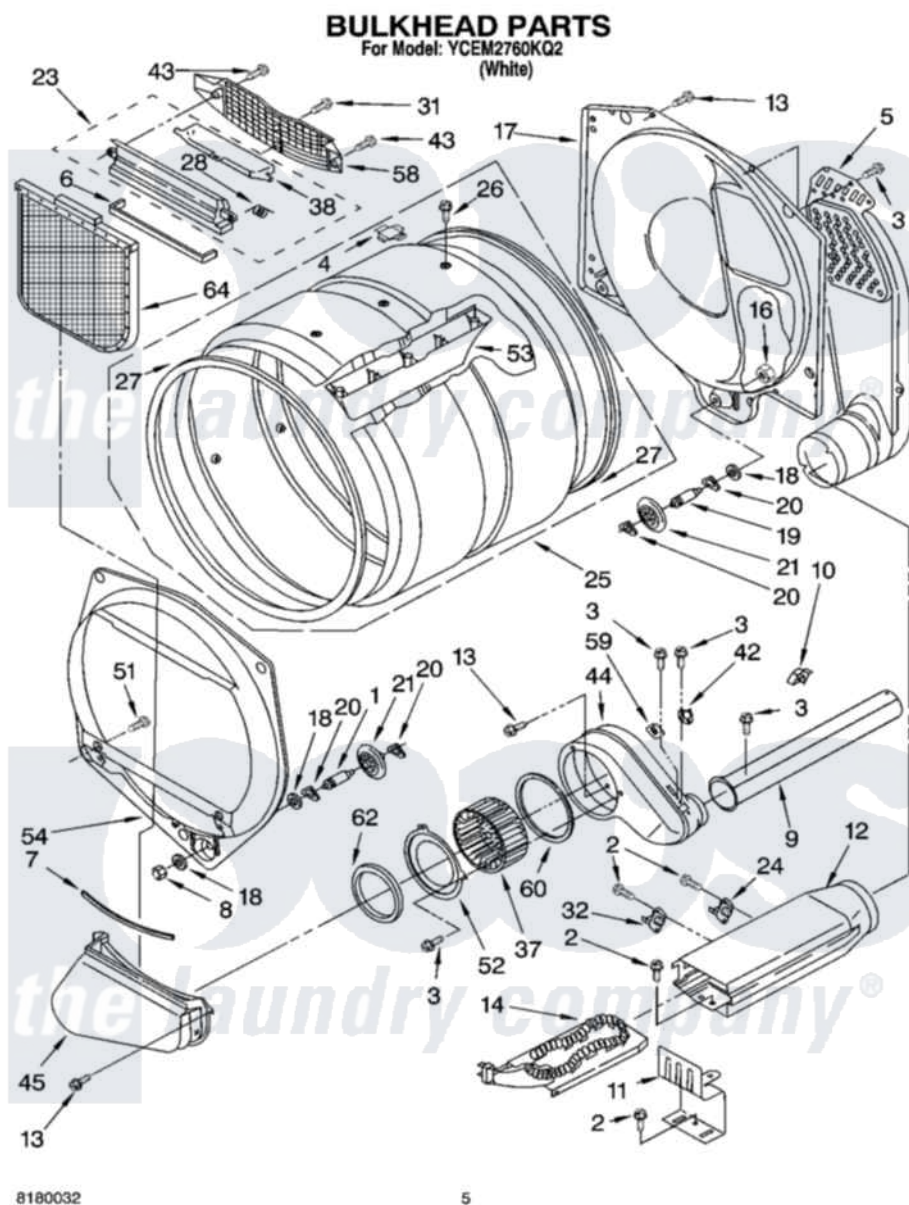

Whirlpool YCEM2760KQ2 03 - BULKHEAD PARTS, OPTIONAL PARTS (NOT INCLUDED)

Whirlpool [Commercial Whirlpool YCEM2760KQ2 Dryer Parts](#) Parts Diagram 03 - BULKHEAD PARTS, OPTIONAL PARTS (NOT INCLUDED)

[Click on the part number to view part](#)

Item	Original Part Number	Replaced By	Status	Part Description
1	3399508	W10359271		Shaft, Drum Roller Threads
2	90767			Screw, 8A X 3/8 HeX Washer Head Tapping
3	3390646	W10139210		Screw, 8-18 X 5/16
4	8066086			Plug, Drum Hole
5	697354	3387911		Duct-Air
6	697813			Seal, Outlet Housing
7	697814	697813		Seal, Outlet Housing
8	3359452			Nut, Lock
9	8318486	279936		Kit-Exhst
10	3388229			Retainer, Toe Panel
11	8066099			Bracket, Heater Box
12	3392537			Box, Heater
13	3390647	488729		Screw
14	3387747			Element, Heater

16	3387709		Nut, 3/8-16
17	3387809		Bulkhead, Rear
18	3387459	W10080960	Washer, Support
19	3399509	W10359272	Shaft, Roller Drum Threads
20	690997		Washer, Thrust
21	8536973	W10314173	Support
23	3394985	8563755	Housing, Outlet Assembly
24	8318314	279973	Kit, Thermal Cut-Off
25	8318215	W10197999	Drum
26	97787	W10109200	Screw, Baffle Mounting
27	697694	280114	Seal
28	3394986		Spring, Lint Screen Door
31	487909	488729	Screw
32	3391914		Thermostat 295 F
37	697772		Wheel, Blower
38	3394984	8563758	Door, Lint Screen
42	3387138		Thermostat, Internal-Bias
43	3387230		Screw, 10-16 X 13/16
44	8541568	W10119255	Housing, Blower
45	8530036		Lint Duct Assembly
51	3357011	308685	Side Trim)
52	697771	279780	Cover
53	697693	W10113136	Baffle, Drum
54	697557		Bulkhead, Front
58	8299979		Grill, Outlet Screen Door
59	3392519		Thermal Limiter
60	697770		Seal, Cover Plate Blower Housing
62	697769	8566209	Seal, Transition Duct
64	3390721	W10120998	Screen
	BLANK		Not Available
			ACCESSORY PARTS
"	4392067		Kit, Dryer Repair
"	8522199		Accessory Parts
"	72017		Paint, Touch-Up
"	350930		Paint, Pressurized Spray B
"	350938		Paint, Pressurized Spray B
"	799344		Paint, Touch-Up)