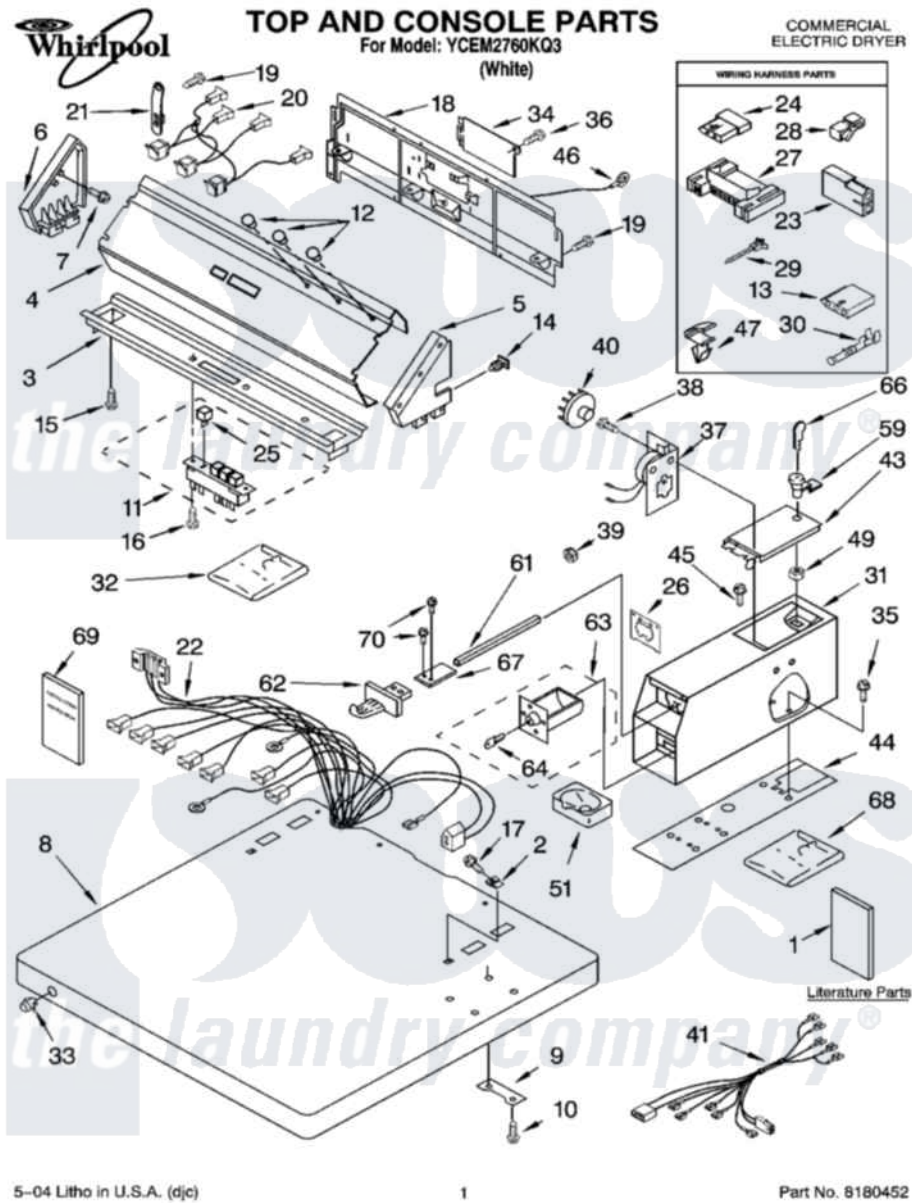

Whirlpool YCEM2760KQ3 01 - TOP AND CONSOLE PARTS

Whirlpool Commercial Whirlpool YCEM2760KQ3 Dryer Parts Parts Diagram 01 - TOP AND CONSOLE PARTS
Click on the part number to view part

Item	Original Part Number	Replaced By	Status	Part Description
1	8527795		Not Available	Instructions, Installation
"	8533570			Wiring Diagram
2	357213			Nut, Push-In
3	3361029			Bracket, Control
4	8316634			Panel, Control
5	8316516	W10096340		Cap, End
6	3949734	W10096320		Cap, End
7	97787	W10109200		Screw, Baffle Mounting
8	3954665			Top
9	3347825	3353813		Plate, Mounting
10	98445			Screw, 10-16 X 3/4
11	8316437	W10330137		Switch, Pushbutton
12	3348109			Lens Light
13	353424			Plug, Terminal
14	689559			Nut, Push-In
15	3390646	W10139210		Screw, 8-18 X 5/16