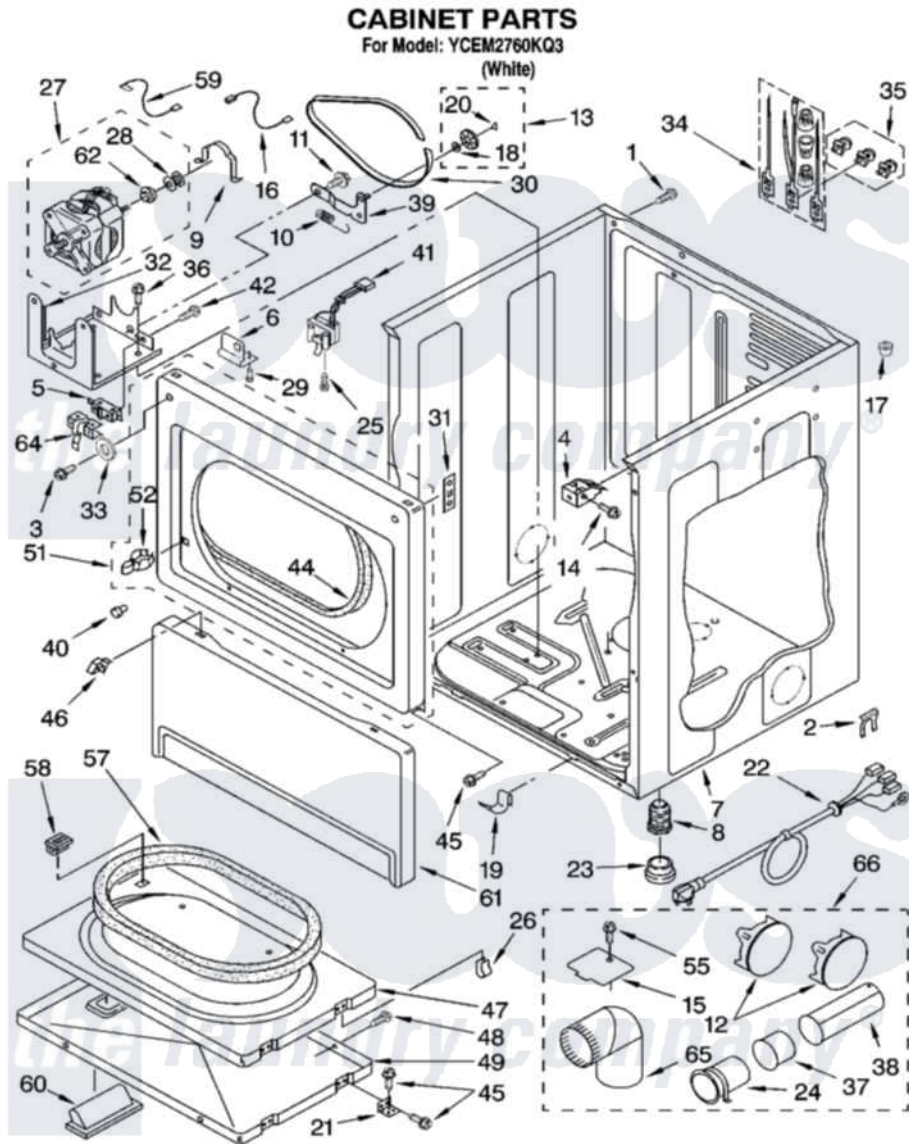

Whirlpool YCEM2760KQ3 02 - CABINET PARTS

8180452

3

Whirlpool [Commercial Whirlpool YCEM2760KQ3 Dryer Parts](#) Parts Diagram 02 - CABINET PARTS
 Click on the part number to view part

Item	Original Part Number	Replaced By	Status	Part Description
1	697776	4331106		Screw, No.10-32 X 7/16
2	694415			Clip, Strain Relief
3	3393258	3373329D		Screw
4	3391846			Clip, Front Panel
5	3394881	279782		Switch-Lid
6	3353948			Bracket, Lock
7	8310656			Cabinet
8	3392100	49621		Feet-Leveling
"	279810			Foot-Optional
9	660658			Clamp, Motor Mounting 343481 685441
10	3387374			Spring, Idler
11	3389420			Retainer-Idler 1/4-20 X 1/16
12	697750	W10470674		Dryer Exhaust Kit
13	3388672	279640		Pulley-ldr
14	3391915	681615		Screw
15	3394331			Plate Cover