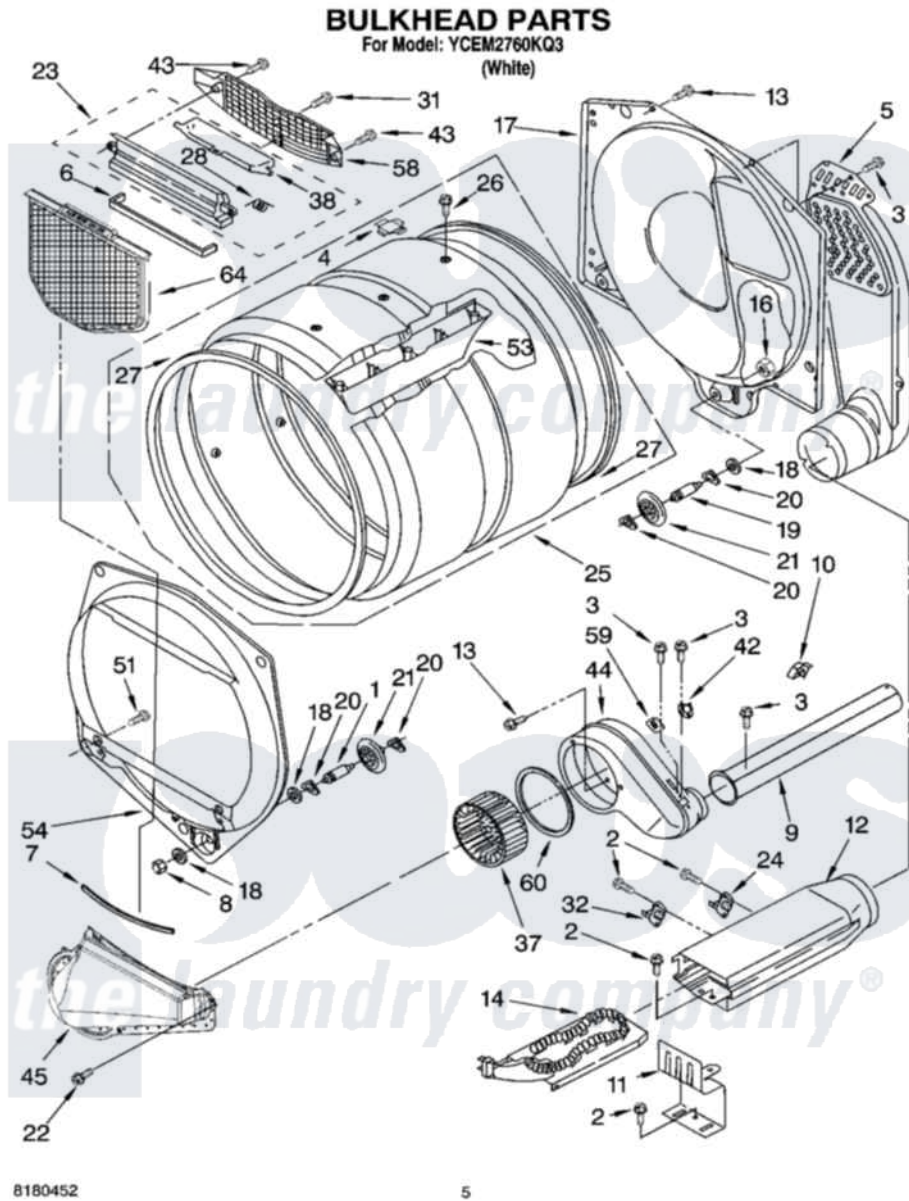

**Whirlpool YCEM2760KQ3 03 - BULKHEAD PARTS, OPTIONAL PARTS
(NOT INCLUDED)**

8180452

5

Whirlpool [Commercial Whirlpool YCEM2760KQ3 Dryer Parts](#) Parts Diagram 03 - BULKHEAD PARTS, OPTIONAL PARTS (NOT INCLUDED)

[Click on the part number to view part](#)

Item	Original Part Number	Replaced By	Status	Part Description
1	3399508	W10359271		Shaft, Drum Roller Threads
2	90767			Screw, 8A X 3/8 HeX Washer Head Tapping
3	3390646	W10139210		Screw, 8-18 X 5/16
4	8066086			Plug, Drum Hole
5	697354	3387911		Duct-Air
6	697813			Seal, Outlet Housing
7	697814	697813		Seal, Outlet Housing
8	3359452			Nut, Lock
9	8318486	279936		Kit-Exhst
10	3388229			Retainer, Toe Panel
11	8066099			Bracket, Heater Box
12	3392537			Box, Heater
13	3390647	488729		Screw
14	3387747			Element, Heater

16	3387709		Nut, 3/8-16
17	3387809		Bulkhead, Rear
18	3387459	W10080960	Washer, Support
19	3399509	W10359272	Shaft, Roller Drum Threads
20	690997		Washer, Thrust
21	8536973	W10314173	Support
22	359625	487240	Screw, For Mtg. Service Capacitor
23	3394985	8563755	Housing, Outlet Assembly
24	8318314	279973	Kit, Thermal Cut-Off
25	8318215	W10197999	Drum
26	97787	W10109200	Screw, Baffle Mounting
27	697694	280114	Seal
28	3394986		Spring, Lint Screen Door
31	487909	488729	Screw
32	3391914		Thermostat 295 F
37	697772		Wheel, Blower
38	3394984	8563758	Door, Lint Screen
42	3387138		Thermostat, Internal-Bias
43	3387230		Screw, 10-16 X 13/16
44	8544362	W10119255	Housing, Blower
45	8066168	W10128606	Duct-Lint
51	3357011	308685	Side Trim)
53	697693	W10113136	Baffle, Drum
54	697557		Bulkhead, Front
58	8299979		Grill, Outlet Screen Door
59	3392519		Thermal Limiter
60	697770		Seal, Cover Plate Blower Housing
64	8066170	W10120998	Screen
	BLANK	Not Available	ACCESSORY PARTS
"	4392067		Kit, Dryer Repair
"	8522199		Accessory Parts
"	72017		Paint, Touch-Up
"	350930		Paint, Pressurized Spray B
"	350938		Paint, Pressurized Spray B
"	799344		Paint, Touch-Up)