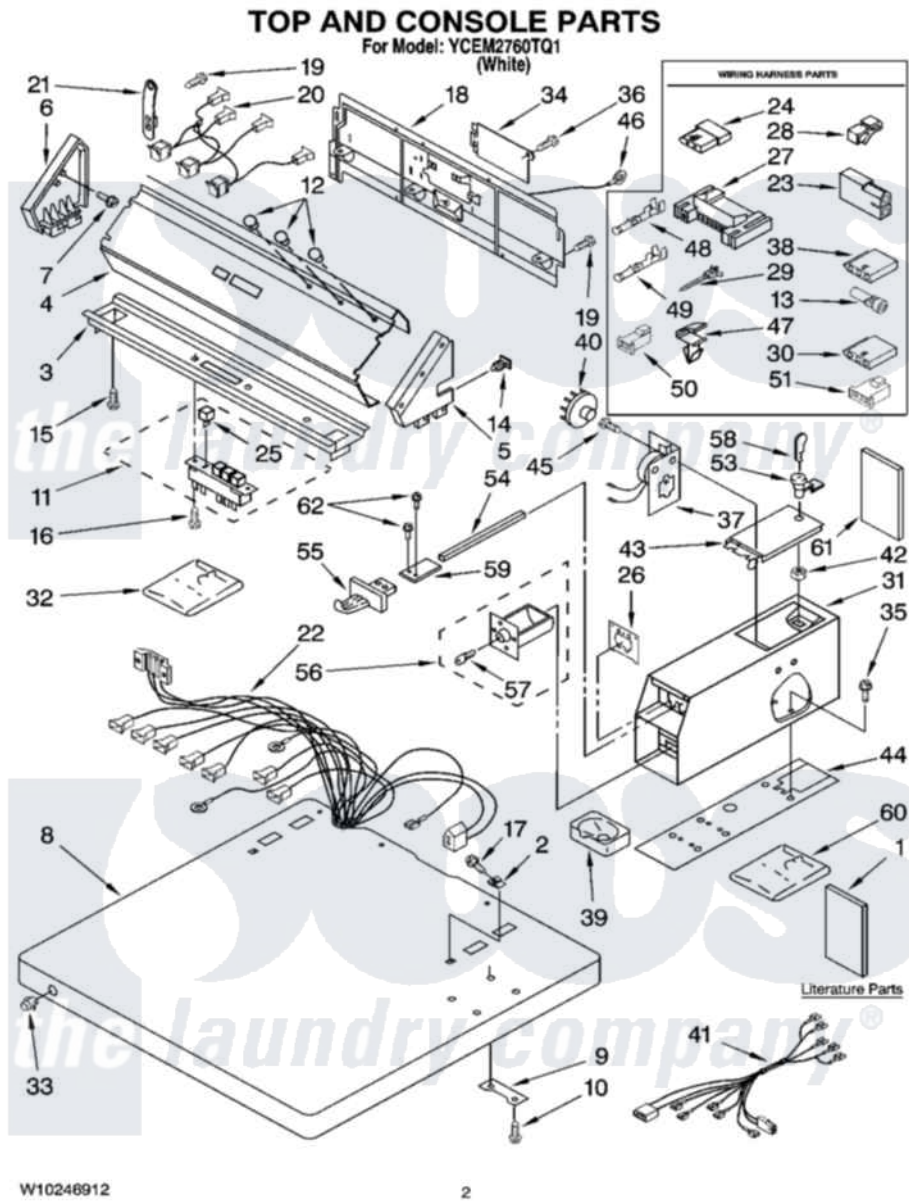

# Whirlpool YCEM2760TQ1 01 - TOP AND CONSOLE PARTS

W10246912

2

Whirlpool Commercial Whirlpool YCEM2760TQ1 Dryer Parts Parts Diagram 01 - TOP AND CONSOLE PARTS  
 Click on the part number to view part

Item	Original Part Number	Replaced By	Status	Part Description
1	W10184582		Not Available	Instructions, Installation
"	<a href="#">8533570</a>			Wiring Diagram
"	<a href="#">W10246912</a>			Service Parts List
2	<a href="#">357213</a>			Nut, Push-In
3	<a href="#">3361029</a>			Bracket, Control
4	<a href="#">8316634</a>			Panel, Control
5	8316516	<a href="#">W10096340</a>		Cap, End
6	<a href="#">3949734</a>	<a href="#">W10096320</a>		Cap, End
7	97787	<a href="#">W10109200</a>		Screw, Baffle Mounting
8	<a href="#">3954665</a>			Top
9	3347825	<a href="#">3353813</a>		Plate, Mounting
10	<a href="#">98445</a>			Screw, 10-16 X 3/4
11	<a href="#">8316437</a>	<a href="#">W10330137</a>		Switch, Pushbutton
12	<a href="#">3348109</a>			Lens Light
13	<a href="#">351297</a>			Plug, Harness
14	<a href="#">689559</a>			Nut, Push-In