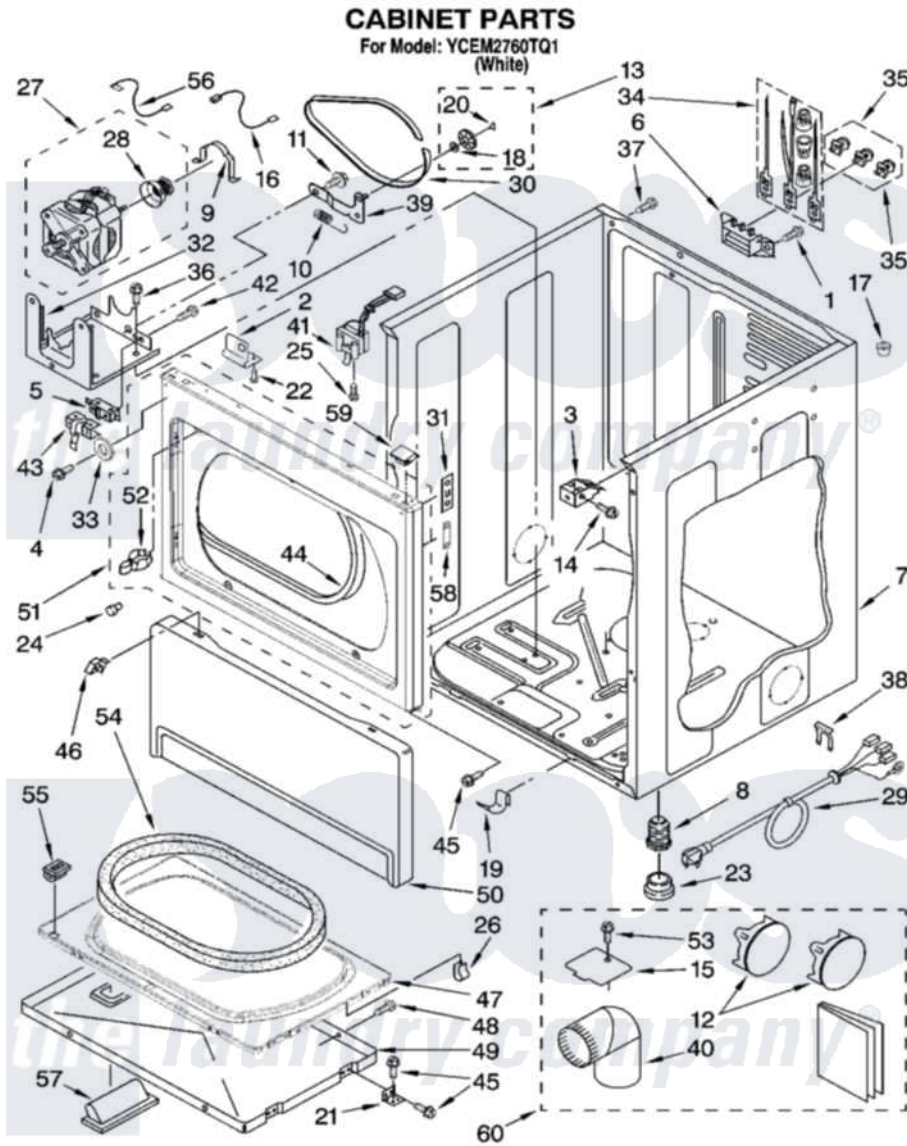

# Whirlpool YCEM2760TQ1 02 - CABINET PARTS

W10246912

4

Whirlpool [Commercial Whirlpool YCEM2760TQ1 Dryer Parts](#) Parts Diagram 02 - CABINET PARTS  
 Click on the part number to view part

Item	Original Part Number	Replaced By	Status	Part Description
1	3393008	<a href="#">308685</a>		Side Trim )
2	<a href="#">3353948</a>			Bracket, Lock
3	<a href="#">3391846</a>			Clip, Front Panel
4	3393258	<a href="#">3373329D</a>		Screw
5	3394881	<a href="#">279782</a>		Switch-Lid
6	<a href="#">3397659</a>			Block, Terminal
7	<a href="#">8310656</a>			Cabinet
8	3392100	<a href="#">49621</a>		Feet-Leveling
"	<a href="#">279810</a>			Foot-Optional
9	<a href="#">660658</a>			Clamp, Motor Mounting 343481 685441
10	<a href="#">3387374</a>			Spring, Idler
11	<a href="#">3389420</a>			Retainer-Idler 1/4-20 X 1/16
12	697750	<a href="#">W10470674</a>		Dryer Exhaust Kit
13	3388672	<a href="#">279640</a>		Pulley-ldr
14	3391915	<a href="#">681615</a>		Screw
15	<a href="#">3394331</a>			Plate Cover