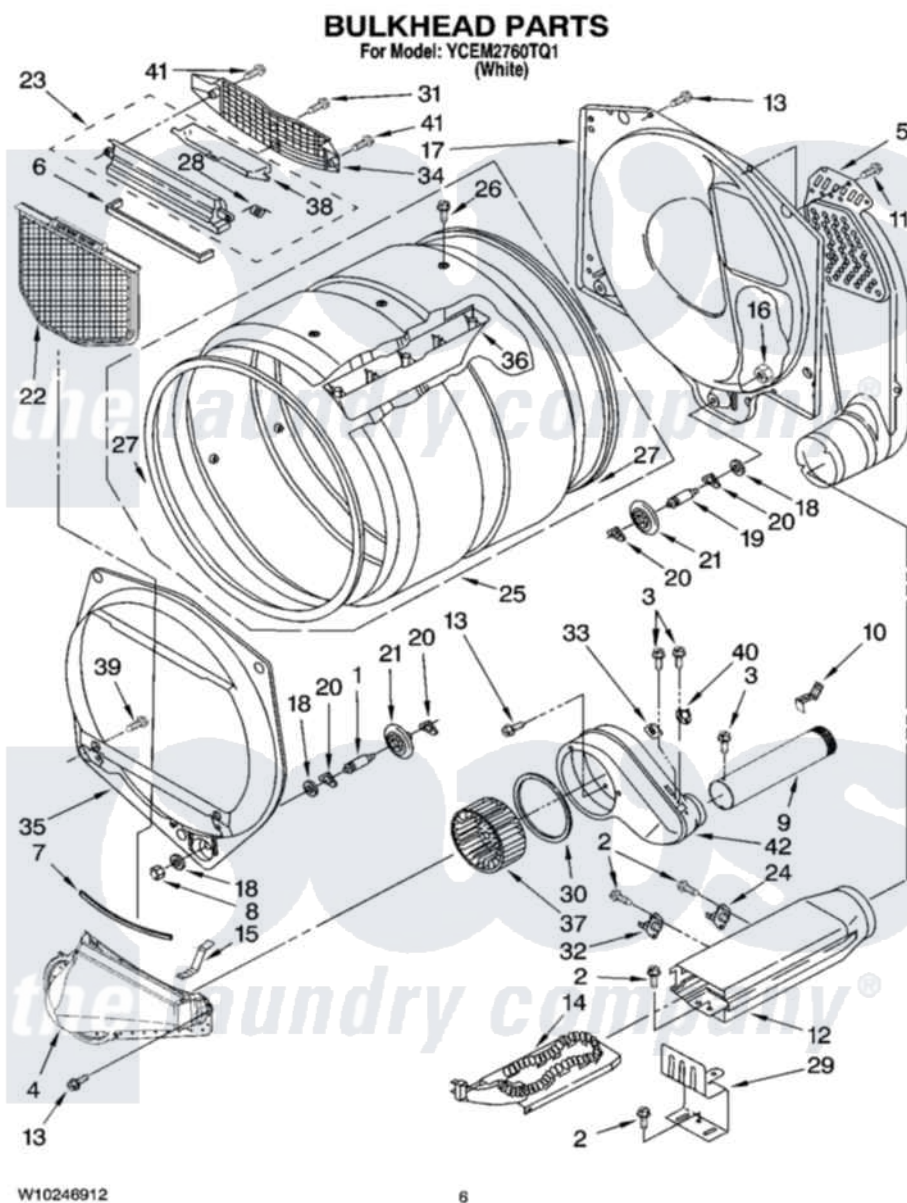

**Whirlpool YCEM2760TQ1 03 - BULKHEAD PARTS, OPTIONAL PARTS
(NOT INCLUDED)**

Whirlpool [Commercial Whirlpool YCEM2760TQ1 Dryer Parts](#) Parts Diagram 03 - BULKHEAD PARTS, OPTIONAL PARTS (NOT INCLUDED)
Click on the part number to view part

Item	Original Part Number	Replaced By	Status	Part Description
1	8575324	W10359271		Shaft, Drum Roller Threads
2	90767			Screw, 8A X 3/8 HeX Washer Head Tapping
3	8533971	90767		Screw, 8A X 3/8 HeX Washer Head Tapping
4	8066168	W10128606		Duct-Lint
5	697354	3387911		Duct-Air
6	697813			Seal, Outlet Housing
7	697814	697813		Seal, Outlet Housing
8	3934666	W10080210		Nut, 3/8 X 16
9	8066224	279936		Kit-Exhst
10	8572105			Retainer, Toe Panel
11	693995			Screw, Hex Head
12	3392537			Box, Heater
13	3390647	488729		Screw

14	3387747		Element, Heater
15	8066208		Clip-Exhaust
16	W10001120	W10080190	Nut, 3/8-16
17	3387809		Bulkhead, Rear
18	3387459	W10080960	Washer, Support
19	8575325	W10359272	Shaft, Roller Drum Threads
20	690997		Washer, Thrust
21	8536973	W10314173	Support
22	W10049370	W10120998	Screen
23	3394985	8563755	Housing, Outlet Assembly
24	8318314	279973	Kit, Thermal Cut-Off
25	8318215	W10197999	Drum
26	W10219342		Screw, Baffle Mounting
27	W10166807	280114	Seal
28	3394986		Spring, Lint Screen Door
29	8066099		Bracket, Heater Box
30	697770		Seal, Cover Plate Blower Housing
31	487909	488729	Screw
32	3391914		Thermostat 295 F
33	3392519		Thermal Limiter
34	8299979		Grill, Outlet Screen Door
35	697557		Bulkhead, Front
36	697693	W10113136	Baffle, Drum
37	W10168564	W10349492	Wheel, Blower
38	3394984	8563758	Door, Lint Screen
39	3357011	308685	Side Trim)
40	3387138		Thermostat, Internal-Bias
41	3387230		Screw, 10-16 X 13/16
42	8544362	W10119255	Housing, Blower
	BLANK	Not Available	ACCESSORY PARTS
"	4392067		Kit, Dryer Repair
"	8522199		Accessory Parts
"	72017		Paint, Touch-Up
"	350930		Paint, Pressurized Spray B
"	350938		Paint, Pressurized Spray B
"	799344		Paint, Touch-Up)