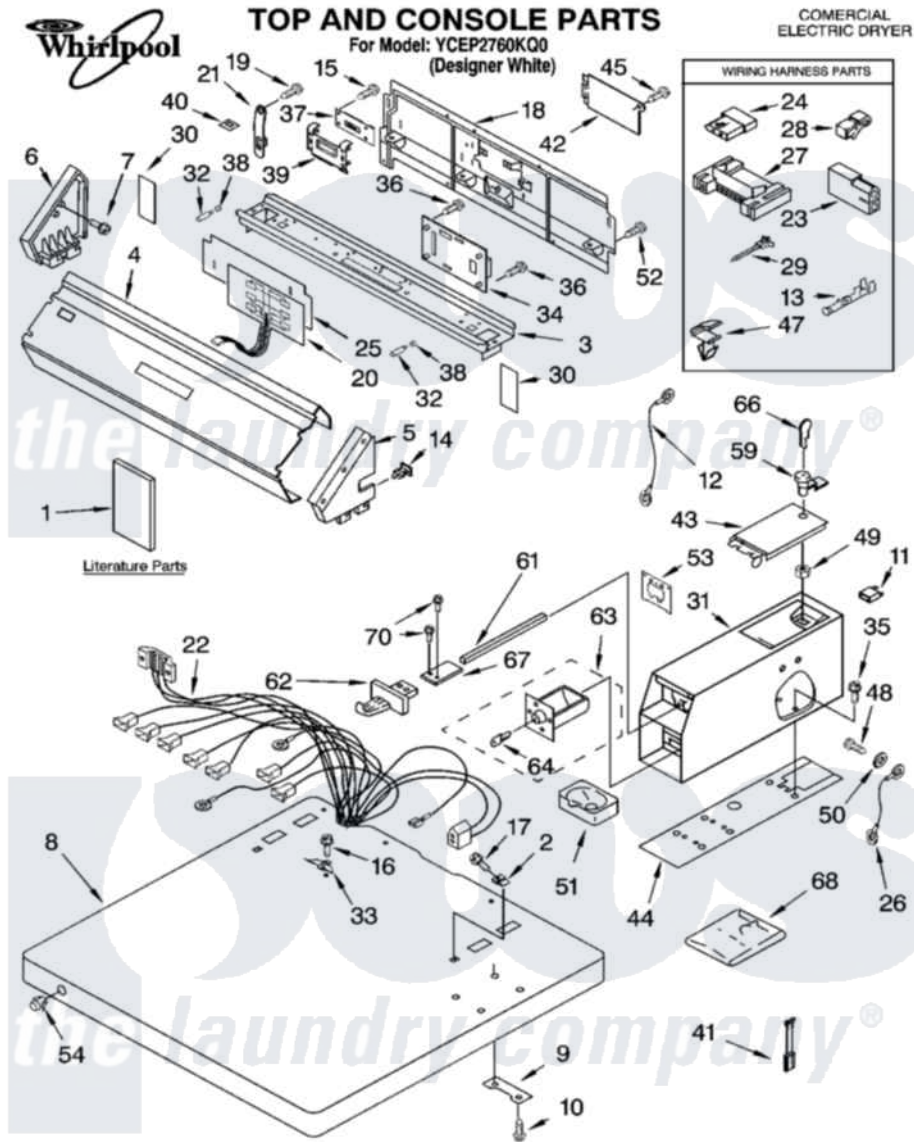

Whirlpool YCEP2760KQ0 01 - TOP AND CONSOLE PARTS

7-02 Litho in U.S.A. (djc)

1

Part No. 8179808 Rev. A

Whirlpool Commercial Whirlpool YCEP2760KQ0 Dryer Parts Parts Diagram 01 - TOP AND CONSOLE PARTS

[Click on the part number to view part](#)

Item	Original Part Number	Replaced By	Status	Part Description
1	LIT8528107		Not Available	Literature Parts (Instructions, Installation)
"	LIT8530961		Not Available	Literature Parts (Wiring Diagram)
"	LIT8527807		Not Available	Literature Parts (Tech Sheet)
2	357213			Nut, Push-In
3	3950800			Bracket, Control
4	8527822			Panel, Control
5	8316516	W10096340		Cap, End
6	3949734	W10096320		Cap, End
7	97787	W10109200		Screw, Baffle Mounting
8	3954665			Top
9	3347825	3353813		Plate, Mounting
10	98445			Screw, 10-16 X 3/4
11	3402784			Switch, Service Diagnostic
12	3397996	3395559		Wire
13	94614			Terminal