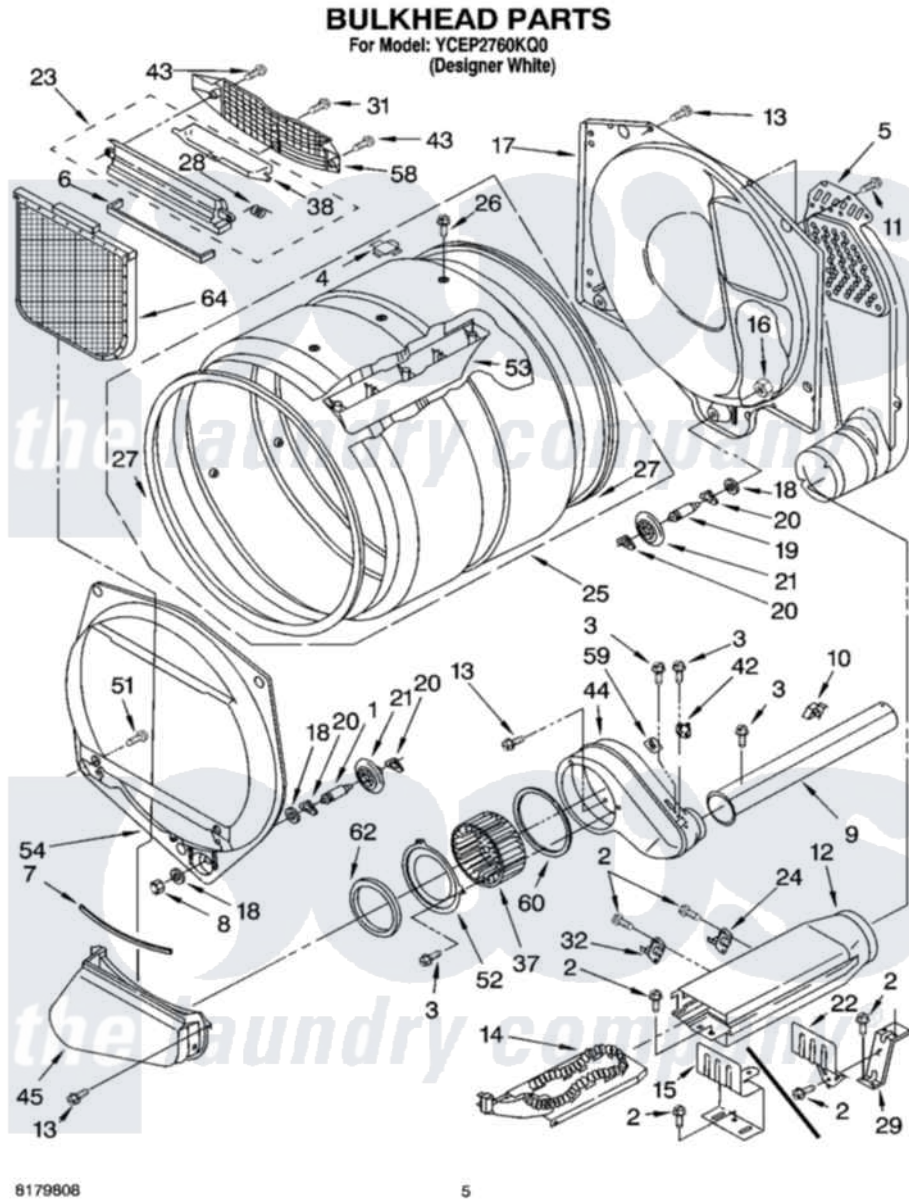

# Whirlpool YCEP2760KQ0 03 - BULKHEAD PARTS

Whirlpool [Commercial Whirlpool YCEP2760KQ0 Dryer Parts](#) Parts Diagram 03 - BULKHEAD PARTS  
Click on the part number to view part

Item	Original Part Number	Replaced By	Status	Part Description
1	3399508	<a href="#">W10359271</a>		Shaft, Drum Roller Threads
2	<a href="#">90767</a>			Screw, 8A X 3/8 HeX Washer Head Tapping
3	<a href="#">3390646</a>	<a href="#">W10139210</a>		Screw, 8-18 X 5/16
4	<a href="#">8066086</a>			Plug, Drum Hole
5	697354	<a href="#">3387911</a>		Duct-Air
6	<a href="#">697813</a>			Seal, Outlet Housing
7	697814	<a href="#">697813</a>		Seal, Outlet Housing
8	<a href="#">3359452</a>			Nut, Lock
9	<a href="#">8318486</a>	<a href="#">279936</a>		Kit-Exhst
10	<a href="#">3388229</a>			Retainer, Toe Panel
11	<a href="#">693995</a>			Screw, Hex Head
12	<a href="#">3392537</a>			Box, Heater
13	3390647	<a href="#">488729</a>		Screw
14	<a href="#">3387747</a>			Element, Heater
15	<a href="#">8066099</a>			Bracket, Heater Box
16	<a href="#">3387709</a>			Nut, 3/8-16