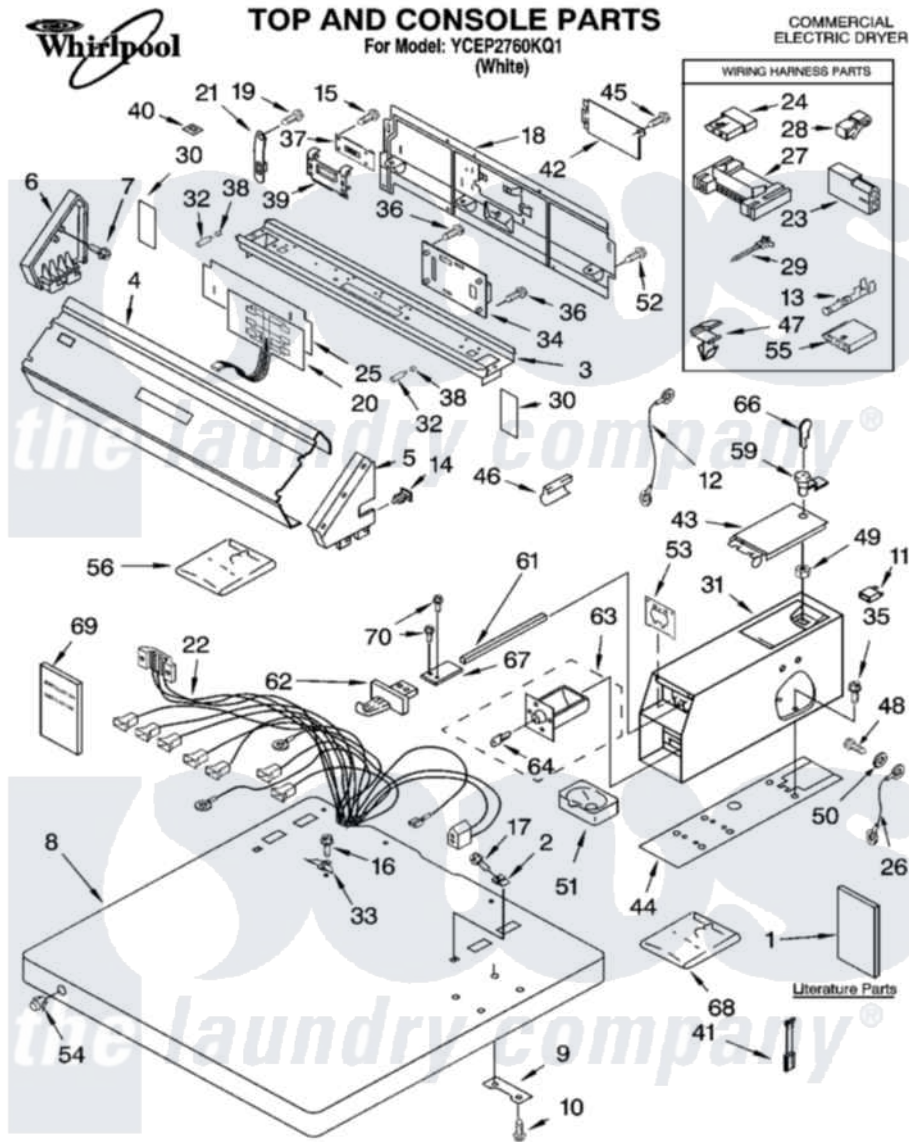

Whirlpool YCEP2760KQ1 01 - TOP AND CONSOLE PARTS

04-03 Litho in U.S.A. (djc)

1

Part No. 8180048

Whirlpool Commercial Whirlpool YCEP2760KQ1 Dryer Parts Parts Diagram 01 - TOP AND CONSOLE PARTS

[Click on the part number to view part](#)

Item	Original Part Number	Replaced By	Status	Part Description
1	LIT8528107		Not Available	Literature Parts (Instructions, Installation)
"	LIT8530961		Not Available	Literature Parts (Wiring Diagram)
"	LIT8527807		Not Available	Literature Parts (Tech Sheet)
2	357213			Nut, Push-In
3	3950800			Bracket, Control
4	8527822			Panel, Control
5	8316516	W10096340		Cap, End
6	3949734	W10096320		Cap, End
7	97787	W10109200		Screw, Baffle Mounting
8	3954665			Top
9	3347825	3353813		Plate, Mounting
10	98445			Screw, 10-16 X 3/4
11	3402784			Switch, Service Diagnostic
12	3397996	3395559		Wire
13	94614			Terminal