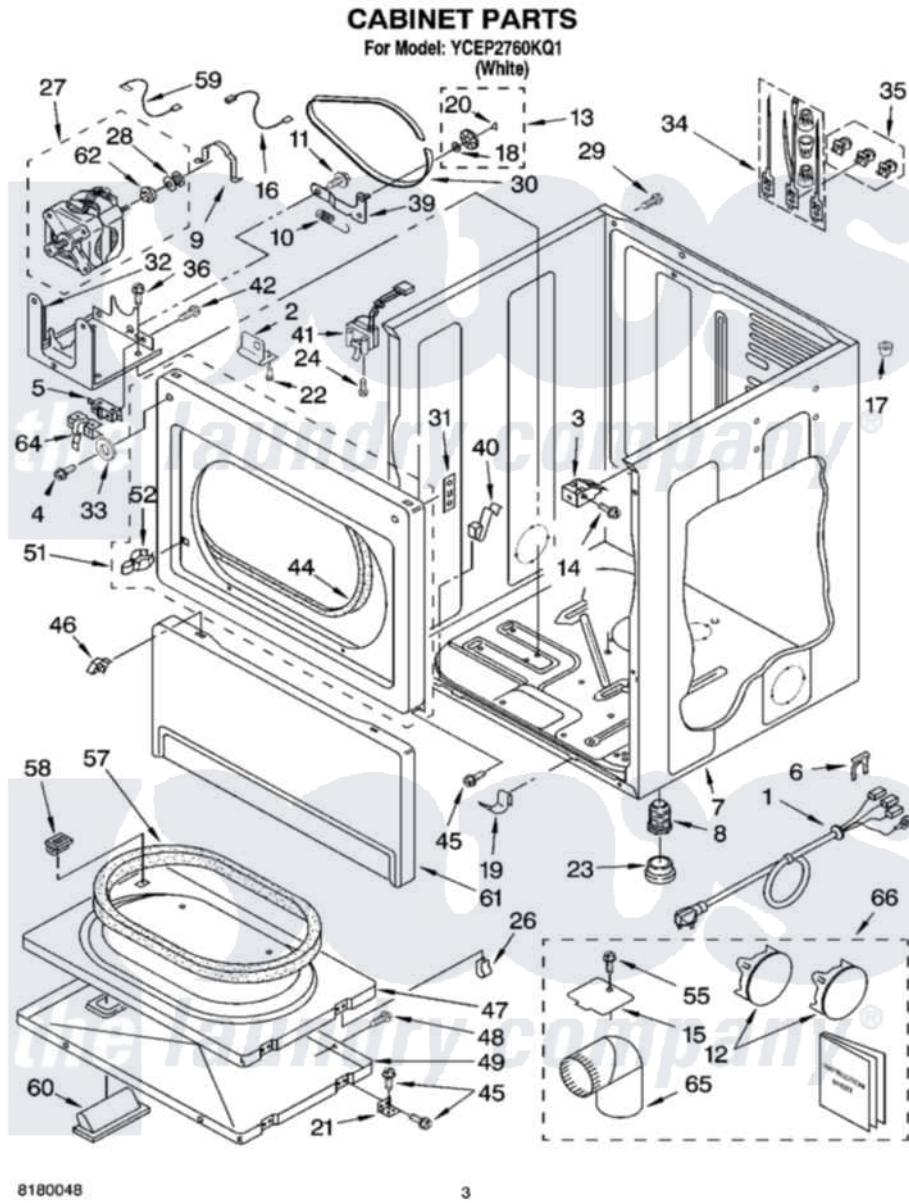

# Whirlpool YCEP2760KQ1 02 - CABINET PARTS

Whirlpool [Commercial Whirlpool YCEP2760KQ1 Dryer Parts](#) Parts Diagram 02 - CABINET PARTS  
Click on the part number to view part

Item	Original Part Number	Replaced By	Status	Part Description
1	<a href="#">3394208</a>			Cord, Power
2	<a href="#">3353948</a>			Bracket, Lock
3	<a href="#">3391846</a>			Clip, Front Panel
4	3393258	<a href="#">3373329D</a>		Screw
5	3394881	<a href="#">279782</a>		Switch-Lid
6	<a href="#">694415</a>			Clip, Strain Relief
7	<a href="#">8310656</a>			Cabinet
8	3392100	<a href="#">49621</a>		Feet-Leveling
"	<a href="#">279810</a>			Foot-Optional
9	<a href="#">660658</a>			Clamp, Motor Mounting 343481 685441
10	<a href="#">3387374</a>			Spring, Idler
11	<a href="#">3389420</a>			Retainer-Idler 1/4-20 X 1/16
12	697750	<a href="#">W10470674</a>		Dryer Exhaust Kit
13	3388672	<a href="#">279640</a>		Pulley-ldr
14	3391915	<a href="#">681615</a>		Screw
15	<a href="#">3394331</a>			Plate Cover