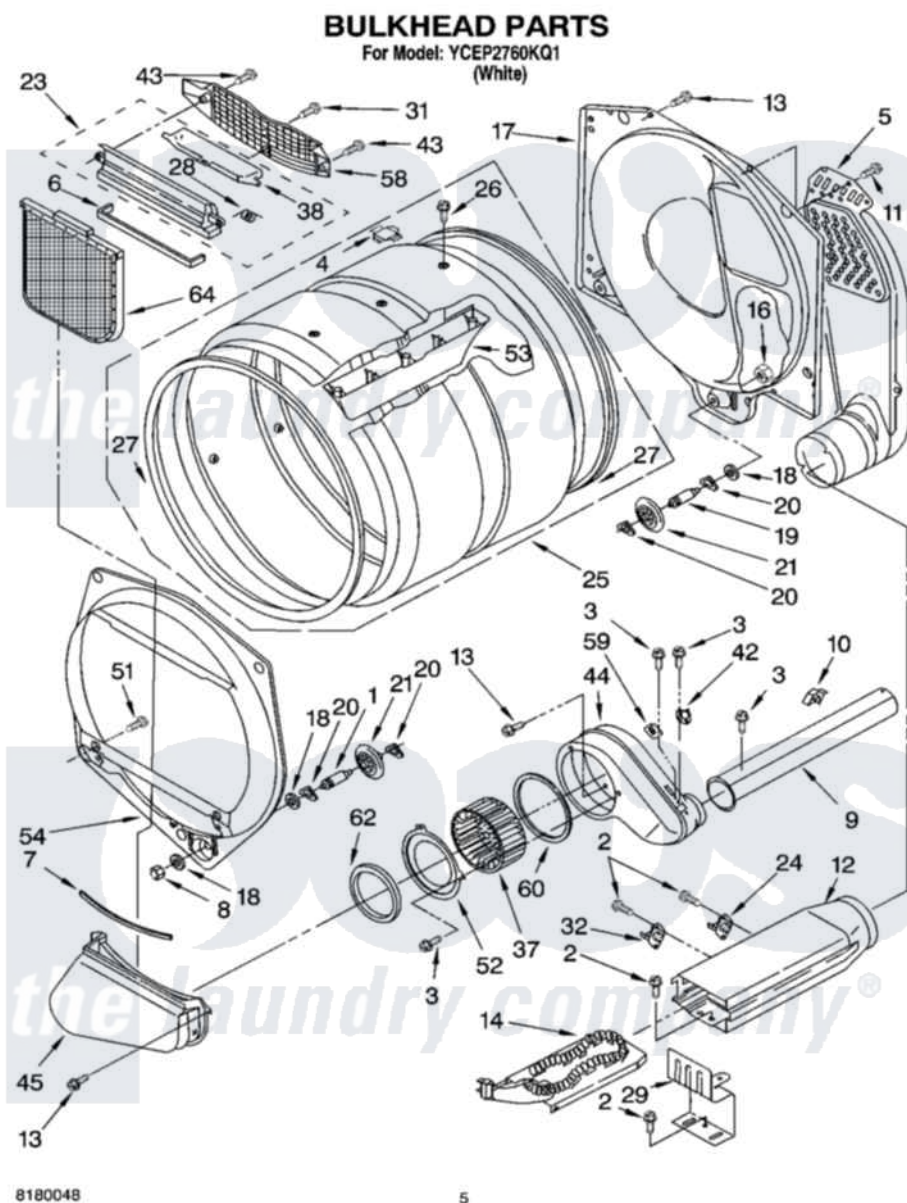

Whirlpool YCEP2760KQ1 03 - BULKHEAD PARTS, OPTIONAL PARTS (NOT INCLUDED)

Whirlpool [Commercial Whirlpool YCEP2760KQ1 Dryer Parts](#) Parts Diagram 03 - BULKHEAD PARTS, OPTIONAL PARTS (NOT INCLUDED)
Click on the part number to view part

Item	Original Part Number	Replaced By	Status	Part Description
1	3399508	W10359271		Shaft, Drum Roller Threads
2	90767			Screw, 8A X 3/8 HeX Washer Head Tapping
3	3390646	W10139210		Screw, 8-18 X 5/16
4	8066086			Plug, Drum Hole
5	697354	3387911		Duct-Air
6	697813			Seal, Outlet Housing
7	697814	697813		Seal, Outlet Housing
8	3359452			Nut, Lock
9	8318486	279936		Kit-Exhst
10	3388229			Retainer, Toe Panel
11	693995			Screw, Hex Head
12	3392537			Box, Heater
13	3390647	488729		Screw
14	3387747			Element, Heater

16	3387709		Nut, 3/8-16
17	3387809		Bulkhead, Rear
18	3387459	W10080960	Washer, Support
19	3399509	W10359272	Shaft, Roller Drum Threads
20	690997		Washer, Thrust
21	8536973	W10314173	Support
23	3394985	8563755	Housing, Outlet Assembly
24	8318314	279973	Kit, Thermal Cut-Off
25	8318215	W10197999	Drum
26	97787	W10109200	Screw, Baffle Mounting
27	697694	280114	Seal
28	3394986		Spring, Lint Screen Door
29	8066099		Bracket, Heater Box
31	487909	488729	Screw
32	3391914		Thermostat 295 F
37	697772		Wheel, Blower
38	3394984	8563758	Door, Lint Screen
42	3387138		Thermostat, Internal-Bias
43	3387230		Screw, 10-16 X 13/16
44	8541568	W10119255	Housing, Blower
45	8530036		Lint Duct Assembly
51	3357011	308685	Side Trim)
52	697771	279780	Cover
53	697693	W10113136	Baffle, Drum
54	697557		Bulkhead, Front
58	8299979		Grill, Outlet Screen Door
59	3392519		Thermal Limiter
60	697770		Seal, Cover Plate Blower Housing
62	697769	8566209	Seal, Transition Duct
64	3390721	W10120998	Screen
	BLANK	Not Available	ACCESSORY PARTS
"	4392067		Kit, Dryer Repair
"	8522199		Accessory Parts
"	72017		Paint, Touch-Up
"	350930		Paint, Pressurized Spray B
"	350938		Paint, Pressurized Spray B
"	799344		Paint, Touch-Up)