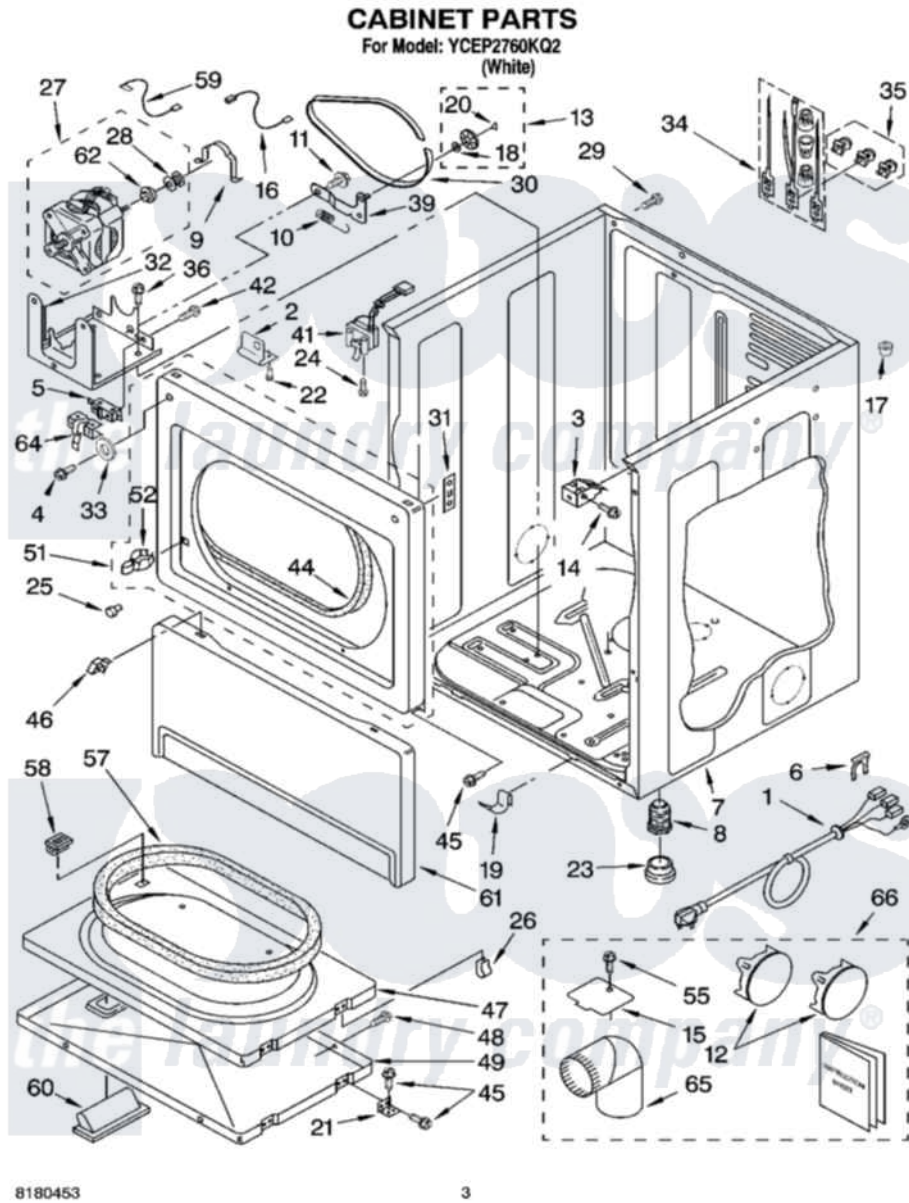

Whirlpool YCEP2760KQ2 02 - CABINET PARTS

8180453

3

Whirlpool [Commercial Whirlpool YCEP2760KQ2 Dryer Parts](#) Parts Diagram 02 - CABINET PARTS
Click on the part number to view part

Item	Original Part Number	Replaced By	Status	Part Description
1	3394208			Cord, Power
2	3353948			Bracket, Lock
3	3391846			Clip, Front Panel
4	3393258	3373329D		Screw
5	3394881	279782		Switch-Lid
6	694415			Clip, Strain Relief
7	8310656			Cabinet
8	3392100	49621		Feet-Leveling
"	279810			Foot-Optional
9	660658			Clamp, Motor Mounting 343481 685441
10	3387374			Spring, Idler
11	3389420			Retainer-Idler 1/4-20 X 1/16
12	697750	W10470674		Dryer Exhaust Kit
13	3388672	279640		Pulley-ldr
14	3391915	681615		Screw
15	3394331			Plate Cover

16	3394081		Wire, Broken Belt Switch
17	356674		Cone, Wedge
18	233520		Washer, Thrust
19	297092		Clip
20	690997		Washer, Thrust
21	3389247		Hinge And Pin Assembly
22	63554		Rivet
23	3391943		Boot, Foot
24	697773	3395530	Screw
25	693152		Bumper, Console
26	3389249		Nut, Inner Door
27	8538264	W10438970	Motor-Drve
28	3389627	W10299847	Pulley-Motor
29	697776	4331106	Screw, No.10-32 X 7/16
30	3387610	661570	Belt
31	3390902		Clip, Door Hinge
32	3387118		Bracket, Motor
33	3392186	4159590	Washer
34	279318		Terminal Tinned And Brass Panel
35	279393		Terminal Block Screw Kit
36	3390663	681414	Screw, 10AB X 1/2
39	3388674	W10118756	Idler Bracket
41	3406109	3406107	Door Switch Assembly
42	98129		Screw, 6-20 X 1 1/16
44	3387242		Seal, Front Panel
45	342055	488627	Screw
46	3388229		Retainer, Toe Panel
47	3392563	280083	Door-Rear
48	694091		Trim, Side Right Hand
49	3387872		Door, Front
51	3393081	279722	Panel
52	696144	279570	Latch
55	693995		Screw, Hex Head
57	3390735		Seal, Door
58	3392538	279570	Latch
59	3398948		Wire, Jumper
60	3389522		Handle, Door
61	697215	3406797	Toe Panel
62	3393657		Restrainer, Belt
64	8066120		Lever, Door Switch
65	279731	49026	4" - 90° Elbow
"	BLANK	Not Available	Optional Parts Not Included
66	279818	W10470674	Dryer Exhaust Kit