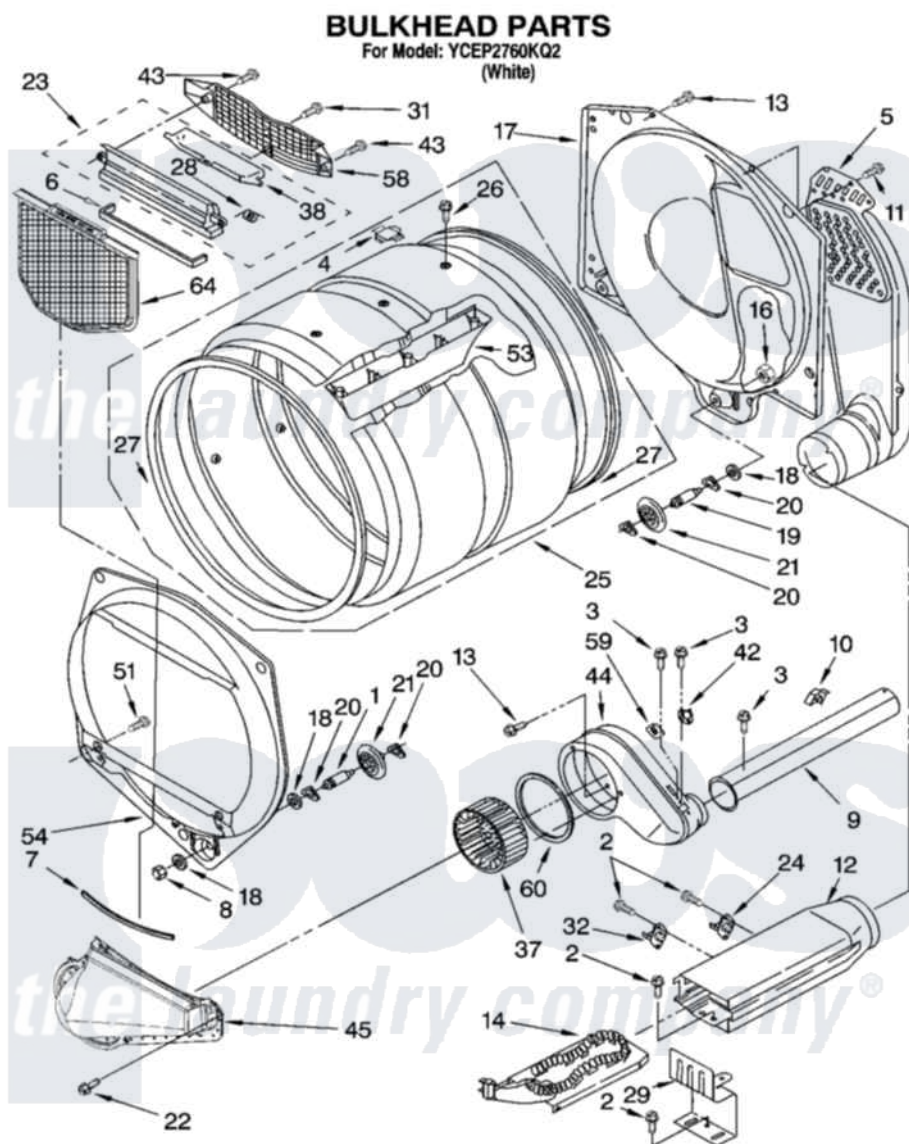

Whirlpool YCEP2760KQ2 03 - BULKHEAD PARTS, OPTIONAL PARTS (NOT INCLUDED)

8180453

5

Whirlpool [Commercial Whirlpool YCEP2760KQ2 Dryer Parts](#) Parts Diagram 03 - BULKHEAD PARTS, OPTIONAL PARTS (NOT INCLUDED)

[Click on the part number to view part](#)

Item	Original Part Number	Replaced By	Status	Part Description
1	3399508	W10359271		Shaft, Drum Roller Threads
2	90767			Screw, 8A X 3/8 HeX Washer Head Tapping
3	3390646	W10139210		Screw, 8-18 X 5/16
4	8066086			Plug, Drum Hole
5	697354	3387911		Duct-Air
6	697813			Seal, Outlet Housing
7	697814	697813		Seal, Outlet Housing
8	3359452			Nut, Lock
9	8318486	279936		Kit-Exhst
10	3388229			Retainer, Toe Panel
11	693995			Screw, Hex Head
12	3392537			Box, Heater
13	3390647	488729		Screw
14	3387747			Element, Heater

16	3387709		Nut, 3/8-16
17	3387809		Bulkhead, Rear
18	3387459	W10080960	Washer, Support
19	3399509	W10359272	Shaft, Roller Drum Threads
20	690997		Washer, Thrust
21	8536973	W10314173	Support
22	359625	487240	Screw, For Mtg. Service Capacitor
23	3394985	8563755	Housing, Outlet Assembly
24	8318314	279973	Kit, Thermal Cut-Off
25	8318215	W10197999	Drum
26	97787	W10109200	Screw, Baffle Mounting
27	697694	280114	Seal
28	3394986		Spring, Lint Screen Door
29	8066099		Bracket, Heater Box
31	487909	488729	Screw
32	3391914		Thermostat 295 F
37	697772		Wheel, Blower
38	3394984	8563758	Door, Lint Screen
42	3387138		Thermostat, Internal-Bias
43	3387230		Screw, 10-16 X 13/16
44	8544362	W10119255	Housing, Blower
45	8066168	W10128606	Duct-Lint
51	3357011	308685	Side Trim)
53	697693	W10113136	Baffle, Drum
54	697557		Bulkhead, Front
58	8299979		Grill, Outlet Screen Door
59	3392519		Thermal Limiter
60	697770		Seal, Cover Plate Blower Housing
64	8066170	W10120998	Screen
	BLANK		Not Available
			ACCESSORY PARTS
"	4392067		Kit, Dryer Repair
"	8522199		Accessory Parts
"	72017		Paint, Touch-Up
"	350930		Paint, Pressurized Spray B
"	350938		Paint, Pressurized Spray B
"	799344		Paint, Touch-Up)