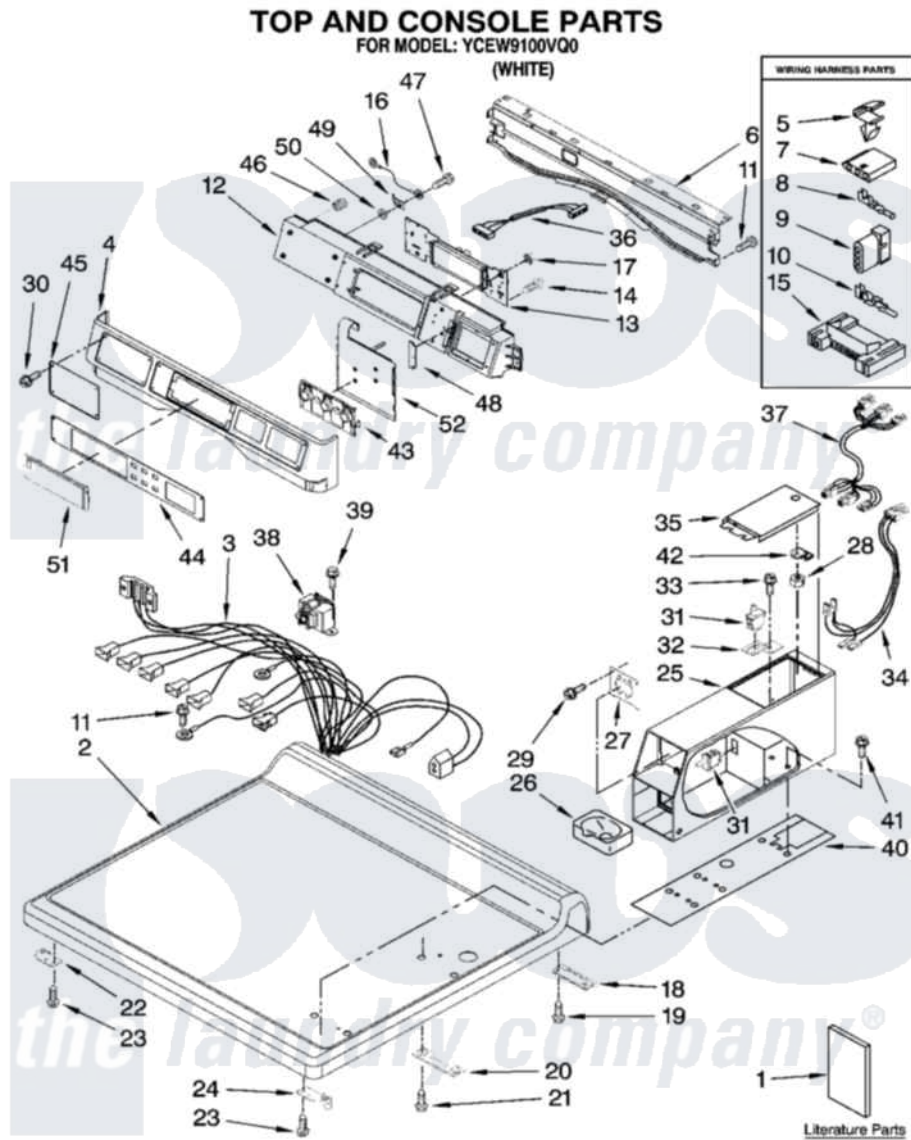

# Whirlpool YCEW9100VQ0 01 - TOP AND CONSOLE PARTS

W10252092

2

Whirlpool [Commercial Whirlpool YCEW9100VQ0 Dryer Parts](#) Parts Diagram 01 - TOP AND CONSOLE PARTS  
Click on the part number to view part

Item	Original Part Number	Replaced By	Status	Part Description
1	W10135154		Not Available	Installation Instructions
"	W10144126		Not Available	Tech Sheet
"	<a href="#">W10252092</a>			Parts List
2	<a href="#">W10137411</a>			Top
3	<a href="#">W10166306</a>			Harness, Main
4	<a href="#">W10137459</a>			Console
5	<a href="#">3394427</a>			Clip-Harness
6	<a href="#">8565237</a>			Bracket, Console
7	<a href="#">353424</a>			Plug, Terminal
8	<a href="#">94614</a>			Terminal
9	<a href="#">3936144</a>			Do-It-Yourself Repair Manuals
10	94613	<a href="#">596797</a>		Terminal
11	3390647	<a href="#">488729</a>		Screw
12	<a href="#">W10137427</a>			Console
13	<a href="#">W10137417</a>			User-Interface Assembly
14	<a href="#">489136</a>			Screw, 3-24 X 1/32