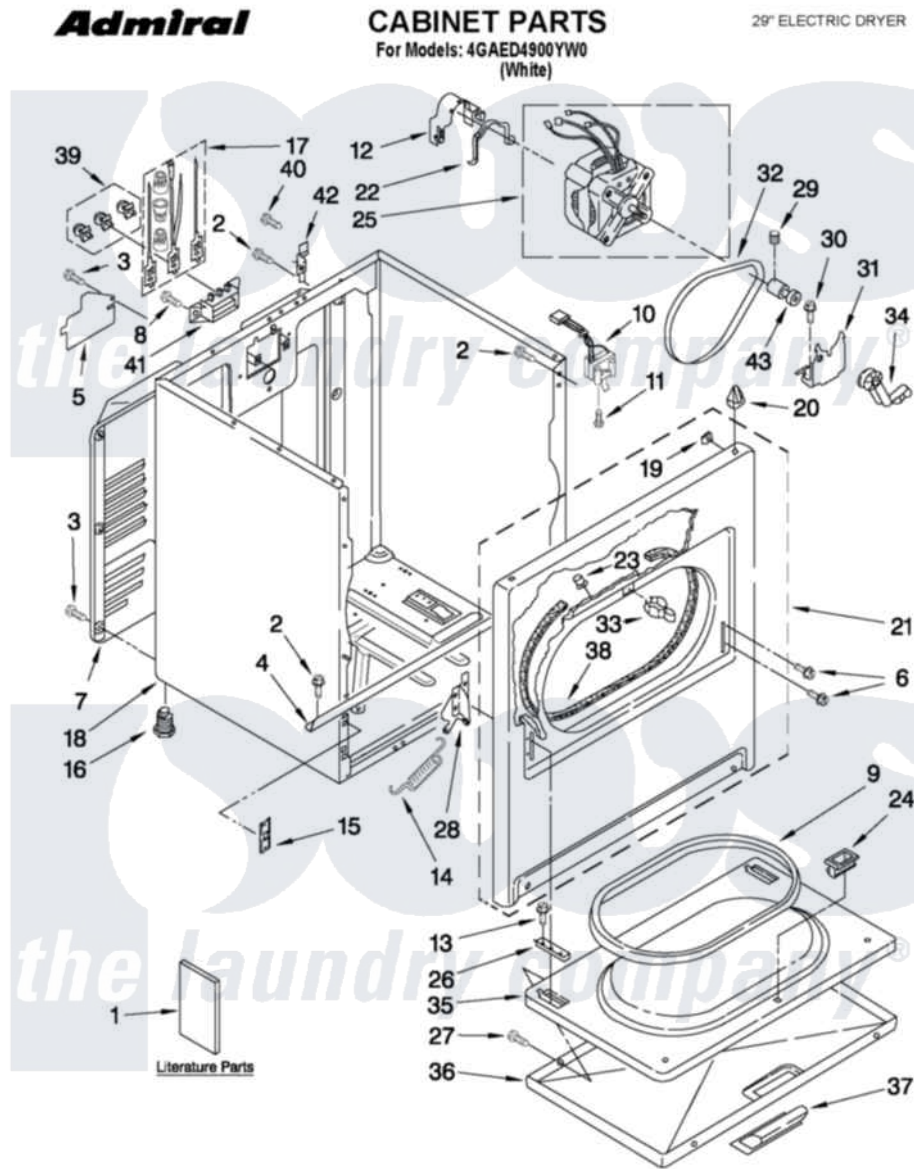

Admiral 4GAED4900YW0 01 - CABINET PARTS

3-12 Litho in U.S.A. (L.T.)

1

Part No. W10486055 Rev. A

Admiral [Residential Admiral 4GAED4900YW0 Dryer Parts](#) Parts Diagram 01 - CABINET PARTS
Click on the part number to view part

Item	Original Part Number	Replaced By	Status	Part Description
1	W10454274		Not Available	INSTRUCTIONS, INSTALLATION
"	W10462985		Not Available	USE & CARE GUIDE
"	W10396180		Not Available	WIRING DIAGRAM
2	343641	681414		Screw, 10AB X 1/2
3	693995			Screw, Hex Head
4	W10236073			Bracket, Cabinet
5	3396795	3396794		COVER TERMINAL BLOCK (FI
6	342043	486146		Screw
7	3396805	280043		Panel-Rear
8	3393008	308685		Side Trim)
9	3390731			Seal, Door
10	3406109	3406107		Door Switch Assembly
11	697773	3395530		Screw

12	3404162		Clamp, Motor
13	3357011	308685	Side Trim)
14	W10041960		Spring, Door
15	3394083		Clip, Front Panel
16	3392100	49621	Feet-Leveling
NI	279810		Foot-Optional
17	279318		Terminal Tinned And Brass Panel
18	8530603	8533643	Cabinet
19	98234		Clip, U-Bend
20	8066092		Lock, Front Top
21	695620	279443	Panel
22	W10121316		Plug, Multivent
23	685203	279220	Clip
24	3389441		Door Catch Assembly
25	W10289660	W10416572	Motor-Drve
26	337189		Clip, Hinge
27	342055	488627	Screw
28	8066056		Hinge, Door
"	8066057		Hinge, Door
29	690046	Not Available	SCREW, SET 1/4 - 28 X 3/8
30	3400500		Bolt, 3405245 5/16-18 X 3/4
31	348780		Base, Motor
32	W10131364	341241	Belt
33	696144	279570	Latch
34	691366		Idler And Pulley Assembly
35	695737		Door, Rear
36	3393549		Door, Front
37	W10095180		Handle, Door
38	3406129		Seal And Bearing Assembly
39	279393		Terminal Block Screw Kit
40	3390631		Screw, 10-16 X 3/8
41	3397659		Block, Terminal
42	8066217		Hinge, Top
43	685011		Pulley, 60 Hz