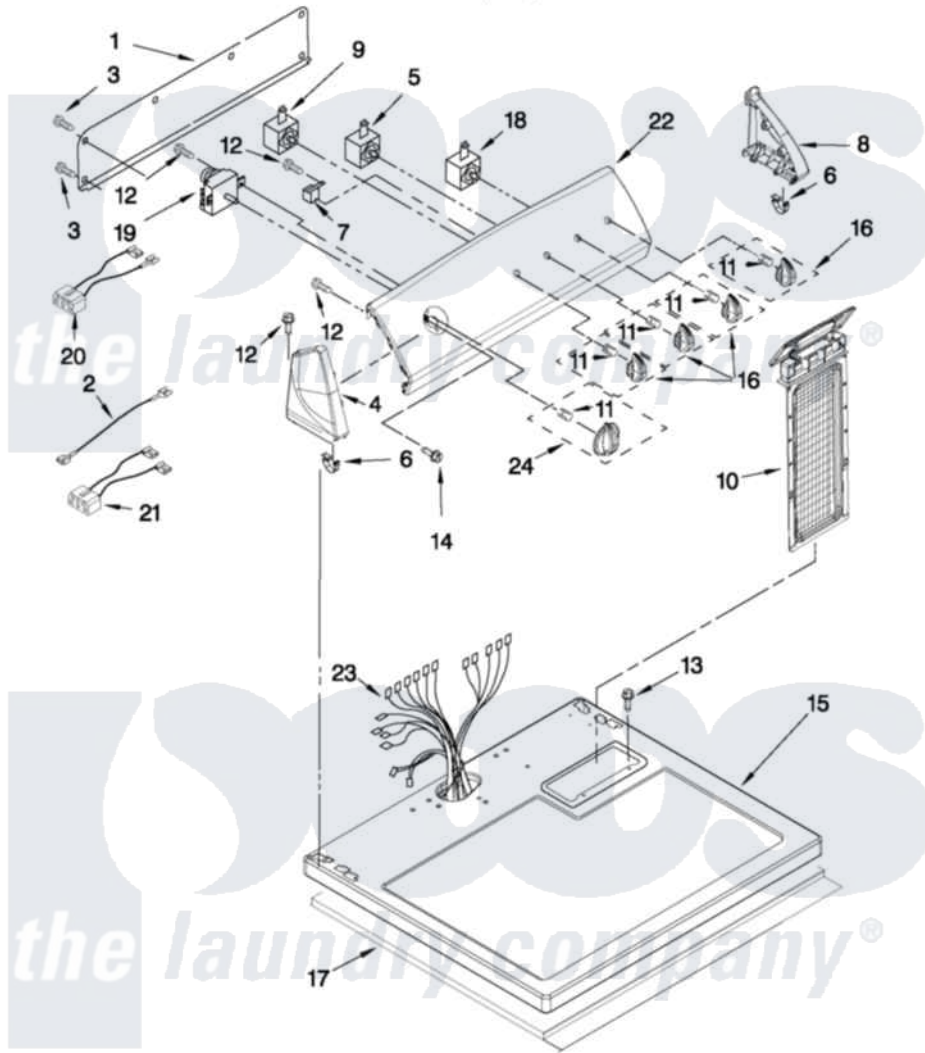

# Admiral 4GAED4900YW0 02 - TOP AND CONSOLE PARTS

## TOP AND CONSOLE PARTS

For Models: 4GAED4900YW0  
(White)

FOR ORDERING INFORMATION REFER TO PARTS PRICE LIST

W10486055

3

Admiral [Residential Admiral 4GAED4900YW0 Dryer Parts](#) Parts Diagram 02 - TOP AND CONSOLE PARTS

[Click on the part number to view part](#)

Item	Original Part Number	Replaced By	Status	Part Description
1	<a href="#">8274261</a>			Do-It-Yourself Repair Manuals
2	<a href="#">W10113080</a>			Wire, Jumper
3	<a href="#">693995</a>			Screw, Hex Head
4	<a href="#">W10251358</a>			Cap, End
5	<a href="#">3405156</a>			Switch, Rotary
6	<a href="#">8312709</a>			Clip-Console
7	<a href="#">3952439</a>			Buzzer, Mini
8	<a href="#">W10251355</a>			Cap, End
9	<a href="#">3399639</a>			Switch, Rotary Temperature
10	<a href="#">8557857</a>			Screen, Lint
11	<a href="#">8536939</a>			Clip, Knob
12	3348629	<a href="#">90767</a>		Screw, 8A X 3/8 HeX Washer Head Tapping
13	688983	<a href="#">487240</a>		Screw, For Mtg. Service Capacitor
14	8533974	<a href="#">4331106</a>		Screw, No.10-32 X 7/16
15	8559800	<a href="#">8563663</a>		Top

16	<a href="#">W10196503</a>		Knob, Control
17	<a href="#">W10123956</a>		Dampening Panel
18	<a href="#">W10112668</a>		Switch, Push-To-Start
19	<a href="#">3979618</a>		Timer Assembly
20	<a href="#">3397695</a>		Wire, Jumper
21	3396029	<a href="#">8539893</a>	Wire, Jumper
22	<a href="#">W10484642</a>		Control Panel And Bracket Assembly
23	<a href="#">W10386312</a>		Harness, Wiring
24	<a href="#">W10196507</a>		Timer-Knob Assembly