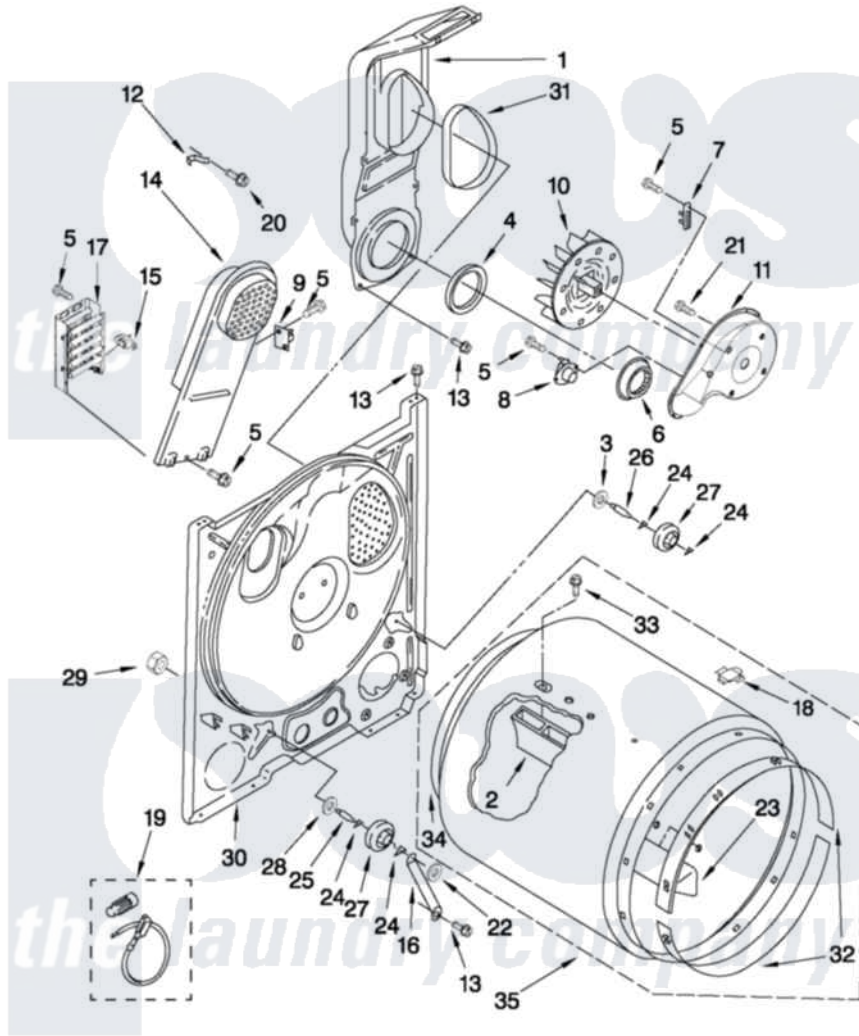

Admiral 4GAED4900YW0 03 - BULKHEAD PARTS

BULKHEAD PARTS

For Models: 4GAED4900YW0
(White)

FOR ORDERING INFORMATION REFER TO PARTS PRICE LIST

W10488055

5

Admiral [Residential Admiral 4GAED4900YW0 Dryer Parts](#) Parts Diagram 03 - BULKHEAD PARTS

[Click on the part number to view part](#)

Item	Original Part Number	Replaced By	Status	Part Description
1	348368			Lint Chute Assembly
2	692490			Baffle, Drum
3	3388703			Washer, Support
4	347139			Seal, Lint Chute
5	90767			Screw, 8A X 3/8 HeX Washer Head Tapping
6	696302			Shield, Exhaust
7	3392519			Thermal Limiter
8	3387137			Thermostat, Internal-Bias
9	3977393	279816		Cutoff-Tml
10	694089			Wheel, Blower
11	8577230			Housing, Blower
12	3398161			CLIP
13	343641	681414		Screw, 10AB X 1/2
14	8541818			Box, Heater
15	3977767			Thermostat, High Limit 250 F
16	3976434			Bracket, Support Shaft

17	3403585	279838	Element
18	8066086		Plug, Drum Hole
19	279457		Wire Kit, Terminal
20	489463		Screw, 8-18 X 1/16
21	3390647	488729	Screw
22	90296		Nut, Push On
23	3403636		Baffle, Drum
24	690997		Washer, Thrust
25	W10359270		Shaft, Drum Roller Threads
26	W10359269		Shaft, Drum Roller Threads
27	3397590	349241T	Support
28	348197		Washer, Support
29	W10298789		Nut, Push-In
30	3403410		Bulkhead
31	339956		Seal, Air Duct To Bulkhead
32	692526	279441	BeaRng-Rng
33	W10219342		Screw, Baffle Mounting
34	W10352407	279857	Seal
35	695587		Drum Assembly