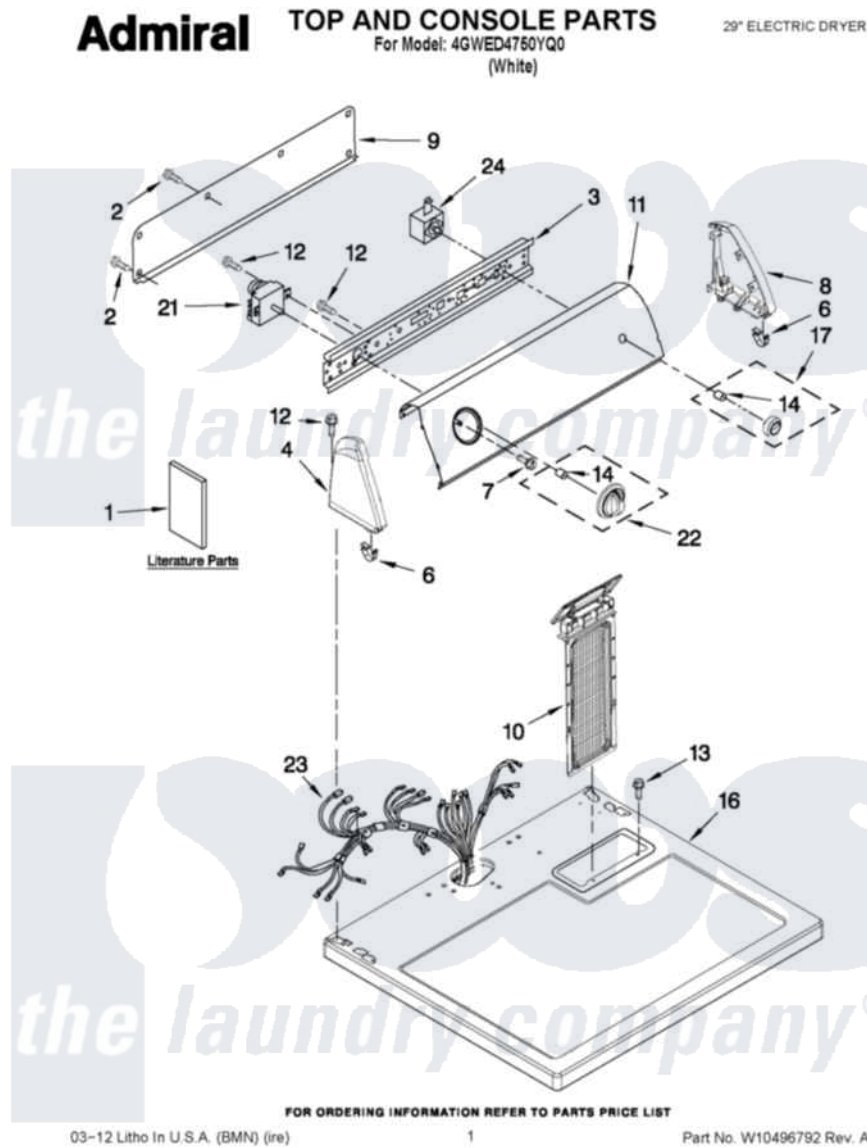

# Admiral 4GWED4750YQ0 01 - TOP AND CONSOLE PARTS

Admiral [Residential Admiral 4GWED4750YQ0 Dryer Parts](#) Parts Diagram 01 - TOP AND CONSOLE PARTS  
Click on the part number to view part

Item	Original Part Number	Replaced By	Status	Part Description
1	W10454275		Not Available	USE & CARE GUIDE
"	W10454274		Not Available	INSTRUCTIONS, INSTALLATION
"	W10396178		Not Available	WIRING DIAGRAM
2	<a href="#">693995</a>			Screw, Hex Head
3	<a href="#">8566052</a>			Bracket, Console
4	8566035	<a href="#">8565957</a>		Cap, End
6	<a href="#">8312709</a>			Clip-Console
7	3348629	<a href="#">90767</a>		Screw, 8A X 3/8 HeX Washer Head Tapping
8	8566032	<a href="#">8565954</a>		Cap, End
9	<a href="#">W10103406</a>			Panel, Rear Console
10	<a href="#">8557857</a>			Screen, Lint
11	<a href="#">W10365084</a>			Panel, Control
12	<a href="#">90767</a>			Screw, 8A X 3/8 HeX Washer Head Tapping
13	688983	<a href="#">487240</a>		Screw, For Mtg. Service Capacitor

14	<a href="#">8536939</a>		Clip, Knob
16	8559800	<a href="#">8563663</a>	Top
17	<a href="#">W10034770</a>		Knob, Push-To-Start
21	<a href="#">8299781</a>		Timer, 60 Hz
22	<a href="#">W10034750</a>		Timer Knob Assembly
23	<a href="#">W10386309</a>		Harness, Wiring
24	<a href="#">3977456</a>		Switch, Push-To-Start