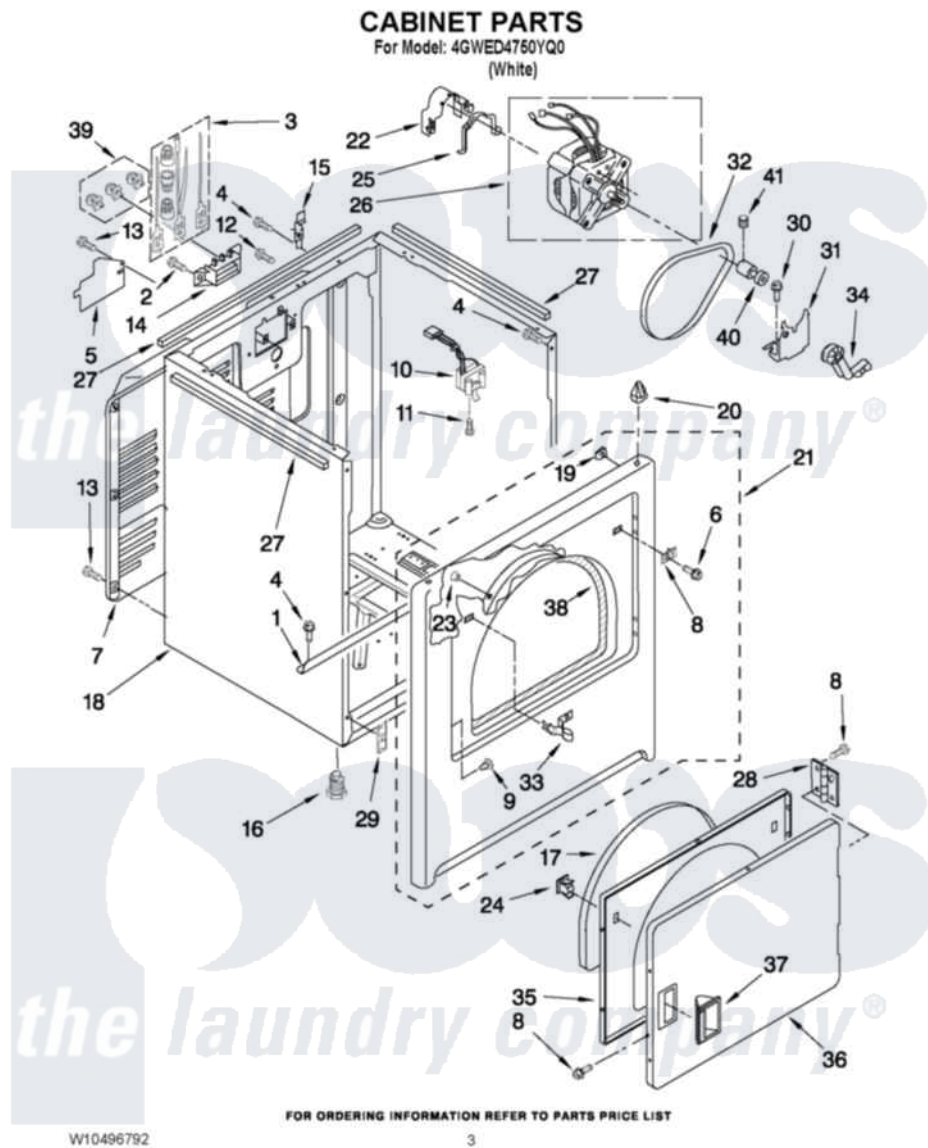

Admiral 4GWED4750YQ0 02 - CABINET PARTS

Admiral [Residential Admiral 4GWED4750YQ0 Dryer Parts](#) Parts Diagram 02 - CABINET PARTS
Click on the part number to view part

Item	Original Part Number	Replaced By	Status	Part Description
1	W10236073			Bracket, Cabinet
2	3393008	308685		Side Trim)
3	279318			Terminal Tinned And Brass Panel
4	343641	681414		Screw, 10AB X 1/2
5	3396795			Cover, Terminal Block
6	3403630			Plug, Strike Hole
7	3396805	280043		Panel-Rear
8	342055	488627		Screw
9	3404413			Plug, Hinge Hole
10	3406109	3406107		Door Switch Assembly
11	697773	3395530		Screw
12	3390631			Screw, 10-16 X 3/8
13	693995			Screw, Hex Head
14	3397659			Block, Terminal
15	8066217			Hinge, Top
16	3392100	49621		Feet-Leveling

17	3405246		Seal, Door Push-To-Start
18	8530603	8533643	Cabinet
19	98234		Clip, U-Bend
20	8066092		Lock, Front Top
21	W10224853		Front Panel Assembly
22	3404162		Clamp, Motor
23	685203	279220	Clip
24	3389441		Door Catch Assembly
25	W10121316		Plug, Multivent
26	W10289660	W10416572	Motor-Drive
27	W10316529		Foam-Seal Cabinet
28	W10362431		Hinge And Pin Assembly
29	3394083		Clip, Front Panel
30	3400500		Bolt, 3405245 5/16-18 X 3/4
31	348780		Base, Motor
32	W10131364	341241	Belt
33	3403431		Strike, Panel
34	691366		Idler And Pulley Assembly
35	3402341		Door, Inner
36	3402335		Door, Front
37	8566059		Handle, Door
38	3406129		Seal And Bearing Assembly
39	279393		Terminal Block Screw Kit
40	685011		Pulley, 60 Hz
41	690046	Not Available	SCREW, SET 1/4 - 28 X 3/8