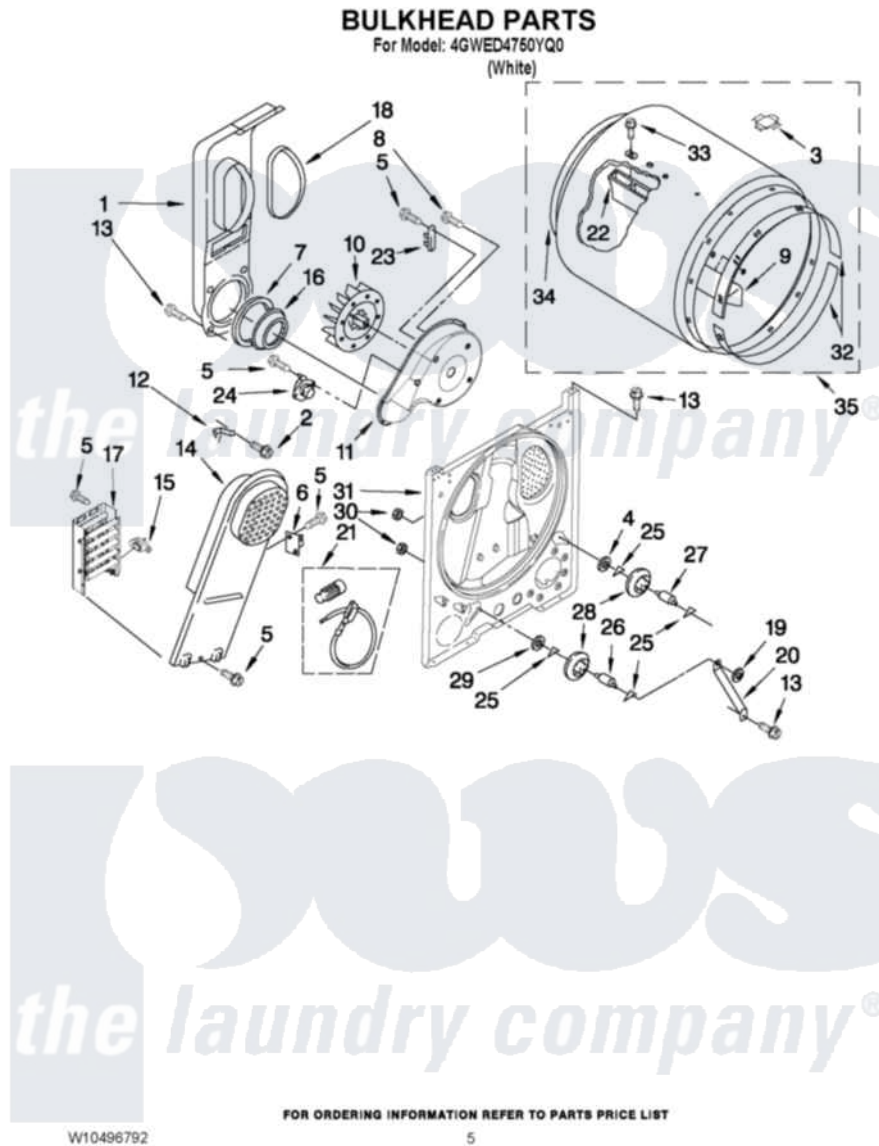

Admiral 4GWED4750YQ0 03 - BULKHEAD PARTS

Admiral [Residential Admiral 4GWED4750YQ0 Dryer Parts](#) Parts Diagram 03 - BULKHEAD PARTS
Click on the part number to view part

Item	Original Part Number	Replaced By	Status	Part Description
1	348368			Lint Chute Assembly
2	489463			Screw, 8-18 X 1/16
3	8066086			Plug, Drum Hole
4	3388703			Washer, Support
5	90767			Screw, 8A X 3/8 HeX Washer Head Tapping
6	3977393	279816		Cutoff-Tml
7	347139			Seal, Lint Chute
8	3390647	488729		Screw
9	3403636			Baffle, Drum
10	694089			Wheel, Blower
11	8577230			Housing, Blower
12	8066155			Clip, Heater Box
13	343641	681414		Screw, 10AB X 1/2
14	8541818			Box, Heater
15	3977767			Thermostat, High Limit 250 F
16	696302			Shield, Exhaust

17	3403585	279838	Element
18	339956		Seal, Air Duct To Bulkhead
19	90296		Nut, Push On
20	3976434		Bracket, Support Shaft
21	279457		Wire Kit, Terminal
22	692490		Baffle, Drum
23	3392519		Thermal Limiter
24	3387137		Thermostat, Internal-Bias
25	690997		Washer, Thrust
26	W10359270		Shaft, Drum Roller Threads
27	W10359269		Shaft, Drum Roller Threads
28	3397590	349241T	Support
29	348197		Washer, Support
30	W10298789		Nut, Push-In
31	3403491	279796	Bulkhead
32	692526	279441	BeaRng-Rng
33	W10219342		Screw, Baffle Mounting
34	W10352407	279857	Seal
35	695587		Drum Assembly