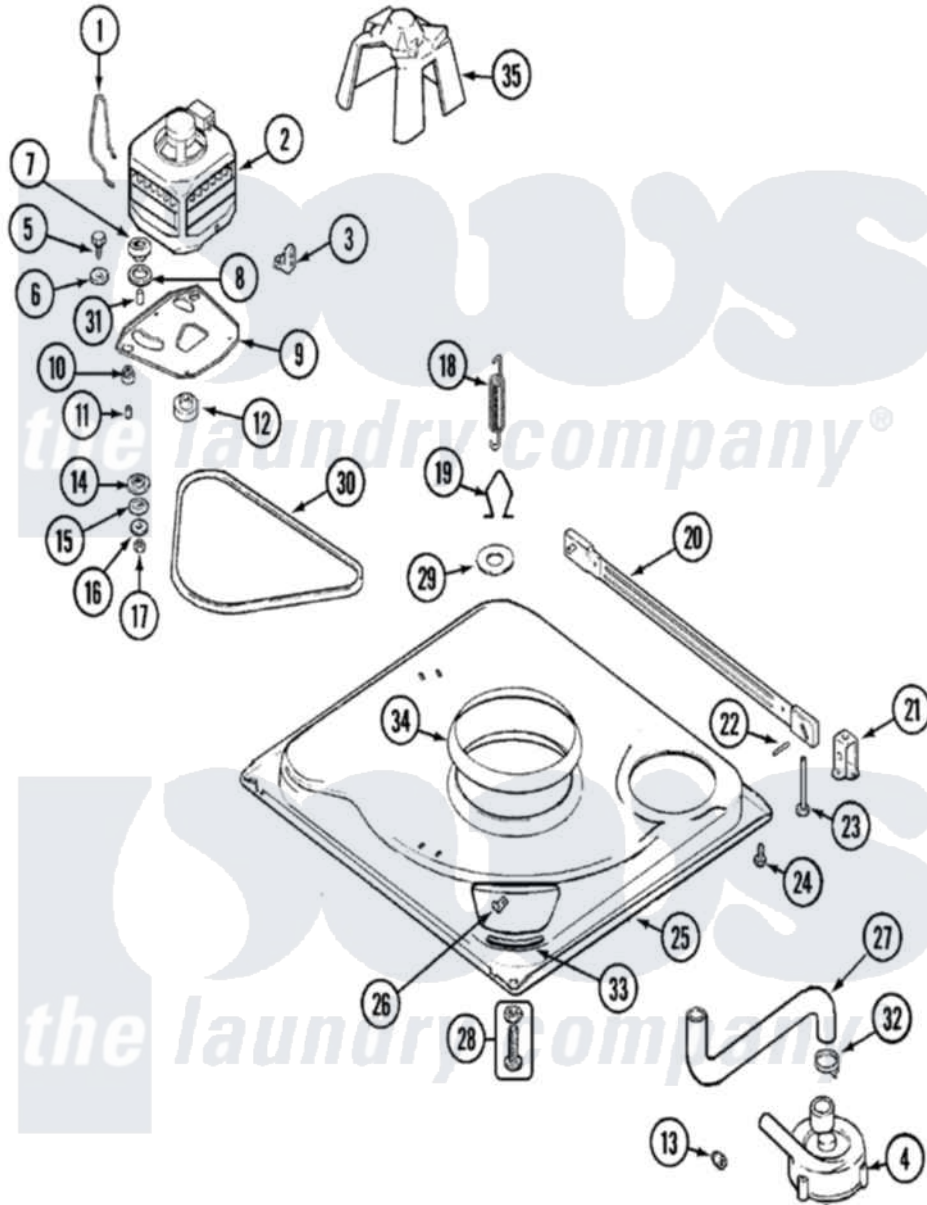

Admiral AAV1000AWW 01 - BASE

Admiral [Residential Admiral AAV1000AWW Washer Parts](#) Parts Diagram 01 - BASE
 Click on the part number to view part

Item	Original Part Number	Replaced By	Status	Part Description
1	21001110	22004376		Spring, Motor Pivot
2	21001516	21001950		MoTor, 2SP 1/2hp 120V/60Hz Hi-Tor
3	21001109	21001486		Foot Slide, Isolator
4	35-2099	35-6465		Pump Assem
5	25-7833	21001977		Screw
6	25-7834			Washer, Motor/Base Screw
7	33-9946			Isolator, Motor
8	35-3570			Washer, Motor Pivot
9	21001111	21001783		Plate And Screw Assembly
10	35-3646			Isolator, Motor Plate
11	25-7831			Spacer, Mounting
12	21001506	21001950		MoTor, 2SP 1/2hp 120V/60Hz Hi-Tor
"	25-7117			Set Screw
13	35-2344			Restrictor, Flow
14	35-3571			Slide, Motor Pivot

15	33-9967		Washer, Motor Isolator
16	25-7047		Washer, Flat
17	25-7325	Y707702	Locknut
18	21001598		Spring, Suspension
19	21001166		Hook, Suspension Spring
20	35-2049	21001881	Bar, Stabilizer
21	35-2046		Bracket, Stabilizer
22	35-2052		Pin, Stabilizer
23	35-3020	22004469	Leg And Foot Self Stabalizing
24	31001041	308685	Side Trim)
25	21001169	12002701	Base Kit
26	25-7845		Speednut, Motor
27	35-3584	21001915	Hose, Tub To Pump
28	35-3507	25001119	Foot And Pad Assembly
29	Y25-7951		Washer, Suspension Hook
30	35-2279		Belt, Drive
"	35-2512	Not Available	BELT SHIELD
31	25-7830		Spacer
32	25-6068	285655	Clamp, Hose
33	35-2065		Pad, Motor Plate
34	21001161	21002026	Snubber
35	22002721		Shield, Motor