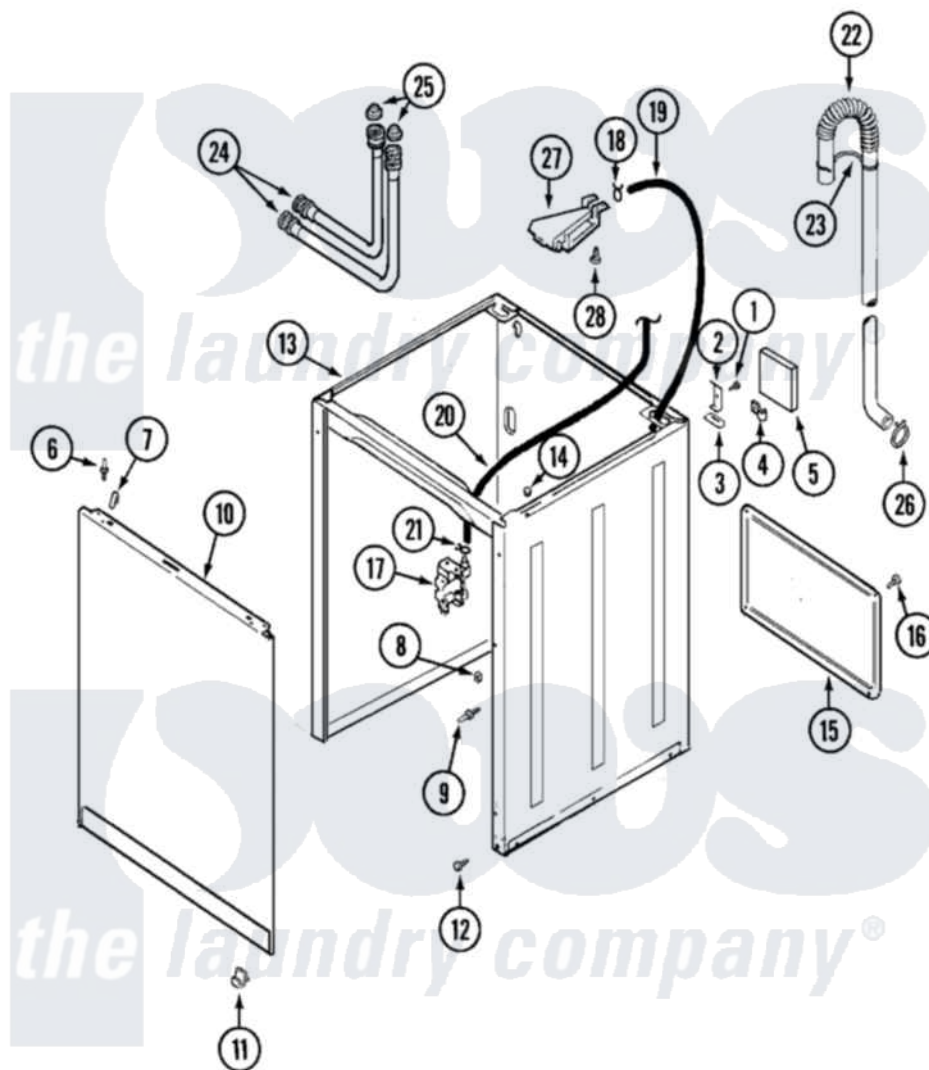

Admiral AAV1000AWW 02 - CABINET

Admiral [Residential Admiral AAV1000AWW Washer Parts](#) Parts Diagram 02 - CABINET

[Click on the part number to view part](#)

Item	Original Part Number	Replaced By	Status	Part Description
1	25-7893			Screw
2	35-2846			Hinge, Cabinet Top
3	35-4128			Pad, Hinge
4	25-7027	16515		Clip
5	35-0706		Not Available	PAD, FOAM
6	53-0643			Pin, Locator
7	25-7220			Clip, Cabinet Top
8	25-0224	3400029		Nut, Adapter Plate
9	53-0200			Sleeve, Locator Pin
"	53-0643			Pin, Locator
10	35-2084			Panel, Front
"	21001281			Damper, Sound Pad
11	25-7732	681414		Screw, 10AB X 1/2
"	53-0120			Clip, Front Panel
12	35-4129			Bumper, Cabinet
13	35-2106	21001871		Cabinet

"	12001801	21001871	Cabinet
14	33-2653		Bumper, Cabinet
15	35-2108	21001871	Cabinet
16	25-7732	681414	Screw, 10AB X 1/2
17	21001396	35-2374N	Valve, Water
18	25-7867	596669	Clamp, Manifold
19	35-2378	12002749	Hose, Flume Kit
20	21001060	21001748	Hose, Pressure Switch
21	25-7796	596669	Clamp, Manifold
22	21001513	21001872	Hose, Drain
23	33-9537	22003814	Retainer, Drain Hose
24	35-3400		Inlet Hose Assembly
"	35-3401		Inlet Hose Assembly
25	33-4264N		Strainer And Washer Kit
26	25-7080	285655	Clamp, Hose
27	35-2051	21001760	Flume Assembly / Water Diverter
28	25-3092	90767	Screw, 8A X 3/8 HeX Washer Head Tapping