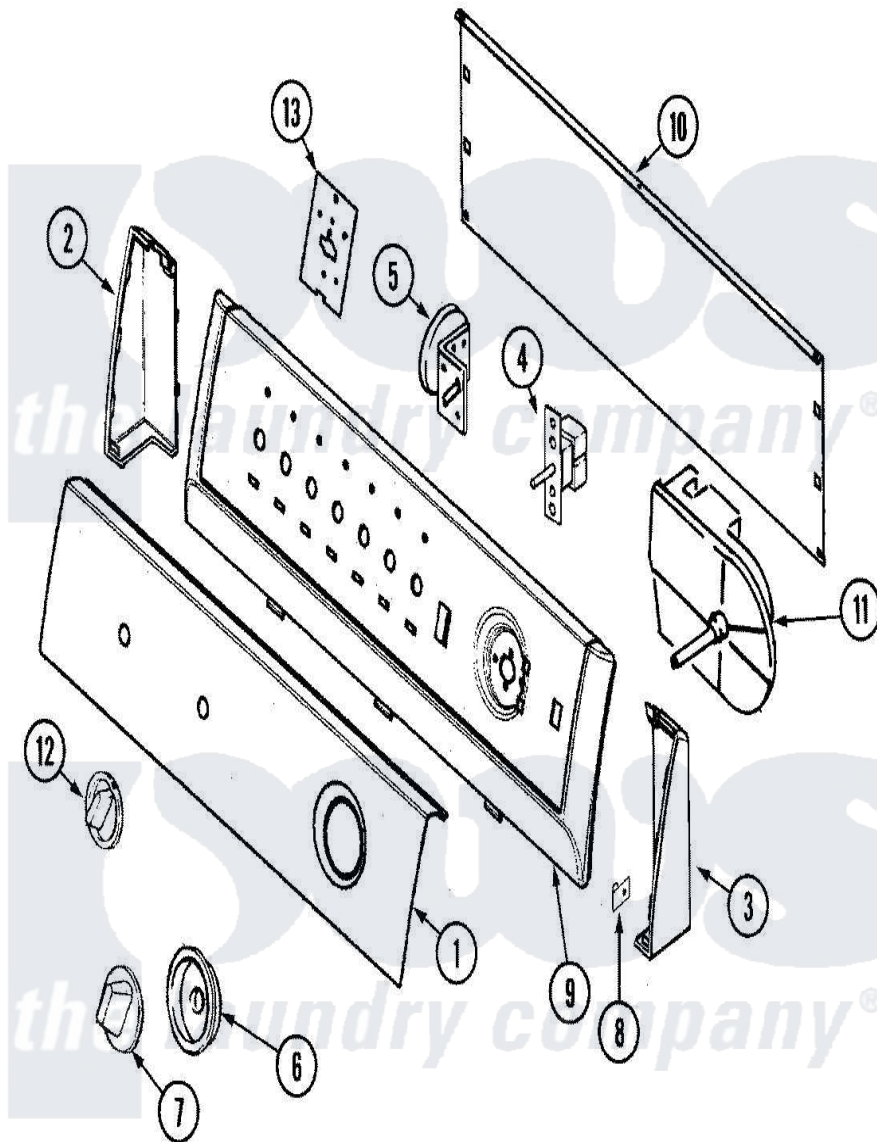

Admiral AAV1000AWW 03 - CONTROL PANEL

Admiral [Residential Admiral AAV1000AWW Washer Parts](#) Parts Diagram 03 - CONTROL PANEL
 Click on the part number to view part

Item	Original Part Number	Replaced By	Status	Part Description
1	21001588		Not Available	PANEL, CONTROL
2	21001546			Endcap, Panel
"	25-3092	90767		Screw, 8A X 3/8 HeX Washer Head Tapping
3	21001547			Endcap, Panel
"	25-3092	90767		Screw, 8A X 3/8 HeX Washer Head Tapping
4	25-3092	90767		Screw, 8A X 3/8 HeX Washer Head Tapping
"	21001139			Switch, Water Temp. 3 Position
5	25-3092	90767		Screw, 8A X 3/8 HeX Washer Head Tapping
"	21001554			Switch, Water Level
6	21001520			Skirt, Timer Knob
7	21001526			Knob, Timer
8	25-7851			Speedclip, End Cap To Top
9	21001552			Frame , Control Panel

10	25-3092	90767	Screw, 8A X 3/8 HeX Washer Head Tapping
"	25-3457		Screw, Sems
"	21001527		Shield, Rear
"	25-7853	25-7933	Ring, Retaining
11	25-3092	90767	Screw, 8A X 3/8 HeX Washer Head Tapping
"	21001522		Timer
12	21001544		Knob, Selector
13	53-2504	31001193	Pad, Shield
"	31001193		Pad, Shield
"	21001517		Shield, Control
NI	21001725	Not Available	MANUAL, USE & CARE (SPAN)
"	21001591	Not Available	MANUAL, USE & CARE