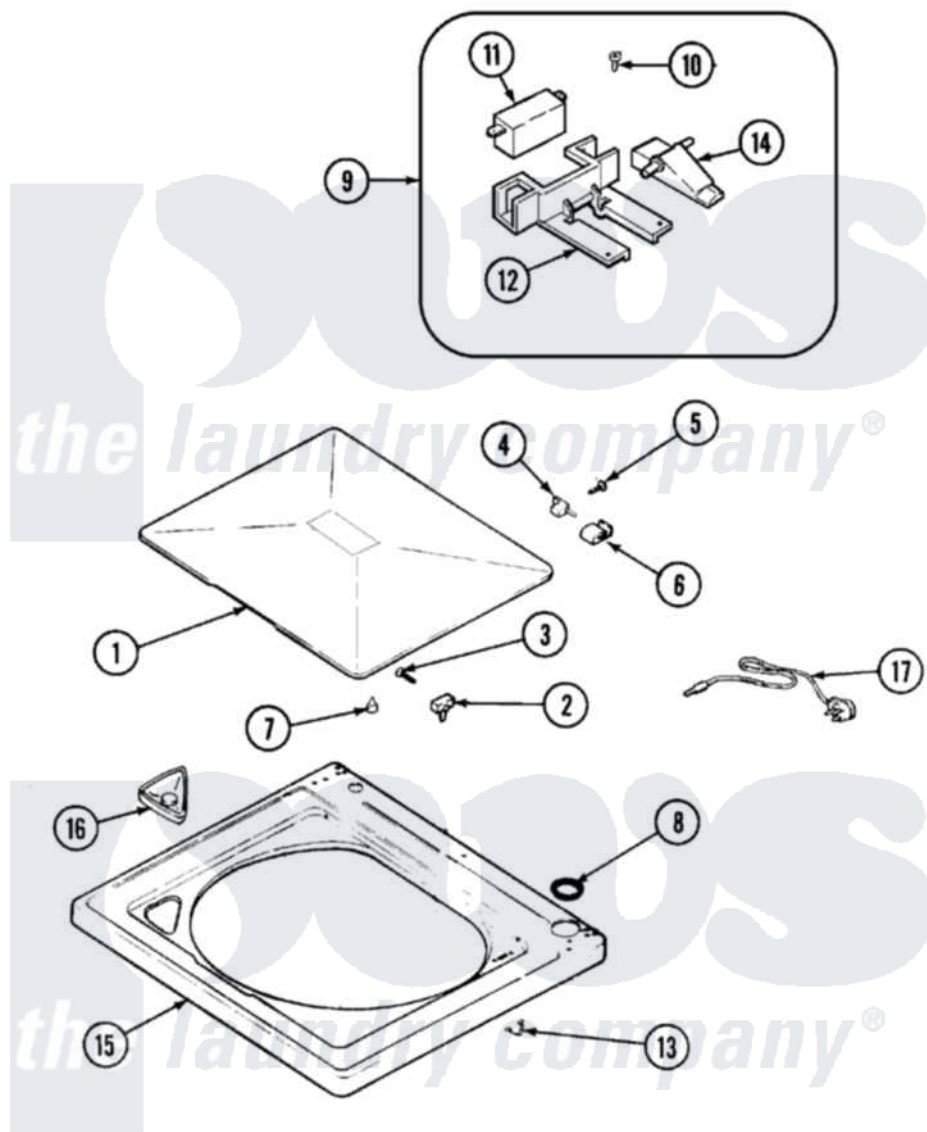

# Admiral AAV1000AWW 04 - TOP

Admiral [Residential Admiral AAV1000AWW Washer Parts](#) Parts Diagram 04 - TOP  
 Click on the part number to view part

Item	Original Part Number	Replaced By	Status	Part Description
1	<a href="#">35-2026</a>			Lid
2	<a href="#">43-0057</a>			Actuator, Door Switch
3	<a href="#">25-7438</a>			Screw
"	<a href="#">25-7436</a>			Nylite Washer
4	<a href="#">35-2045</a>			Pin, Hinge
5	<a href="#">25-7893</a>			Screw
6	<a href="#">35-2044</a>			Hinge, Lid
7	<a href="#">35-0581</a>			Bumper, Door
8	<a href="#">35-2063</a>			Bushing, Insulator
"	<a href="#">35-2064</a>			Bushing, Insulating
9	21001137	<a href="#">12001187</a>		Kit, Lid Switch Assembly
10	21001136	<a href="#">3400872</a>		Screw, 8-18 X 3/8
11	21001148	<a href="#">12001187</a>		Kit, Lid Switch Assembly
12	<a href="#">21001135</a>			Housing, Lid Switch
13	<a href="#">25-7878</a>			Clip
14	<a href="#">21001134</a>			Lever, Lid Switch

15 [21001602](#)  
16 [21001597](#)  
17 [21001592](#)

Top, Cabinet  
Dispenser, Bleach  
Cord, Power