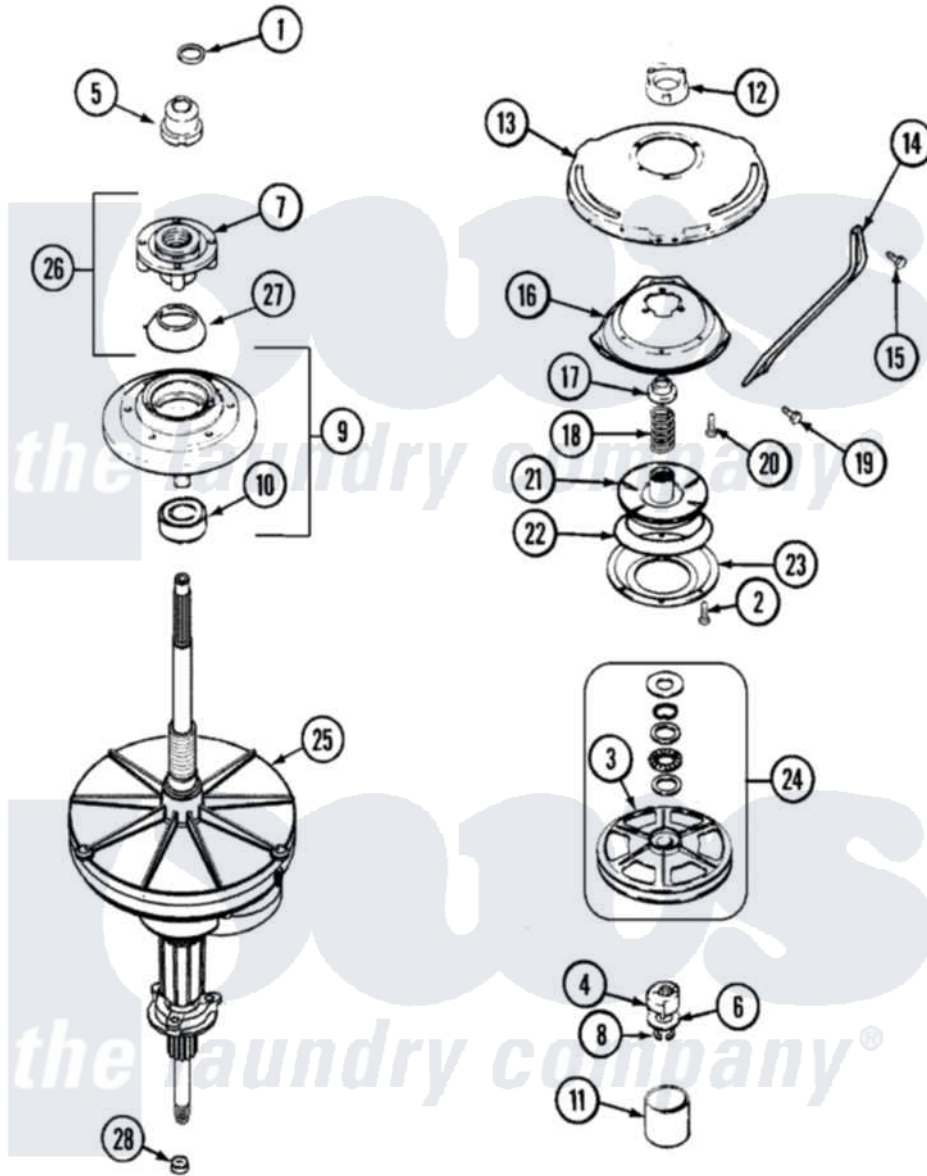

Admiral AAV1000AWW 05 - TRANSMISSION

Admiral [Residential Admiral AAV1000AWW Washer Parts](#) Parts Diagram 05 - TRANSMISSION
 Click on the part number to view part

Item	Original Part Number	Replaced By	Status	Part Description
1	25-7941			"O" Ring, Agrtr Drive Shaft
2	21001065			Screw, No.10-24 x .50 Hxnibhd
3	35-3829	12002213		Thrust Bearing Kit
"	12001797	12002213		Thrust Bearing Kit
4	LA-2007	12002213		Thrust Bearing Kit
5	21001533	35-5655-1		Seal
6	35-2132			Washer, 1.25ODX.530IDX.032
"	35-2082			Washer, 1.25ODX.530IDX.062
7	21001515	12001598		Tub Seal Assembly--W
8	25-7854			Ring, Retaining
9	21001508	12001561		Bearing And Seal Housing Assembly
10	35-2205			Bearing, Spin
11	35-2007			Cap, Dust
"	W10124350		Not Available	NOT REQUIRED PART OR SEE NOTE KITTED WITH PULLEY ITEM No.3

12	35-2205		Bearing, Spin
"	21001511	12001562	Bearing Assembly
13	21001518		Support, Tub
14	21001532		Brace, Tub
15	25-7895	21001858	Screw 5/16-18 x 1/2
16	21001163		Housing, Suspension
17	35-2017		Retainer, Brake Spring
18	31001285	21001910	Spring, Brake
19	25-7930	21001858	Screw 5/16-18 x 1/2
20	21001509		Screw, High Performance Plastic
21	35-2948	35-6714	Brake Roto
22	21001161	21002026	Snubber
23	35-2018	35-6918	Stator, Brake
24	12500036	12002213	Thrust Bearing Kit
25	21001536	35-6615	Ht TranS S
26	12001598		Tub Seal Assembly--W