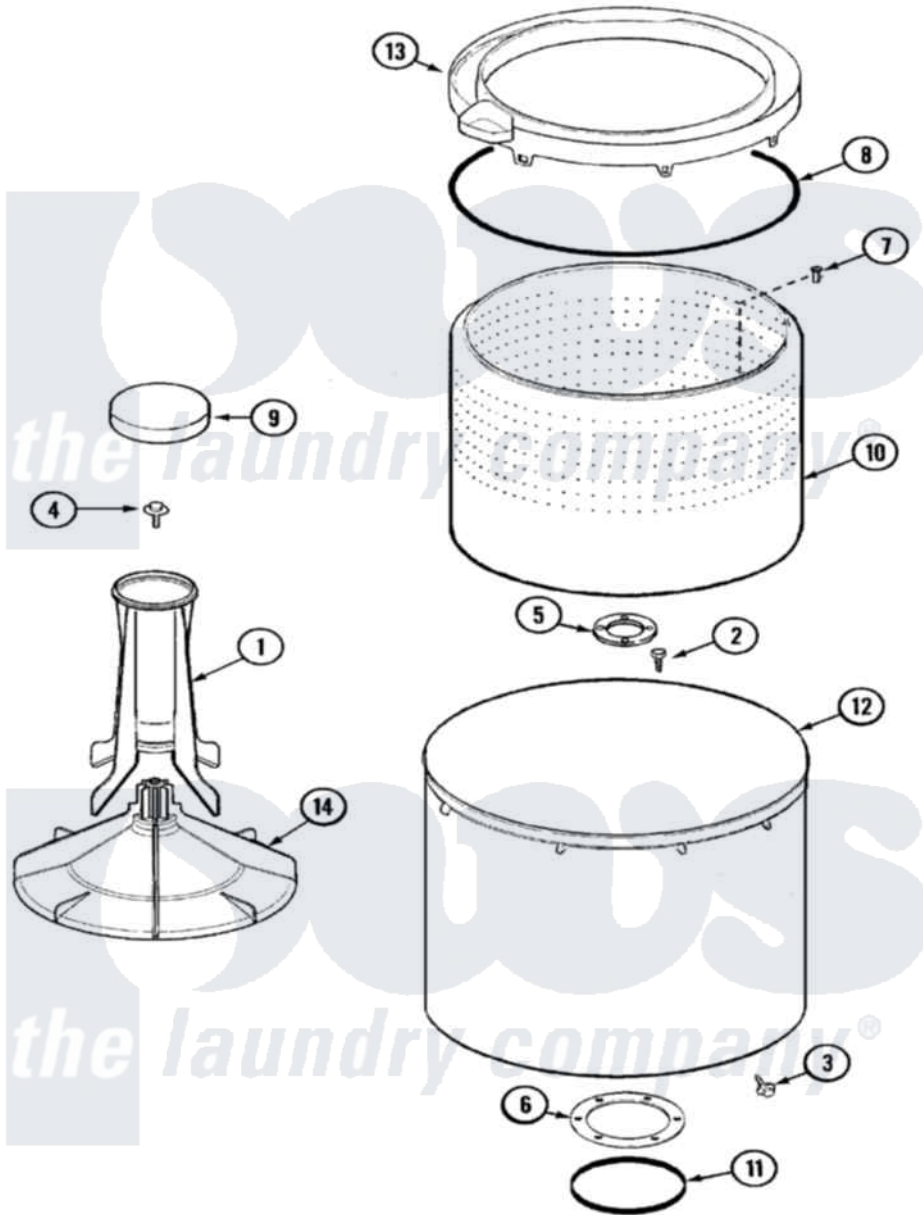

Admiral AAV1000AWW 06 - TUB

Admiral [Residential Admiral AAV1000AWW Washer Parts](#) Parts Diagram 06 - TUB
 Click on the part number to view part

Item	Original Part Number	Replaced By	Status	Part Description
1	21001521			Top, Agitator
2	21001510	22002947		Bolt, Tub
3	25-7953	22002933		Screw
4	25-7948	W10309247		Screw
5	35-3685			Gasket, Basket To Centerpost
6	35-3686			Gasket, Tub To Housing
7	25-7967	3400504		Screw
8	35-2328			Seal, Tub Top
9	21001528			CAP, AGITATOR
10	21001529			Basket Assembly
11	35-2978			Seal, Tub/Housing
12	35-3700			Tub Assembly
13	21001531		Not Available	TOP, TUB (PLASTIC)
14	21001530			Base, Agitator