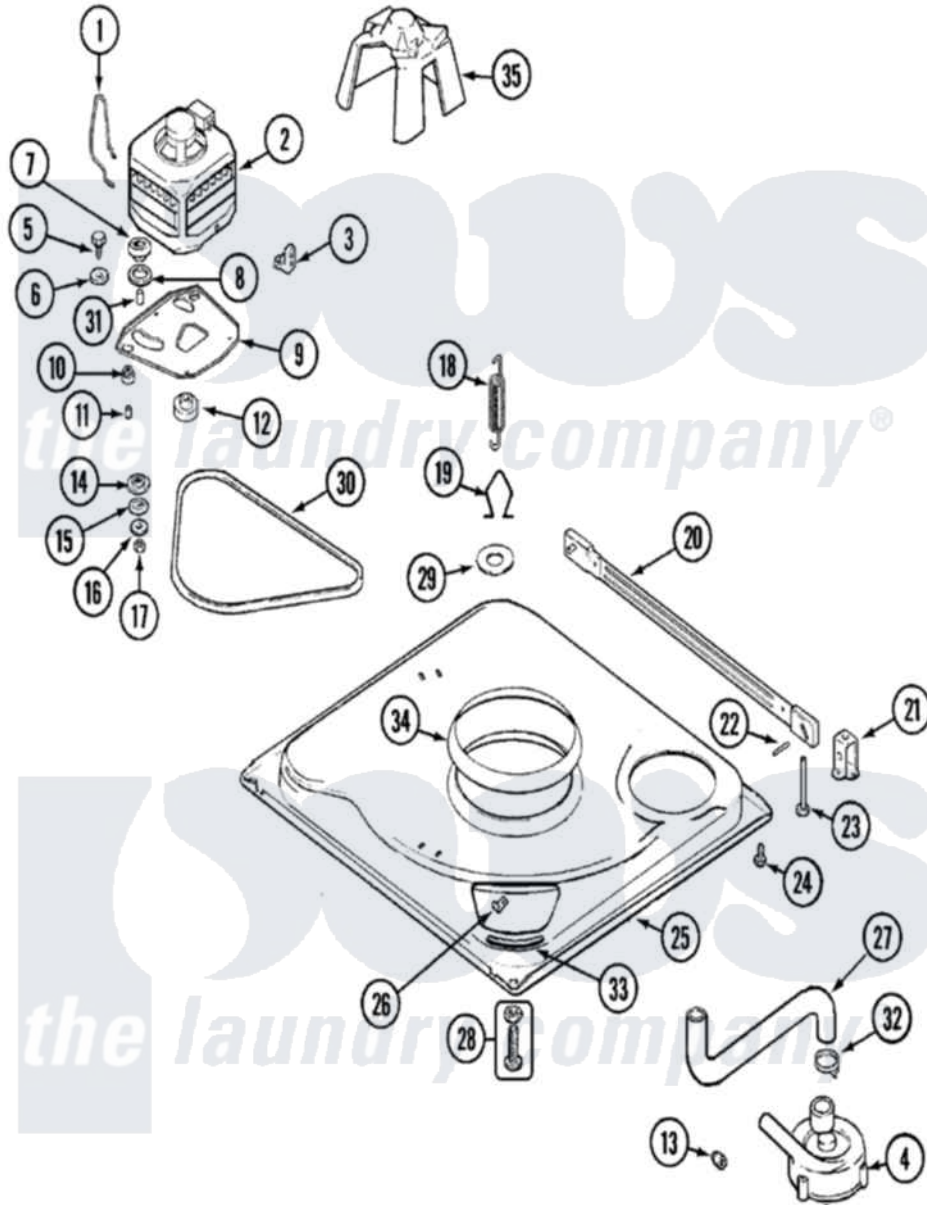

Admiral AAV1200AWW 01 - BASE

Admiral [Residential Admiral AAV1200AWW Washer Parts](#) Parts Diagram 01 - BASE
 Click on the part number to view part

Item	Original Part Number	Replaced By	Status	Part Description
1	21001110	22004376		Spring, Motor Pivot
2	21001632			Motor
3	21001109	21001486		Foot Slide, Isolator
4	35-2099	35-6465		Pump Assem
5	25-7833	21001977		Screw
6	25-7834			Washer, Motor/Base Screw
7	33-9946			Isolator, Motor
8	35-3570			Washer, Motor Pivot
9	21001111	21001783		Plate And Screw Assembly
10	35-3646			Isolator, Motor Plate
11	25-7831			Spacer, Mounting
12	25-7117			Set Screw
"	21001475	W10143344		Pulley
13	35-2344			Restrictor, Flow
14	35-3571			Slide, Motor Pivot
15	33-9967			Washer, Motor Isolator

16	25-7047		Washer, Flat
17	25-7325	Y707702	Locknut
18	21001598		Spring, Suspension
19	21001166		Hook, Suspension Spring
20	35-2049	21001881	Bar, Stabilizer
21	35-2046		Bracket, Stabilizer
22	35-2052		Pin, Stabilizer
23	35-3020	22004469	Leg And Foot Self Stabalizing
24	31001041	308685	Side Trim)
25	21001169	12002701	Base Kit
26	25-7845		Speednut, Motor
27	35-3584	21001915	Hose, Tub To Pump
28	35-3507	25001119	Foot And Pad Assembly
29	Y25-7951		Washer, Suspension Hook
30	21352320		Belt, Drive
31	25-7830		Spacer
32	25-6068	285655	Clamp, Hose
33	35-2065		Pad, Motor Plate
34	21001161	21002026	Snubber
35	22002721		Shield, Motor