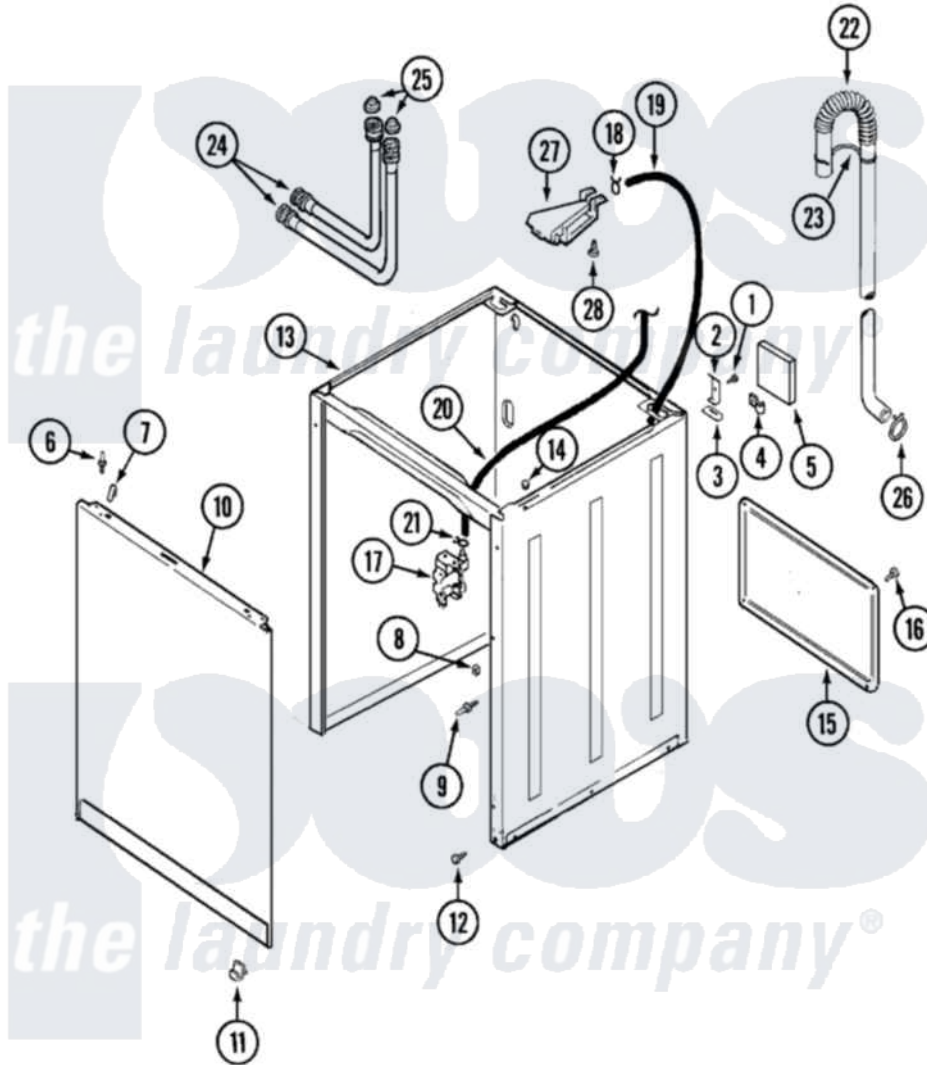

Admiral AAV1200AWW 02 - CABINET

Admiral [Residential Admiral AAV1200AWW Washer Parts](#) Parts Diagram 02 - CABINET
 Click on the part number to view part

Item	Original Part Number	Replaced By	Status	Part Description
1	25-7893			Screw
2	35-2846			Hinge, Cabinet Top
3	35-4128			Pad, Hinge
4	25-7027	16515		Clip
5	35-0706		Not Available	PAD, FOAM
6	53-0643			Pin, Locator
7	25-7220			Clip, Cabinet Top
8	25-0224	3400029		Nut, Adapter Plate
9	53-0200			Sleeve, Locator Pin
"	53-0643			Pin, Locator
10	35-2084			Panel, Front
11	53-0120			Clip, Front Panel
"	25-7732	681414		Screw, 10AB X 1/2
12	35-4129			Bumper, Cabinet
13	35-2106	21001871		Cabinet
14	33-2653			Bumper, Cabinet

15	35-2108	21001871	Cabinet
16	25-7732	681414	Screw, 10AB X 1/2
17	21001396	35-2374N	Valve, Water
18	25-7867	596669	Clamp, Manifold
19	35-2378	12002749	Hose, Flume Kit
20	21001064	21001748	Hose, Pressure Switch
21	25-7796	596669	Clamp, Manifold
22	21001512	21001872	Hose, Drain
23	33-9537	22003814	Retainer, Drain Hose
24	33-7046	89503	Hose-Inlet
"	33-7891	89503	Hose-Inlet
25	33-4264N		Strainer And Washer Kit
26	25-7080	285655	Clamp, Hose
27	35-2051	21001760	Flume Assembly / Water Diverter
28	25-3092	90767	Screw, 8A X 3/8 HeX Washer Head Tapping
NI	25-7048		Washer
"	35-1007		Strain Relief
"	21001464		Coupling, Adaptor