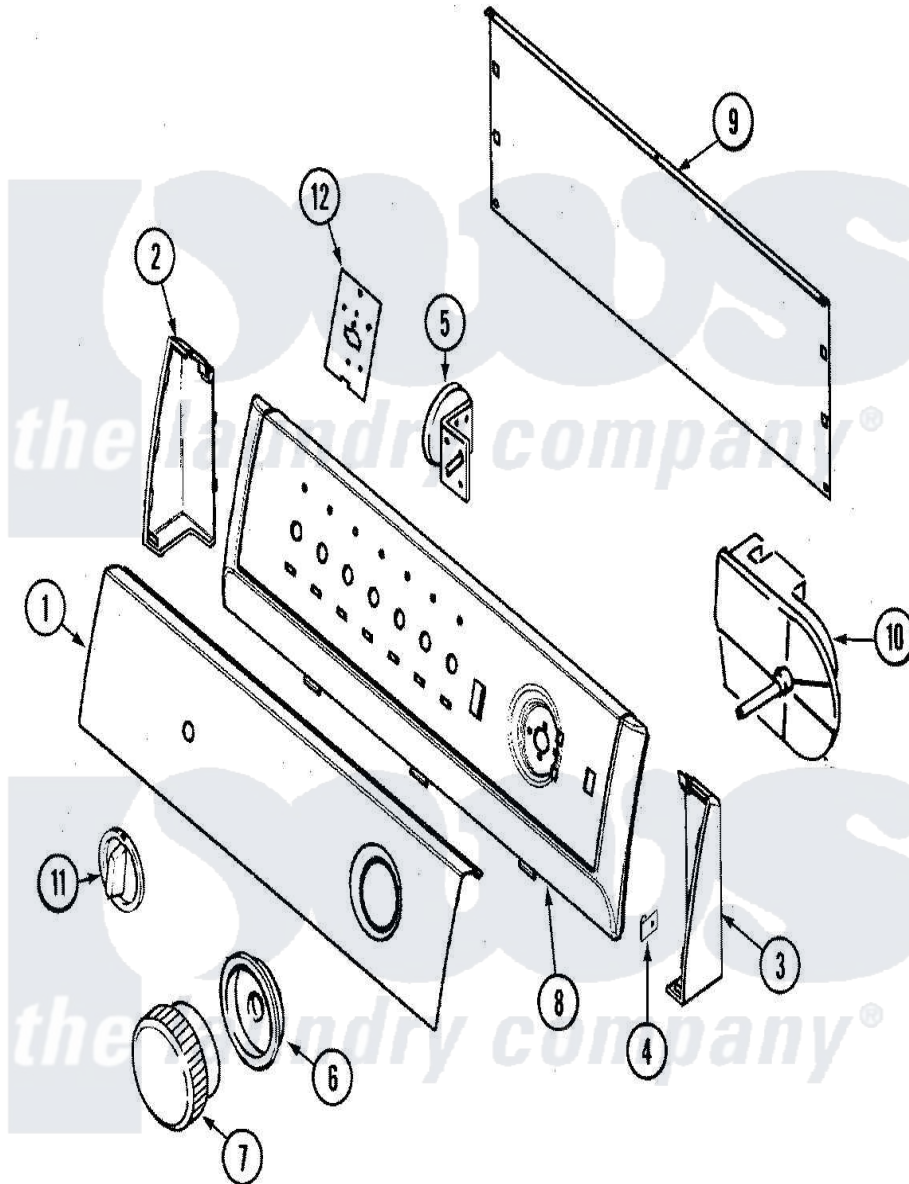

Admiral AAV1200AWW 03 - CONTROL PANEL

Admiral [Residential Admiral AAV1200AWW Washer Parts](#) Parts Diagram 03 - CONTROL PANEL
 Click on the part number to view part

Item	Original Part Number	Replaced By	Status	Part Description
1	21001638			Panel, Control
2	21001636	21001547		Endcap, Panel
"	25-3092	90767		Screw, 8A X 3/8 HeX Washer Head Tapping
3	21001629	21001546		Endcap, Panel
"	25-3092	90767		Screw, 8A X 3/8 HeX Washer Head Tapping
4	25-7851			Speedclip, End Cap To Top
5	21001625	21001741		Switch, Pressure
"	25-3092	90767		Screw, 8A X 3/8 HeX Washer Head Tapping
6	21001520			Skirt, Timer Knob
7	21001526			Knob, Timer
8	21001635	21001552		Frame , Control Panel
9	25-3092	90767		Screw, 8A X 3/8 HeX Washer Head Tapping
"	25-7853	25-7933		Ring, Retaining
"	21001527			Shield, Rear

"	25-3457		Screw, Sems
10	21001545		Timer
"	25-3092	90767	Screw, 8A X 3/8 HeX Washer Head Tapping
11	21001544		Knob, Selector
12	31001193		Pad, Shield
"	53-2504	31001193	Pad, Shield
"	21001517		Shield, Control
NI	16002080	Not Available	GUIDE, QUICK REF - CROSLY
"	21001624	Not Available	MANUAL, USE & CARE