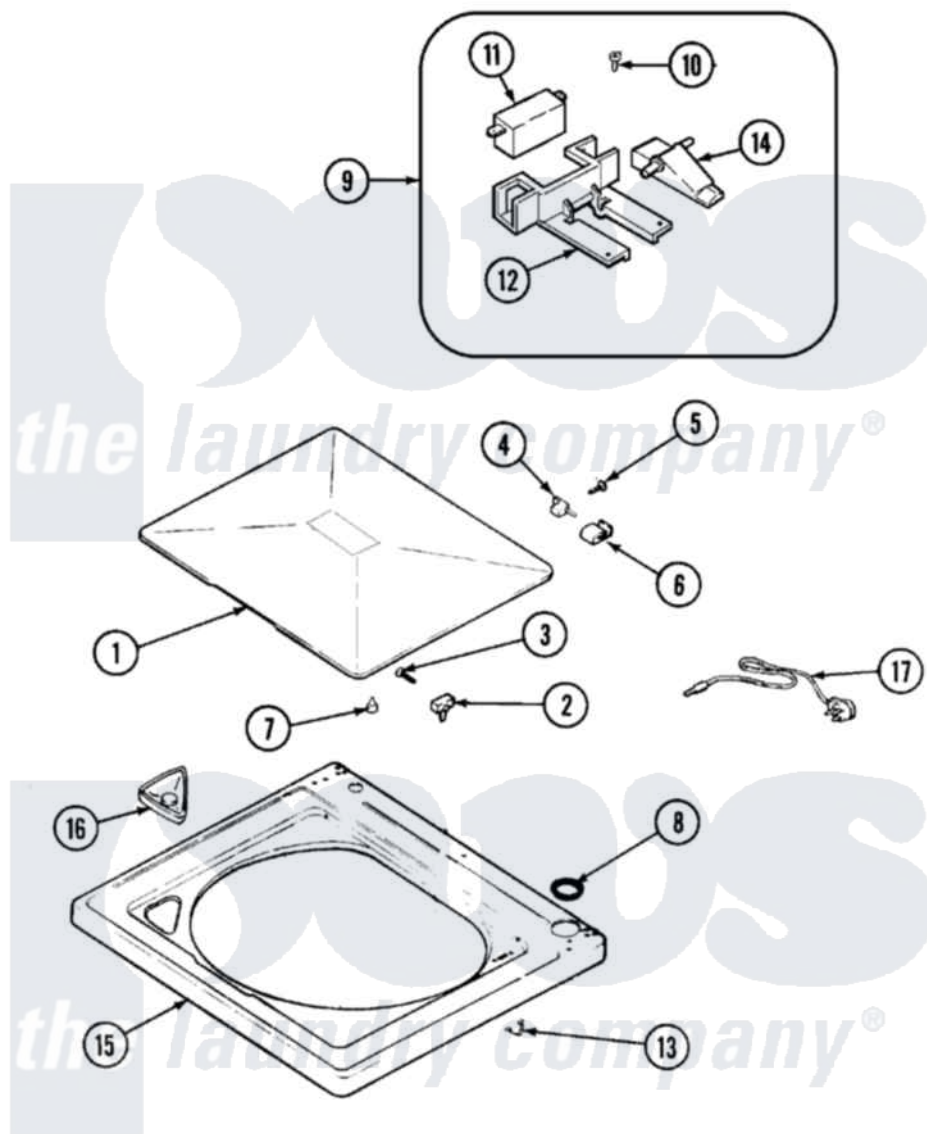

Admiral AAV1200AWW 04 - TOP

Admiral [Residential Admiral AAV1200AWW Washer Parts](#) Parts Diagram 04 - TOP
 Click on the part number to view part

Item	Original Part Number	Replaced By	Status	Part Description
1	35-2026			Lid
2	43-0057			Actuator, Door Switch
3	25-7438			Screw
4	35-2045			Pin, Hinge
5	25-7893			Screw
6	35-2044			Hinge, Lid
7	35-0581			Bumper, Door
8	35-2063			Bushing, Insulator
9	21001137	12001187		Kit, Lid Switch Assembly
10	21001136	3400872		Screw, 8-18 X 3/8
11	21001148	12001187		Kit, Lid Switch Assembly
12	21001135			Housing, Lid Switch
13	25-7878			Clip
14	21001134			Lever, Lid Switch
15	21001602			Top, Cabinet
16	21001597			Dispenser, Bleach