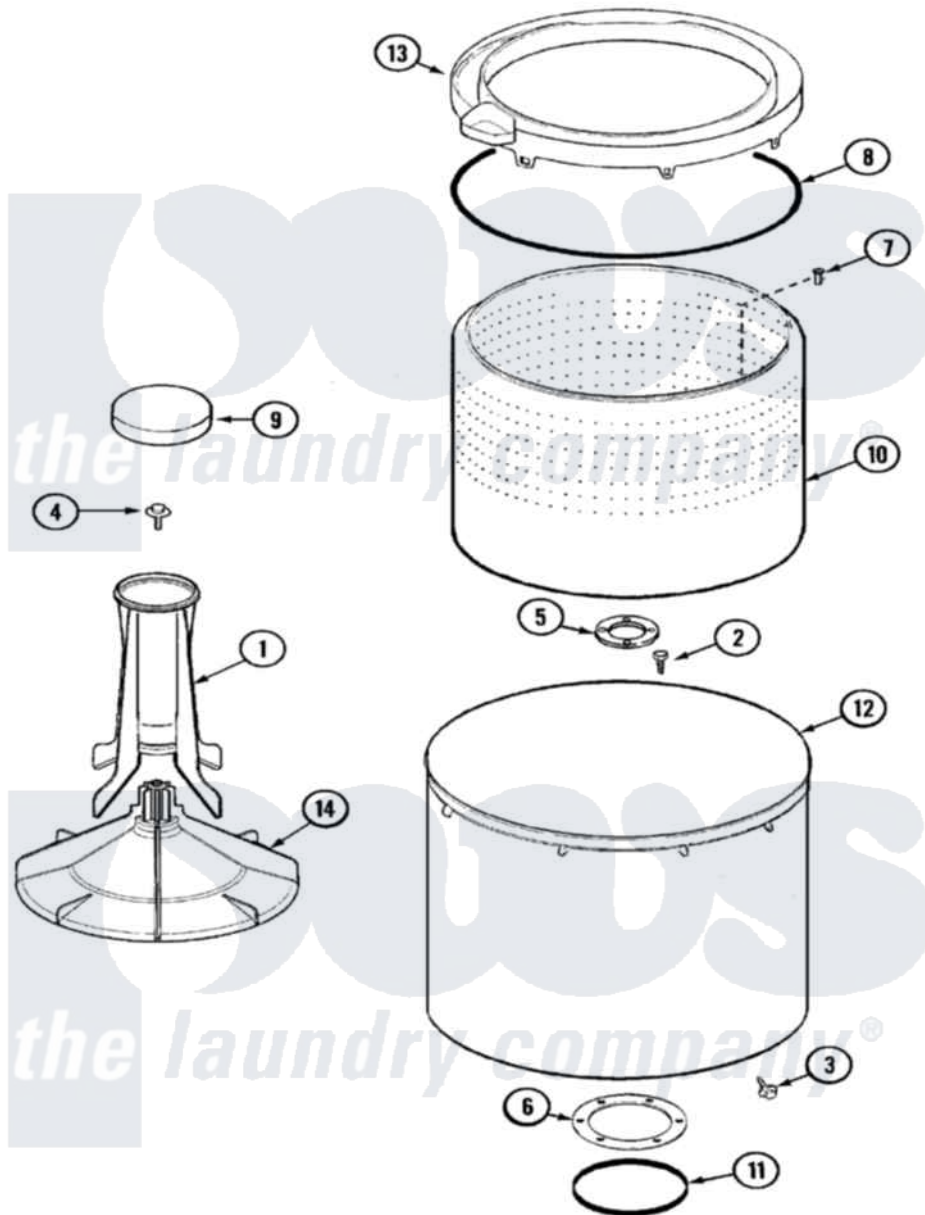

Admiral AAV1200AWW 06 - TUB

Admiral [Residential Admiral AAV1200AWW Washer Parts](#) Parts Diagram 06 - TUB
 Click on the part number to view part

Item	Original Part Number	Replaced By	Status	Part Description
1	21001521			Top, Agitator
2	21001510	22002947		Bolt, Tub
3	25-7953	22002933		Screw
4	25-7948	W10309247		Screw
5	35-3685			Gasket, Basket To Centerpost
6	35-3686			Gasket, Tub To Housing
7	25-7967	3400504		Screw
8	35-2328			Seal, Tub Top
9	21001528			CAP, AGITATOR
10	21001529			Basket Assembly
11	35-2978			Seal, Tub/Housing
12	35-3700			Tub Assembly
13	21001531		Not Available	TOP, TUB (PLASTIC)
14	21001530			Base, Agitator