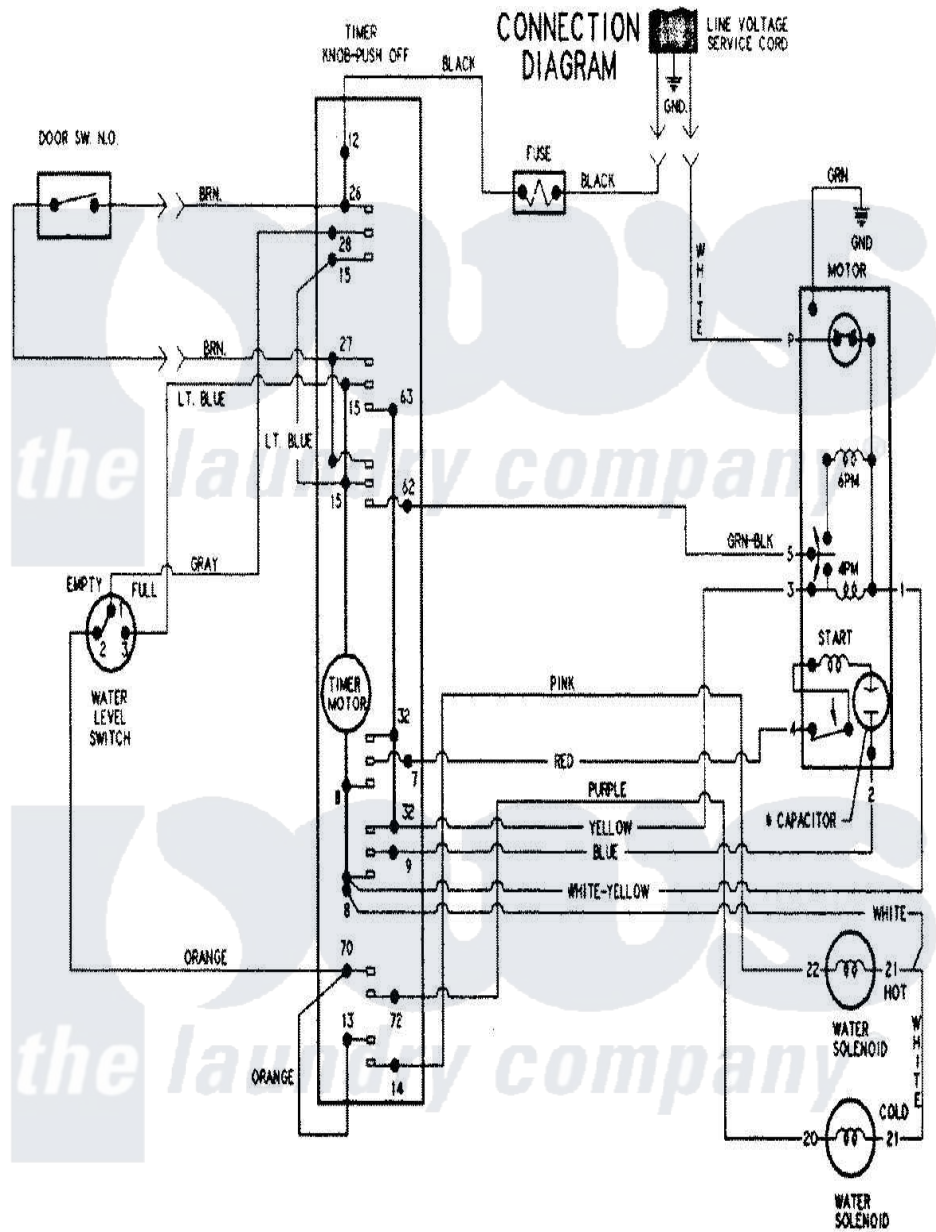

# Admiral AAV1200AWW 07 - WIRING INFORMATION

Admiral Residential Admiral AAV1200AWW Washer Parts Parts Diagram 07 - WIRING INFORMATION  
 Click on the part number to view part

Item	Original Part Number	Replaced By	Status	Part Description
NI	15002608		Not Available	WIRING INFORMATION