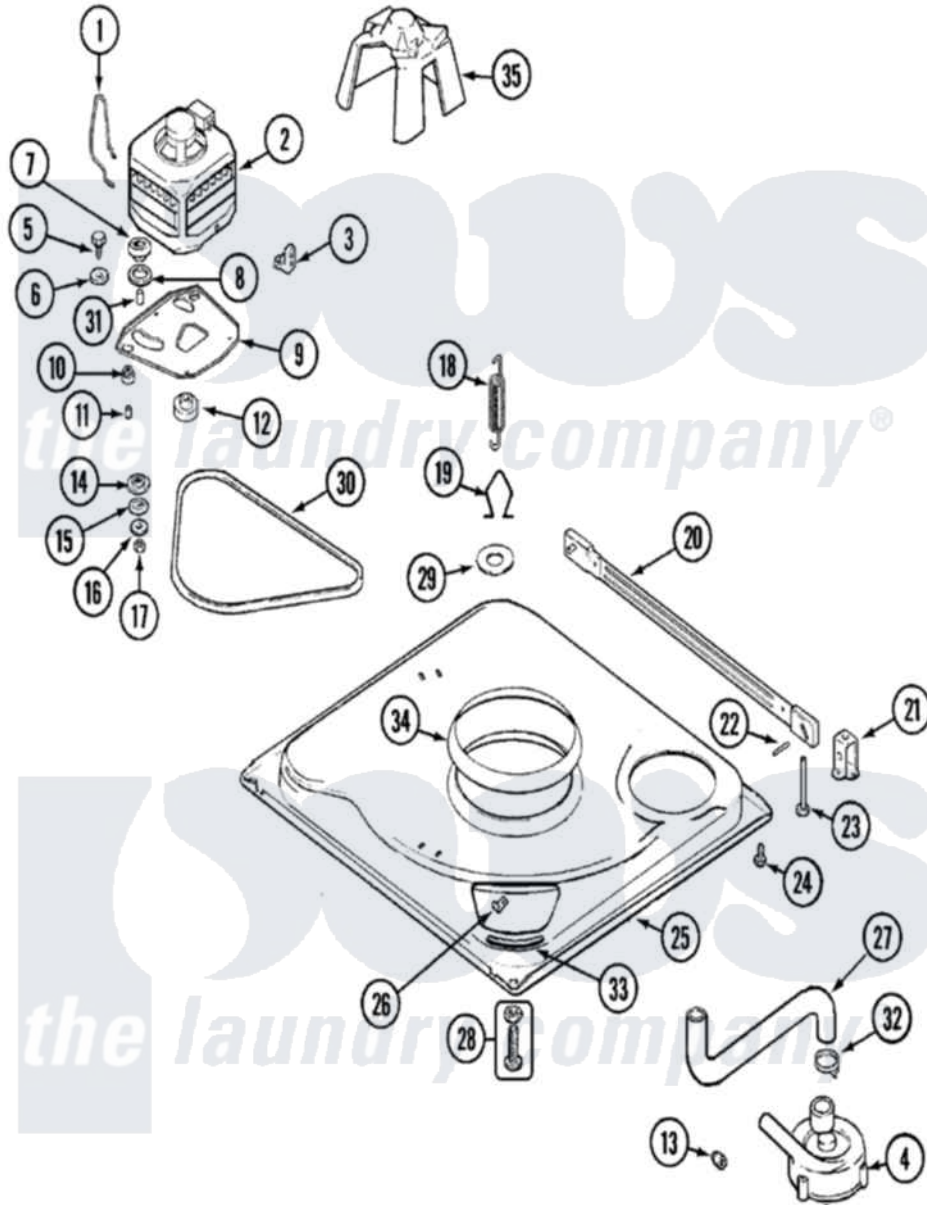

# Admiral AAV2200AWA 01 - BASE

Admiral [Residential Admiral AAV2200AWA Washer Parts](#) Parts Diagram 01 - BASE  
 Click on the part number to view part

| Item | Original Part Number     | Replaced By               | Status | Part Description         |
|------|--------------------------|---------------------------|--------|--------------------------|
| 1    | 21001110                 | <a href="#">22004376</a>  |        | Spring, Motor Pivot      |
| 2    | <a href="#">21001632</a> |                           |        | Motor                    |
| 3    | 21001109                 | <a href="#">21001486</a>  |        | Foot Slide, Isolator     |
| 4    | 35-2099                  | <a href="#">35-6465</a>   |        | Pump Assem               |
| 5    | 25-7833                  | <a href="#">21001977</a>  |        | Screw                    |
| 6    | <a href="#">25-7834</a>  |                           |        | Washer, Motor/Base Screw |
| 7    | <a href="#">33-9946</a>  |                           |        | Isolator, Motor          |
| 8    | <a href="#">35-3570</a>  |                           |        | Washer, Motor Pivot      |
| 9    | 21001111                 | <a href="#">21001783</a>  |        | Plate And Screw Assembly |
| 10   | <a href="#">35-3646</a>  |                           |        | Isolator, Motor Plate    |
| 11   | <a href="#">25-7831</a>  |                           |        | Spacer, Mounting         |
| 12   | <a href="#">25-7117</a>  |                           |        | Set Screw                |
| "    | 21001475                 | <a href="#">W10143344</a> |        | Pulley                   |
| 13   | <a href="#">35-2344</a>  |                           |        | Restrictor, Flow         |
| 14   | <a href="#">35-3571</a>  |                           |        | Slide, Motor Pivot       |
| 15   | <a href="#">33-9967</a>  |                           |        | Washer, Motor Isolator   |