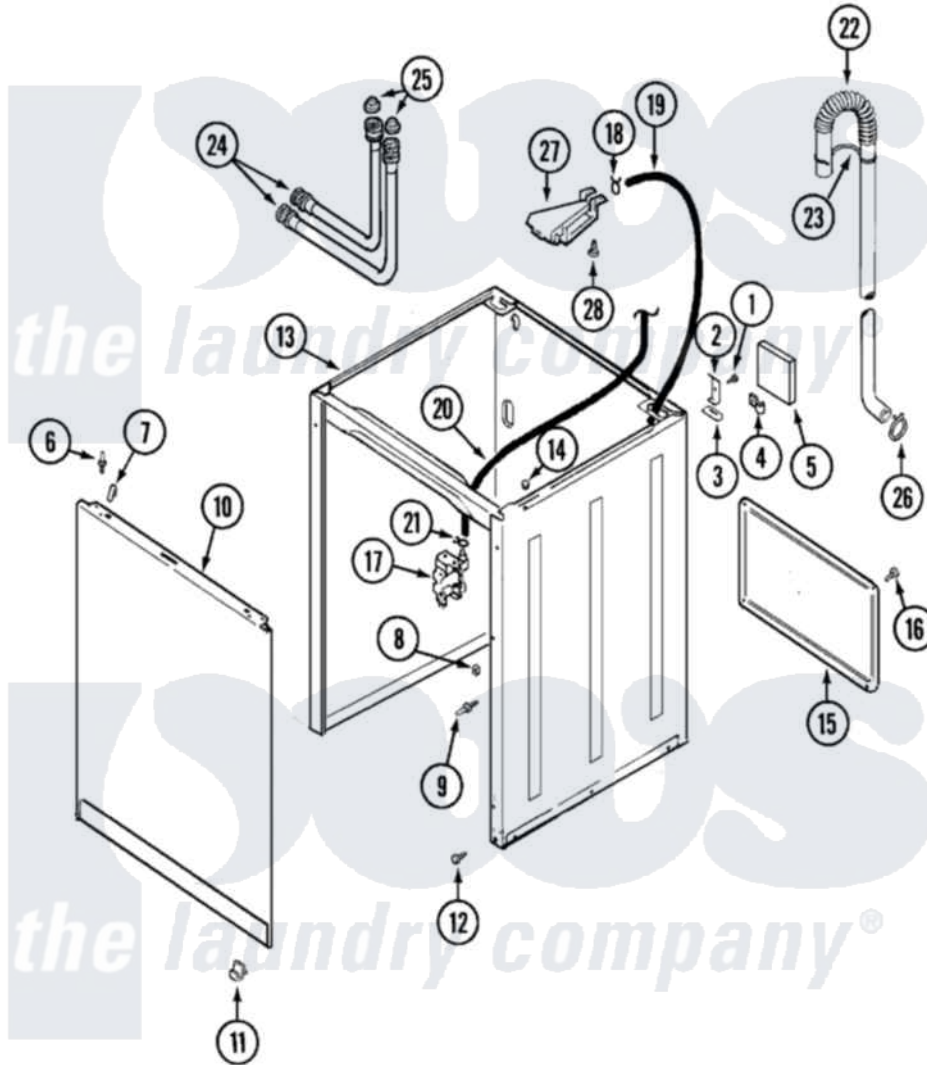

Admiral AAV2200AWA 02 - CABINET

Admiral [Residential Admiral AAV2200AWA Washer Parts](#) Parts Diagram 02 - CABINET
 Click on the part number to view part

Item	Original Part Number	Replaced By	Status	Part Description
1	25-7893			Screw
2	35-2846			Hinge, Cabinet Top
3	35-4128			Pad, Hinge
4	25-7027	16515		Clip
5	35-0706		Not Available	PAD, FOAM
6	53-0643			Pin, Locator
7	25-7220			Clip, Cabinet Top
8	25-0224	3400029		Nut, Adapter Plate
9	53-0200			Sleeve, Locator Pin
"	53-0643			Pin, Locator
10	35-2084-24			Panel, Front
11	53-0120			Clip, Front Panel
"	25-7732	681414		Screw, 10AB X 1/2
12	35-4129			Bumper, Cabinet
13	35-2106-24	12001802		Kit, Cabinet/Rear Shield
14	33-2653			Bumper, Cabinet

15	35-2108	21001871	Cabinet
16	25-7732	681414	Screw, 10AB X 1/2
17	21001396	35-2374N	Valve, Water
18	25-7867	596669	Clamp, Manifold
19	35-2378	12002749	Hose, Flume Kit
20	21001060	21001748	Hose, Pressure Switch
21	25-7796	596669	Clamp, Manifold
22	21001512	21001872	Hose, Drain
23	33-9537	22003814	Retainer, Drain Hose
24	33-7046	89503	Hose-Inlet
"	33-7891	89503	Hose-Inlet
25	33-4264N		Strainer And Washer Kit
26	25-7080	285655	Clamp, Hose
27	35-2051	21001760	Flume Assembly / Water Diverter
28	25-3092	90767	Screw, 8A X 3/8 HeX Washer Head Tapping
NI	25-7048		Washer
"	21001464		Coupling, Adaptor