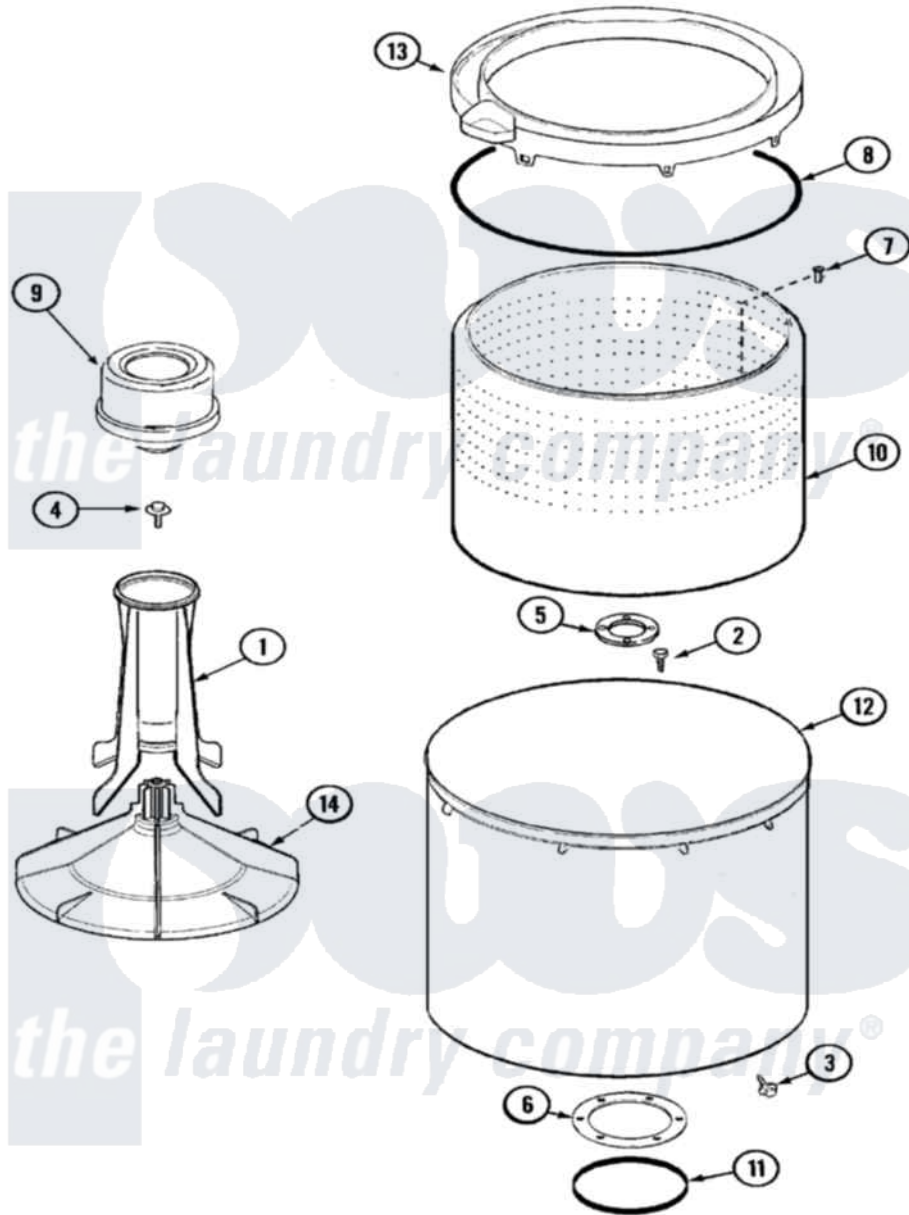

# Admiral AAV2200AWA 04 - TUB

Admiral Residential Admiral AAV2200AWA Washer Parts Parts Diagram 04 - TUB  
 Click on the part number to view part

Item	Original Part Number	Replaced By	Status	Part Description
1	<a href="#">21001521</a>			Top, Agitator
2	21001510	<a href="#">22002947</a>		Bolt, Tub
3	25-7953	<a href="#">22002933</a>		Screw
4	25-7948	<a href="#">W10309247</a>		Screw
5	<a href="#">35-3685</a>			Gasket, Basket To Centerpost
6	<a href="#">35-3686</a>			Gasket, Tub To Housing
7	25-7967	<a href="#">3400504</a>		Screw
8	<a href="#">35-2328</a>			Seal, Tub Top
9	<a href="#">21001905</a>			Dispenser, Fabric
10	<a href="#">21001529</a>			Basket Assembly
11	<a href="#">35-2978</a>			Seal, Tub/Housing
12	<a href="#">35-3700</a>			Tub Assembly
13	21001531		Not Available	TOP, TUB (PLASTIC)
14	<a href="#">21001530</a>			Base, Agitator