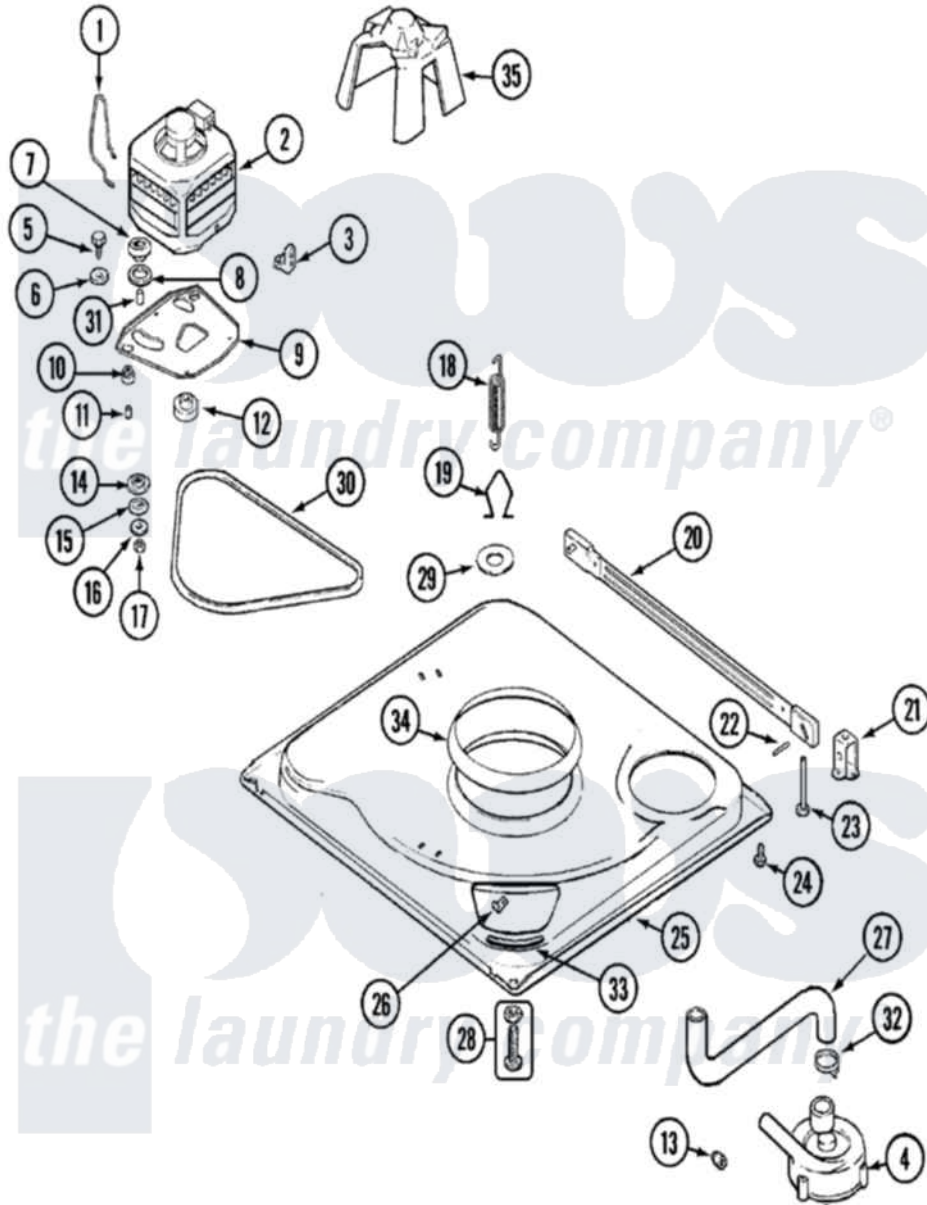

# Admiral AAV2200AWW 01 - BASE

Admiral [Residential Admiral AAV2200AWW Washer Parts](#) Parts Diagram 01 - BASE  
 Click on the part number to view part

Item	Original Part Number	Replaced By	Status	Part Description
1	21001110	<a href="#">22004376</a>		Spring, Motor Pivot
2	<a href="#">21001632</a>			Motor
3	21001109	<a href="#">21001486</a>		Foot Slide, Isolator
4	35-2099	<a href="#">35-6465</a>		Pump Assem
5	25-7833	<a href="#">21001977</a>		Screw
6	<a href="#">25-7834</a>			Washer, Motor/Base Screw
7	<a href="#">33-9946</a>			Isolator, Motor
8	<a href="#">35-3570</a>			Washer, Motor Pivot
9	21001111	<a href="#">21001783</a>		Plate And Screw Assembly
10	<a href="#">35-3646</a>			Isolator, Motor Plate
11	<a href="#">25-7831</a>			Spacer, Mounting
12	<a href="#">25-7117</a>			Set Screw
"	21001475	<a href="#">W10143344</a>		Pulley
13	<a href="#">35-2344</a>			Restrictor, Flow
14	<a href="#">35-3571</a>			Slide, Motor Pivot
15	<a href="#">33-9967</a>			Washer, Motor Isolator

16	<a href="#">25-7047</a>		Washer, Flat
17	25-7325	<a href="#">Y707702</a>	Locknut
18	<a href="#">21001598</a>		Spring, Suspension
19	<a href="#">21001166</a>		Hook, Suspension Spring
20	35-2049	<a href="#">21001881</a>	Bar, Stabilizer
21	<a href="#">35-2046</a>		Bracket, Stabilizer
22	<a href="#">35-2052</a>		Pin, Stabilizer
23	35-3020	<a href="#">22004469</a>	Leg And Foot Self Stabalizing
24	31001041	<a href="#">308685</a>	Side Trim )
25	21001169	<a href="#">12002701</a>	Base Kit
26	<a href="#">25-7845</a>		Speednut, Motor
27	35-3584	<a href="#">21001915</a>	Hose, Tub To Pump
28	35-3507	<a href="#">25001119</a>	Foot And Pad Assembly
29	<a href="#">Y25-7951</a>		Washer, Suspension Hook
30	<a href="#">21352320</a>		Belt, Drive
31	<a href="#">25-7830</a>		Spacer
32	25-6068	<a href="#">285655</a>	Clamp, Hose
33	<a href="#">35-2065</a>		Pad, Motor Plate
34	21001161	<a href="#">21002026</a>	Snubber
35	<a href="#">22002721</a>		Shield, Motor