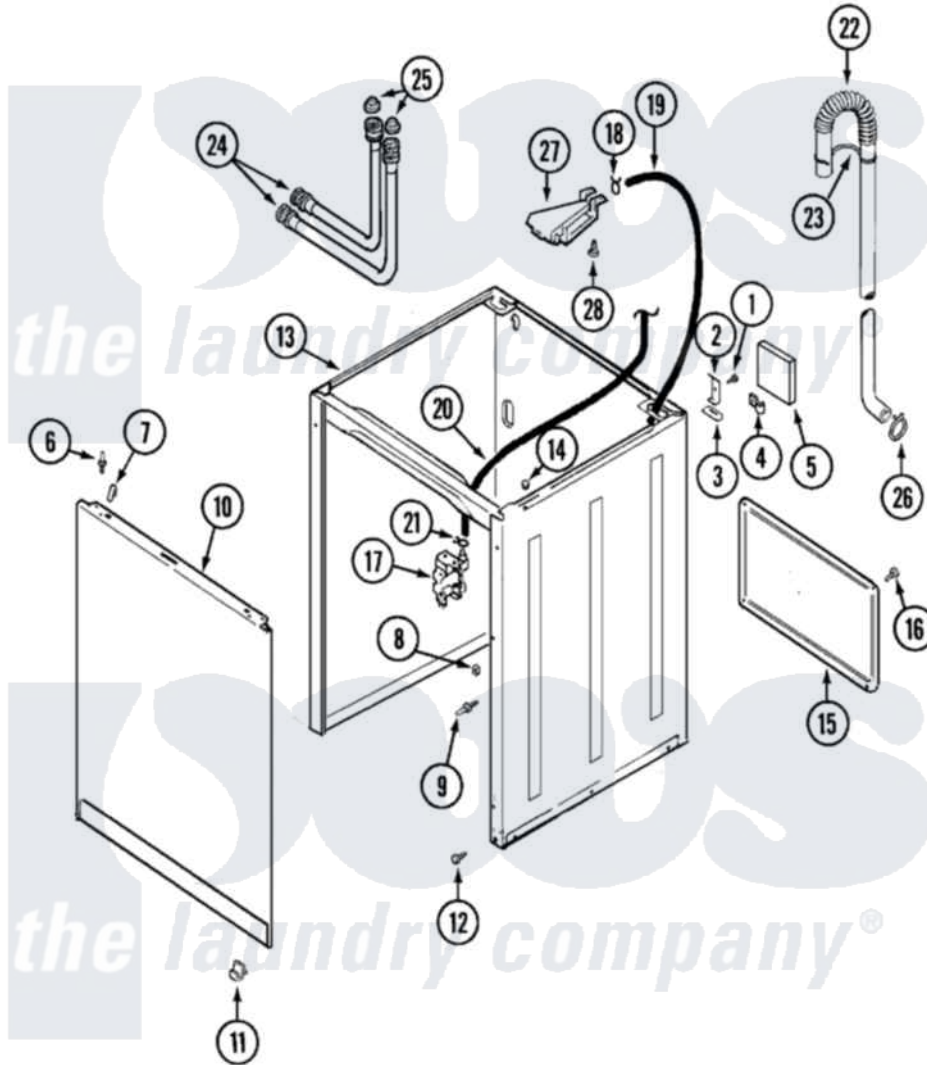

Admiral AAV2200AWW 02 - CABINET

Admiral [Residential Admiral AAV2200AWW Washer Parts](#) Parts Diagram 02 - CABINET
 Click on the part number to view part

Item	Original Part Number	Replaced By	Status	Part Description
1	25-7893			Screw
2	35-2846			Hinge, Cabinet Top
3	35-4128			Pad, Hinge
4	25-7027	16515		Clip
5	35-0706		Not Available	PAD, FOAM
6	53-0643			Pin, Locator
7	25-7220			Clip, Cabinet Top
8	25-0224	3400029		Nut, Adapter Plate
9	53-0200			Sleeve, Locator Pin
"	53-0643			Pin, Locator
10	35-2084			Panel, Front
11	53-0120			Clip, Front Panel
"	25-7732	681414		Screw, 10AB X 1/2
12	35-4129			Bumper, Cabinet
13	35-2106	21001871		Cabinet
14	33-2653			Bumper, Cabinet

15	35-2108	21001871	Cabinet
16	25-7732	681414	Screw, 10AB X 1/2
17	21001396	35-2374N	Valve, Water
18	25-7867	596669	Clamp, Manifold
19	35-2378	12002749	Hose, Flume Kit
20	21001060	21001748	Hose, Pressure Switch
21	25-7796	596669	Clamp, Manifold
22	21001512	21001872	Hose, Drain
23	33-9537	22003814	Retainer, Drain Hose
24	33-7046	89503	Hose-Inlet
"	33-7891	89503	Hose-Inlet
25	33-4264N		Strainer And Washer Kit
26	25-7080	285655	Clamp, Hose
27	35-2051	21001760	Flume Assembly / Water Diverter
28	25-3092	90767	Screw, 8A X 3/8 HeX Washer Head Tapping
NI	25-7048		Washer
"	21001464		Coupling, Adaptor