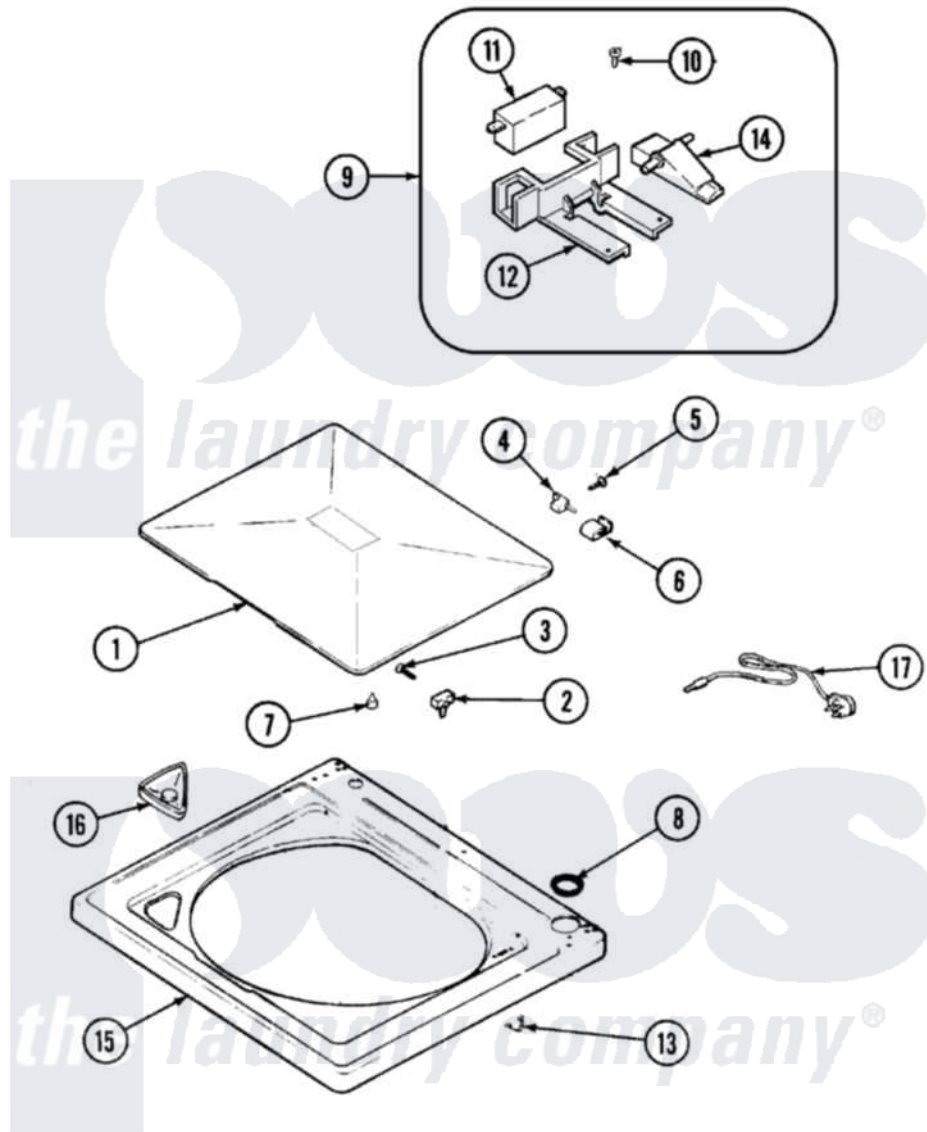

# Admiral AAV2200AWW 04 - TOP

Admiral [Residential Admiral AAV2200AWW Washer Parts](#) Parts Diagram 04 - TOP  
 Click on the part number to view part

Item	Original Part Number	Replaced By	Status	Part Description
1	<a href="#">35-2026</a>			Lid
2	<a href="#">43-0057</a>			Actuator, Door Switch
3	<a href="#">25-7438</a>			Screw
4	<a href="#">35-2045</a>			Pin, Hinge
5	<a href="#">25-7893</a>			Screw
6	<a href="#">35-2044</a>			Hinge, Lid
7	<a href="#">35-0581</a>			Bumper, Door
8	<a href="#">35-2063</a>			Bushing, Insulator
9	21001137	<a href="#">12001187</a>		Kit, Lid Switch Assembly
10	21001136	<a href="#">3400872</a>		Screw, 8-18 X 3/8
11	21001148	<a href="#">12001187</a>		Kit, Lid Switch Assembly
12	<a href="#">21001135</a>			Housing, Lid Switch
13	<a href="#">25-7878</a>			Clip
14	<a href="#">21001134</a>			Lever, Lid Switch
15	<a href="#">21001602</a>			Top, Cabinet
16	<a href="#">21001597</a>			Dispenser, Bleach