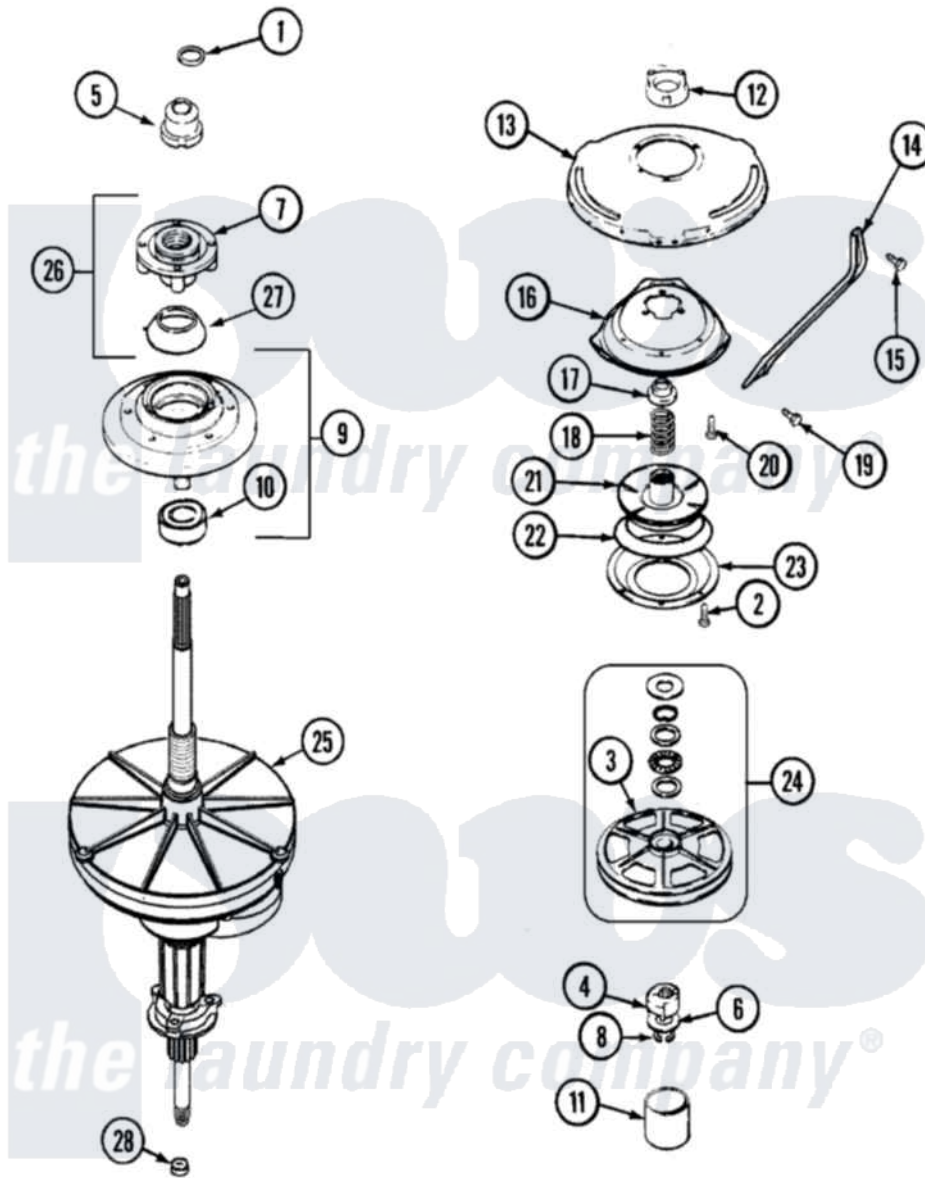

Admiral AAV2200AWW 05 - TRANSMISSION

Admiral [Residential Admiral AAV2200AWW Washer Parts](#) Parts Diagram 05 - TRANSMISSION
 Click on the part number to view part

Item	Original Part Number	Replaced By	Status	Part Description
1	25-7941			"O" Ring, Agr Drive Shaft
2	21001065			Screw, No.10-24 x .50 Hxnibhd
3	35-3829	12002213		Thrust Bearing Kit
4	LA-2007	12002213		Thrust Bearing Kit
5	21001533	35-5655-1		Seal
6	35-2082			Washer, 1.25ODX.530IDX.062
"	35-2132			Washer, 1.25ODX.530IDX.032
7	21001515	12001598		Tub Seal Assembly--W
8	25-7854			Ring, Retaining
9	21001508	12001561		Bearing And Seal Housing Assembly
10	35-2205			Bearing, Spin
11	35-2007			Cap, Dust
12	35-2205			Bearing, Spin
"	21001511	12001562		Bearing Assembly
13	21001518			Support, Tub
14	21001532			Brace, Tub

15	25-7895	21001858	Screw 5/16-18 x 1/2
16	21001163		Housing, Suspension
17	35-2017		Retainer, Brake Spring
18	31001285	21001910	Spring, Brake
19	25-7930	21001858	Screw 5/16-18 x 1/2
20	21001509		Screw, High Performance Plastic
21	35-2948	35-6714	Brake Roto
22	21001161	21002026	Snubber
23	35-2018	35-6918	Stator, Brake
24	12500036	12002213	Thrust Bearing Kit
25	21001536	35-6615	Ht TranS S
26	12001598		Tub Seal Assembly--W
27	35-2974		Tub Seal/Hub Assembly
28	35-2010	207843	Lip Seal Repair Kit