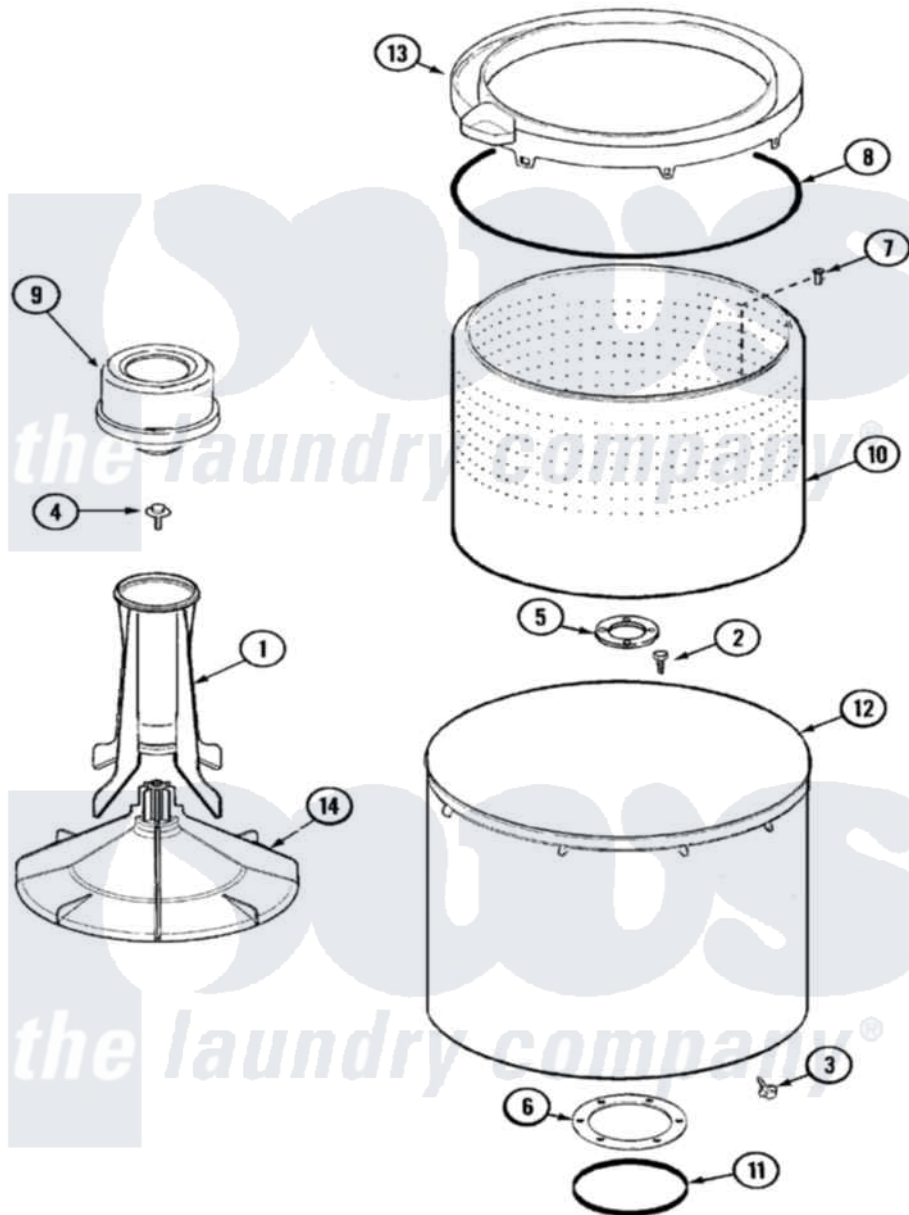

Admiral AAV2200AWW 06 - TUB

Admiral [Residential Admiral AAV2200AWW Washer Parts](#) Parts Diagram 06 - TUB
 Click on the part number to view part

Item	Original Part Number	Replaced By	Status	Part Description
1	21001521			Top, Agitator
2	21001510	22002947		Bolt, Tub
3	25-7953	22002933		Screw
4	25-7948	W10309247		Screw
5	35-3685			Gasket, Basket To Centerpost
6	35-3686			Gasket, Tub To Housing
7	25-7967	3400504		Screw
8	35-2328			Seal, Tub Top
9	21001905			Dispenser, Fabric
10	21001529			Basket Assembly
11	35-2978			Seal, Tub/Housing
12	35-3700			Tub Assembly
13	21001531		Not Available	TOP, TUB (PLASTIC)
14	21001530			Base, Agitator