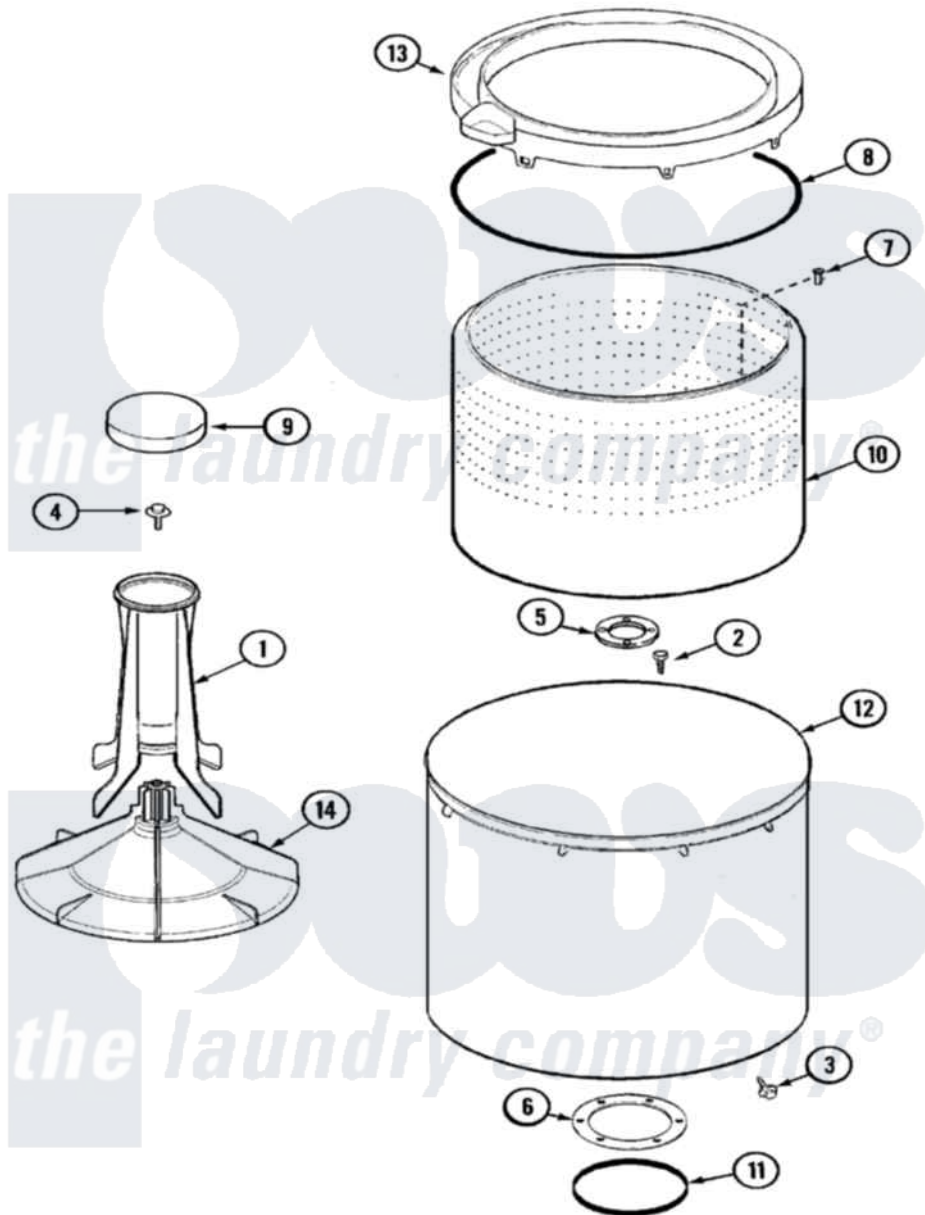

Admiral AAV4000AWW 07 - TUB

Admiral [Residential Admiral AAV4000AWW Washer Parts](#) Parts Diagram 07 - TUB
 Click on the part number to view part

Item	Original Part Number	Replaced By	Status	Part Description
1	21001521			Top, Agitator
2	21001510	22002947		Bolt, Tub
3	25-7953	22002933		Screw
4	25-8004	W10309247		Screw
5	35-3685			Gasket, Basket To Centerpost
6	35-3686			Gasket, Tub To Housing
7	25-7967	3400504		Screw
8	35-2328			Seal, Tub Top
9	21001528			CAP, AGITATOR
10	21001529			Basket Assembly
11	35-2978			Seal, Tub/Housing
12	35-3700			Tub Assembly
13	21001531		Not Available	TOP, TUB (PLASTIC)
14	21001530			Base, Agitator