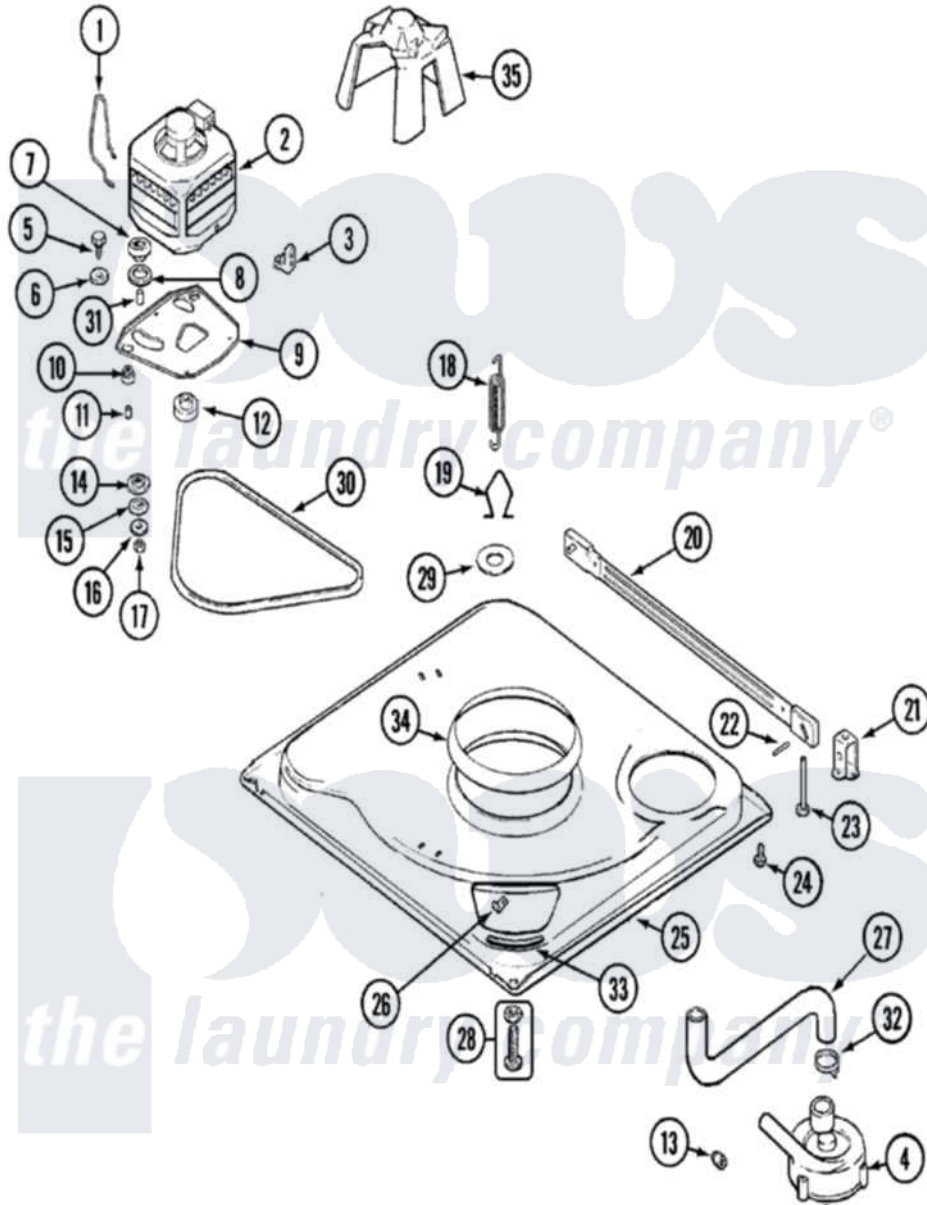

# Admiral AAV4200AWW 01 - BASE

Admiral [Residential Admiral AAV4200AWW Washer Parts](#) Parts Diagram 01 - BASE  
 Click on the part number to view part

Item	Original Part Number	Replaced By	Status	Part Description
1	21001110	<a href="#">22004376</a>		Spring, Motor Pivot
2	<a href="#">21001632</a>			Motor
3	21001109	<a href="#">21001486</a>		Foot Slide, Isolator
4	35-2099	<a href="#">35-6465</a>		Pump Assem
5	25-7833	<a href="#">21001977</a>		Screw
6	<a href="#">25-7834</a>			Washer, Motor/Base Screw
7	<a href="#">33-9946</a>			Isolator, Motor
8	<a href="#">35-3570</a>			Washer, Motor Pivot
9	21001111	<a href="#">21001783</a>		Plate And Screw Assembly
10	<a href="#">35-3646</a>			Isolator, Motor Plate
11	<a href="#">25-7831</a>			Spacer, Mounting
12	21001475	<a href="#">W10143344</a>		Pulley
13	<a href="#">35-2344</a>			Restrictor, Flow
14	<a href="#">35-3571</a>			Slide, Motor Pivot
15	<a href="#">33-9967</a>			Washer, Motor Isolator
16	<a href="#">25-7047</a>			Washer, Flat

17	25-7325	<a href="#">Y707702</a>	Locknut
18	<a href="#">21001598</a>		Spring, Suspension
19	<a href="#">21001166</a>		Hook, Suspension Spring
20	35-2049	<a href="#">21001881</a>	Bar, Stabilizer
21	<a href="#">35-2046</a>		Bracket, Stabilizer
22	<a href="#">35-2052</a>		Pin, Stabilizer
23	35-3020	<a href="#">22004469</a>	Leg And Foot Self Stabalizing
24	31001041	<a href="#">308685</a>	Side Trim )
25	21001169	<a href="#">12002701</a>	Base Kit
26	<a href="#">25-7845</a>		Speednut, Motor
27	35-3584	<a href="#">21001915</a>	Hose, Tub To Pump
28	35-3507	<a href="#">25001119</a>	Foot And Pad Assembly
29	<a href="#">Y25-7951</a>		Washer, Suspension Hook
30	<a href="#">21352320</a>		Belt, Drive
31	<a href="#">25-7830</a>		Spacer
32	25-6068	<a href="#">285655</a>	Clamp, Hose
33	<a href="#">35-2065</a>		Pad, Motor Plate
34	21001161	<a href="#">21002026</a>	Snubber
35	<a href="#">22002721</a>		Shield, Motor