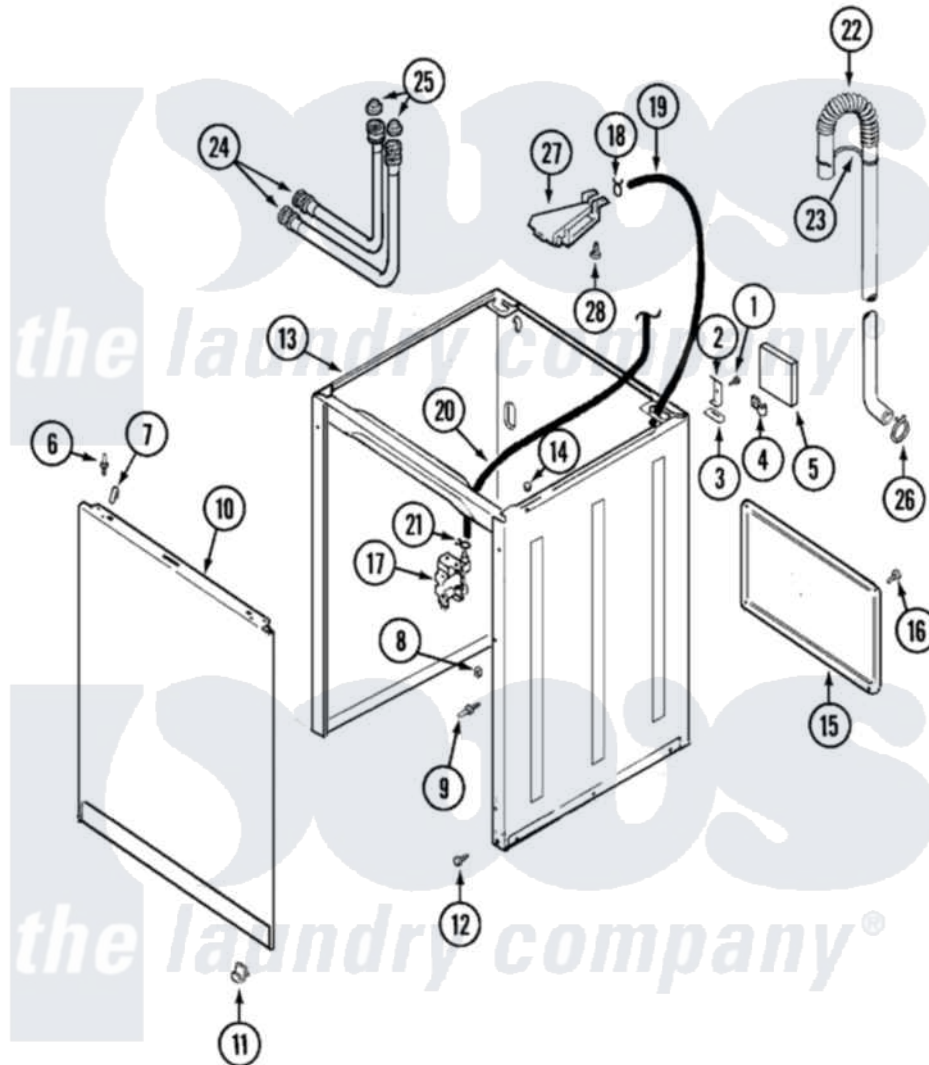

Admiral AAV4200AWW 02 - CABINET

Admiral [Residential Admiral AAV4200AWW Washer Parts](#) Parts Diagram 02 - CABINET
 Click on the part number to view part

| Item | Original Part Number | Replaced By | Status | Part Description |
|------|--------------------------|--------------------------|---------------|---------------------|
| 1 | 25-7893 | | | Screw |
| 2 | 35-2846 | | | Hinge, Cabinet Top |
| 3 | 35-4128 | | | Pad, Hinge |
| 4 | 25-7027 | 16515 | | Clip |
| 5 | 35-0706 | | Not Available | PAD, FOAM |
| 6 | 53-0643 | | | Pin, Locator |
| 7 | 25-7220 | | | Clip, Cabinet Top |
| 8 | 25-0224 | 3400029 | | Nut, Adapter Plate |
| 9 | 53-0200 | | | Sleeve, Locator Pin |
| " | 53-0643 | | | Pin, Locator |
| 10 | 35-2084 | | | Panel, Front |
| 11 | 53-0120 | | | Clip, Front Panel |
| " | 25-7732 | 681414 | | Screw, 10AB X 1/2 |
| 12 | 35-4129 | | | Bumper, Cabinet |
| 13 | 21001281 | | | Damper, Sound Pad |
| " | 35-2106 | 21001871 | | Cabinet |

| | | | |
|----|--------------------------|--------------------------|---|
| 14 | 33-2653 | | Bumper, Cabinet |
| 15 | 35-2108 | 21001871 | Cabinet |
| 16 | 25-7732 | 681414 | Screw, 10AB X 1/2 |
| 17 | 21001396 | 35-2374N | Valve, Water |
| 18 | 25-7867 | 596669 | Clamp, Manifold |
| 19 | 35-2378 | 12002749 | Hose, Flume Kit |
| 20 | 21001060 | 21001748 | Hose, Pressure Switch |
| 21 | 25-7796 | 596669 | Clamp, Manifold |
| 22 | 21001512 | 21001872 | Hose, Drain |
| 23 | 33-9537 | 22003814 | Retainer, Drain Hose |
| 24 | 33-7046 | 89503 | Hose-Inlet |
| " | 33-7891 | 89503 | Hose-Inlet |
| 25 | 33-4264N | | Strainer And Washer Kit |
| 26 | 25-7080 | 285655 | Clamp, Hose |
| 27 | 35-2051 | 21001760 | Flume Assembly / Water Diverter |
| 28 | 25-3092 | 90767 | Screw, 8A X 3/8 HeX Washer Head Tapping |