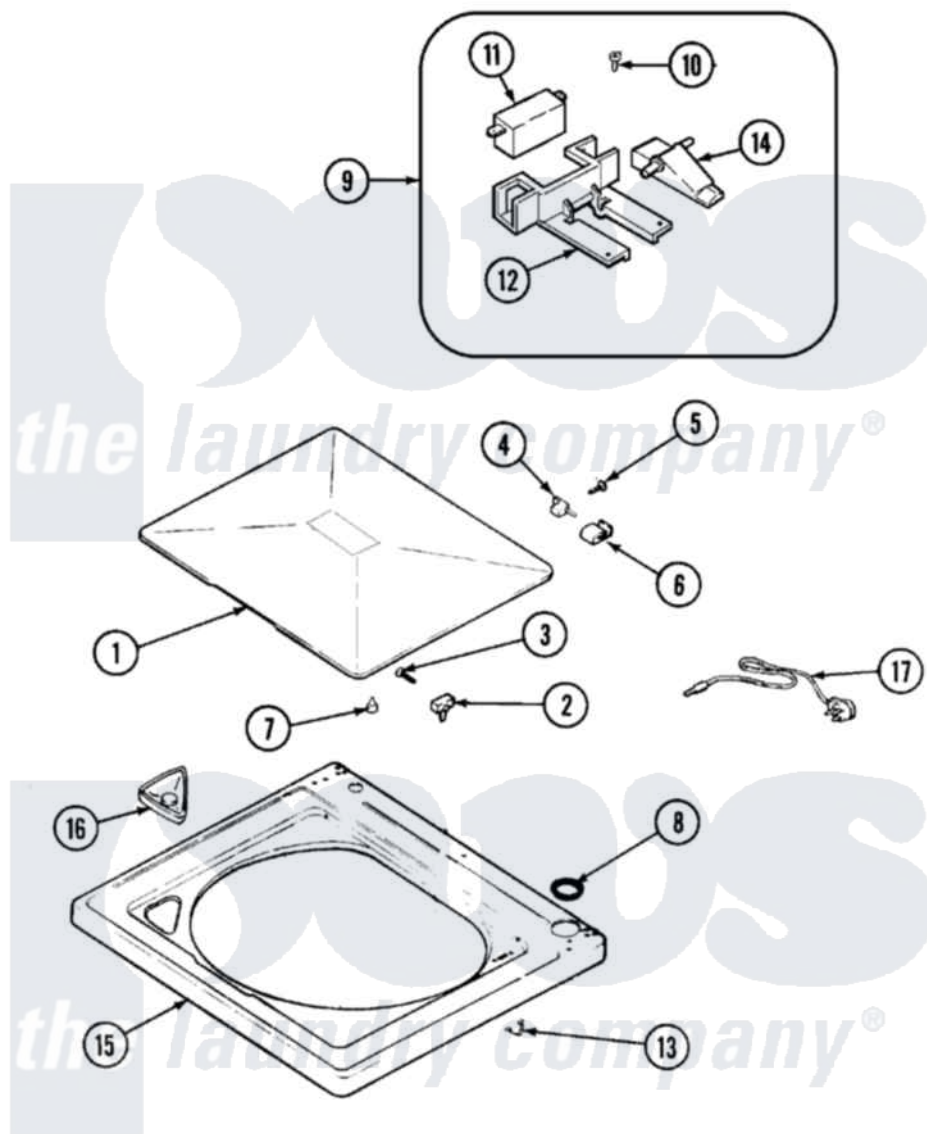

# Admiral AAV4200AWW 03 - TOP

Admiral [Residential Admiral AAV4200AWW Washer Parts](#) Parts Diagram 03 - TOP  
 Click on the part number to view part

Item	Original Part Number	Replaced By	Status	Part Description
1	<a href="#">35-2026</a>			Lid
2	<a href="#">43-0057</a>			Actuator, Door Switch
3	<a href="#">25-7438</a>			Screw
"	<a href="#">25-7436</a>			Nylite Washer
4	<a href="#">35-2045</a>			Pin, Hinge
5	<a href="#">25-7893</a>			Screw
6	<a href="#">35-2044</a>			Hinge, Lid
7	<a href="#">35-0581</a>			Bumper, Door
8	<a href="#">35-2063</a>			Bushing, Insulator
9	21001137	<a href="#">12001187</a>		Kit, Lid Switch Assembly
10	21001136	<a href="#">3400872</a>		Screw, 8-18 X 3/8
11	21001148	<a href="#">12001187</a>		Kit, Lid Switch Assembly
12	<a href="#">21001135</a>			Housing, Lid Switch
13	<a href="#">25-7878</a>			Clip
14	<a href="#">21001134</a>			Lever, Lid Switch
15	<a href="#">21001602</a>			Top, Cabinet