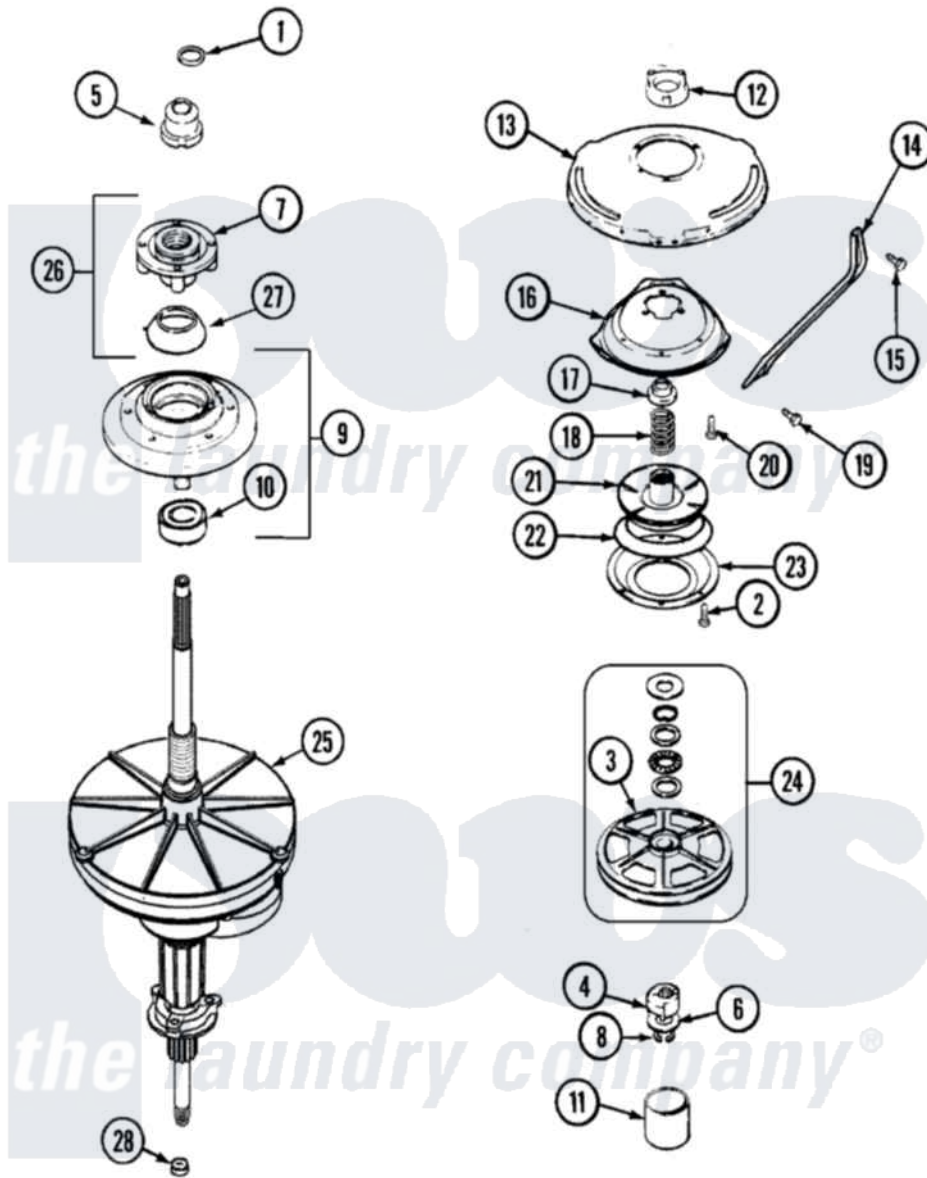

Admiral AAV4200AWW 04 - TRANSMISSION

Admiral [Residential Admiral AAV4200AWW Washer Parts](#) Parts Diagram 04 - TRANSMISSION
 Click on the part number to view part

Item	Original Part Number	Replaced By	Status	Part Description
1	25-7941			"O" Ring, Agr Drive Shaft
2	21001065			Screw, No.10-24 x .50 Hxnibhd
3	35-3829	12002213		Thrust Bearing Kit
4	LA-2007	12002213		Thrust Bearing Kit
5	21001533	35-5655-1		Seal
6	35-2082			Washer, 1.25ODX.530IDX.062
"	35-2132			Washer, 1.25ODX.530IDX.032
7	21001515	12001598		Tub Seal Assembly--W
8	25-7854			Ring, Retaining
9	21001508	12001561		Bearing And Seal Housing Assembly
10	35-2205			Bearing, Spin
11	35-2007			Cap, Dust
12	35-2205			Bearing, Spin
"	21001511	12001562		Bearing Assembly
13	21001518			Support, Tub
14	21001532			Brace, Tub

15	25-7895	21001858	Screw 5/16-18 x 1/2
16	21001163		Housing, Suspension
17	35-2017		Retainer, Brake Spring
18	31001285	21001910	Spring, Brake
19	25-7930	21001858	Screw 5/16-18 x 1/2
20	21001509		Screw, High Performance Plastic
21	35-2948	35-6714	Brake Roto
22	21001161	21002026	Snubber
23	35-2018	35-6918	Stator, Brake
24	12500036	12002213	Thrust Bearing Kit
25	21001536	35-6615	Ht TranS S
26	12001598		Tub Seal Assembly--W
27	35-2974		Tub Seal/Hub Assembly
28	35-2010	207843	Lip Seal Repair Kit