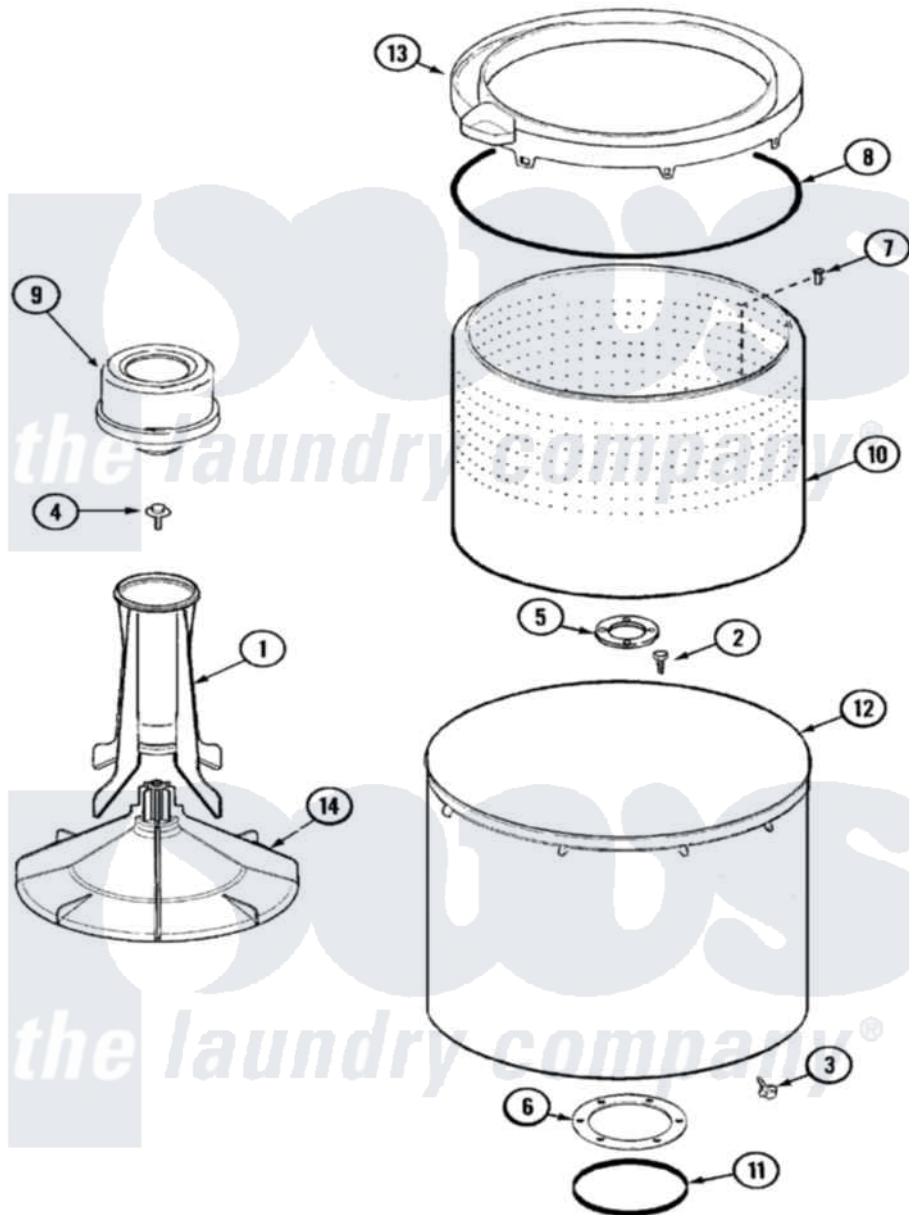

# Admiral AAV4200AWW 05 - TUB

Admiral [Residential Admiral AAV4200AWW Washer Parts](#) Parts Diagram 05 - TUB  
 Click on the part number to view part

Item	Original Part Number	Replaced By	Status	Part Description
1	<a href="#">21001521</a>			Top, Agitator
2	21001510	<a href="#">22002947</a>		Bolt, Tub
3	25-7953	<a href="#">22002933</a>		Screw
4	25-7948	<a href="#">W10309247</a>		Screw
5	<a href="#">35-3685</a>			Gasket, Basket To Centerpost
6	<a href="#">35-3686</a>			Gasket, Tub To Housing
7	25-7967	<a href="#">3400504</a>		Screw
"	<a href="#">25-7117</a>			Set Screw
8	<a href="#">35-2328</a>			Seal, Tub Top
9	<a href="#">21001905</a>			Dispenser, Fabric
10	<a href="#">21001529</a>			Basket Assembly
11	<a href="#">35-2978</a>			Seal, Tub/Housing
12	<a href="#">35-3700</a>			Tub Assembly
13	21001531		Not Available	TOP, TUB (PLASTIC)
14	<a href="#">21001530</a>			Base, Agitator