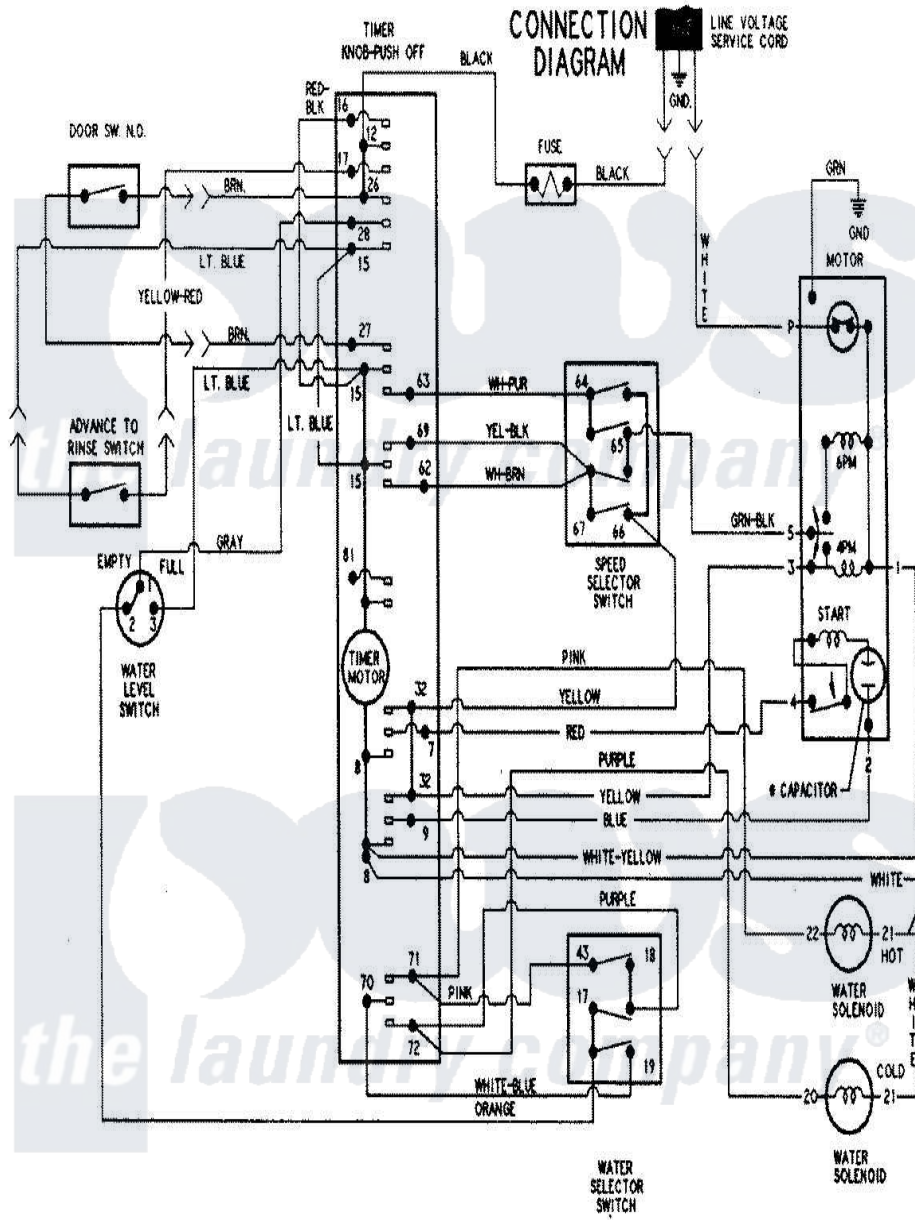

# Admiral AAV4200AWW 06 - WIRING INFORMATION

Admiral Residential Admiral AAV4200AWW Washer Parts Parts Diagram 06 - WIRING INFORMATION  
 Click on the part number to view part

Item	Original Part Number	Replaced By	Status	Part Description
NI	15002606		Not Available	WIRING INFORMATION