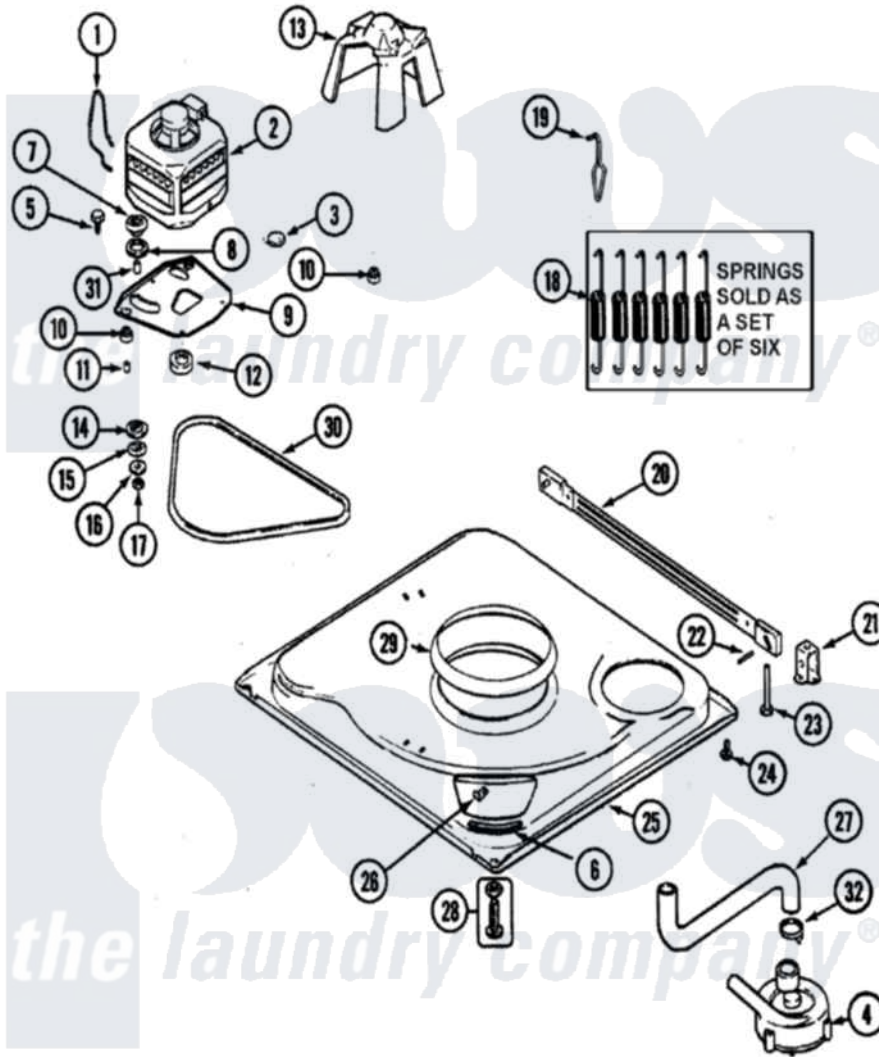

Admiral AAV8000AWW 01 - BASE

Admiral [Residential Admiral AAV8000AWW Washer Parts](#) Parts Diagram 01 - BASE
 Click on the part number to view part

Item	Original Part Number	Replaced By	Status	Part Description
1	21001110	22004376		Spring, Motor Pivot
2	21001950			MoTor, 2SP 1/2hp 120V/60Hz Hi-Tor
3	21001486			Foot Slide, Isolator
4	21001873	35-6780		Pump-Water
5	21001977			Screw
6	35-2065			Pad, Motor Plate
7	33-9946			Isolator, Motor
8	35-3570			Washer, Motor Pivot
9	21001783			Plate And Screw Assembly
10	35-3646			Isolator, Motor Plate
11	25-7831			Spacer, Mounting
12	22004297	21001950		MoTor, 2SP 1/2hp 120V/60Hz Hi-Tor
13	22002721			Shield, Motor
"	21002015	4312464		Screw
14	35-3571			Slide, Motor Pivot

15	33-9967		Washer, Motor Isolator
16	25-7047		Washer, Flat
17	25-7325	Y707702	Locknut
18	12002102	12002773	Spring
"	21002065	12002773	Spring
19	21001166		Hook, Suspension Spring
20	21001754	21001881	Bar, Stabilizer
21	35-2046		Bracket, Stabilizer
22	35-2052		Pin, Stabilizer
23	35-3020	22004469	Leg And Foot Self Stabalizing
24	25-7828	489483	Screw 10-32 X 1/2
25	21001893	12002701	Base Kit
26	25-7845		Speednut, Motor
27	21001915		Hose, Tub To Pump
28	35-3507	25001119	Foot And Pad Assembly
29	21002026		Snubber
30	21352320		Belt, Drive
31	25-7830		Spacer
32	25-6068	285655	Clamp, Hose