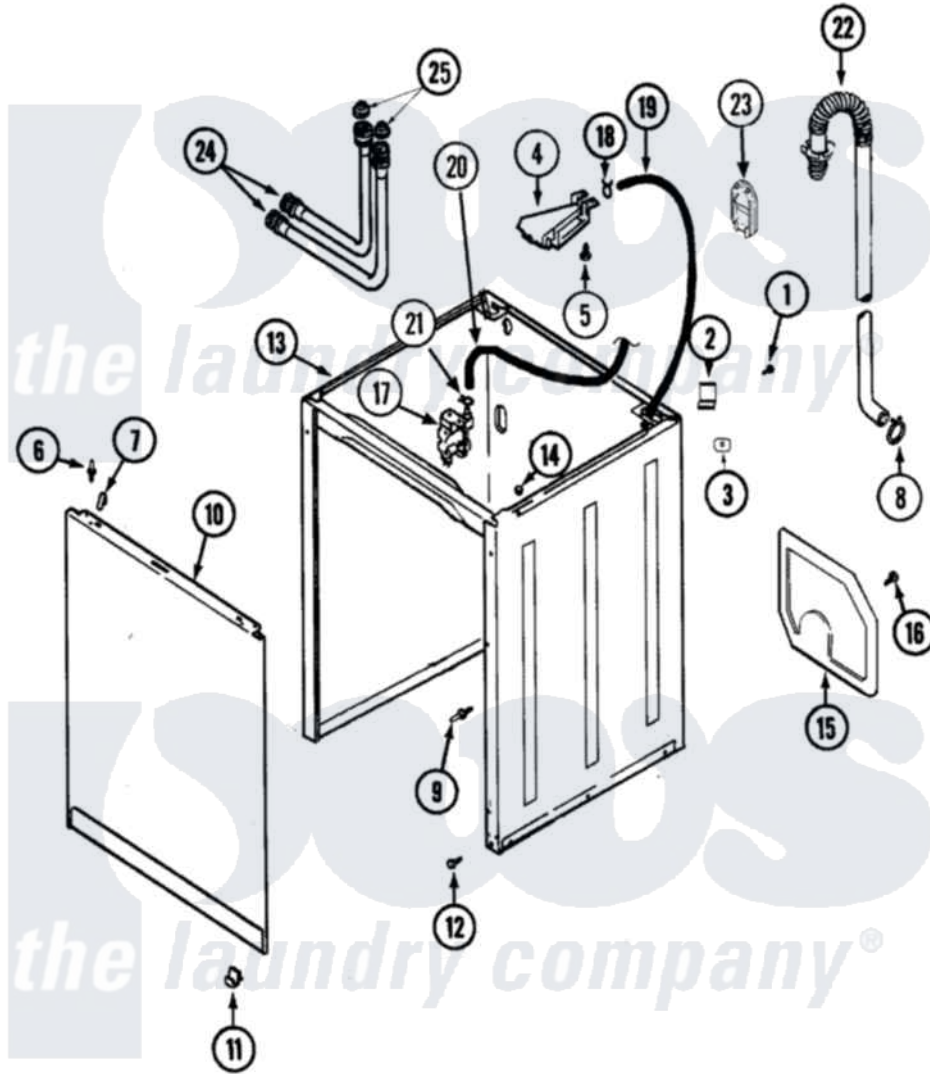

Admiral AAV8000AWW 02 - CABINET

Admiral [Residential Admiral AAV8000AWW Washer Parts](#) Parts Diagram 02 - CABINET
 Click on the part number to view part

Item	Original Part Number	Replaced By	Status	Part Description
1	25-7893			Screw
2	35-2846			Hinge, Cabinet Top
3	35-4128			Pad, Hinge
4	21001760			Flume Assembly / Water Diverter
5	25-3092	90767		Screw, 8A X 3/8 HeX Washer Head Tapping
6	25-0224	3400029		Nut, Adapter Plate
"	53-0643			Pin, Locator
"	53-0200			Sleeve, Locator Pin
7	25-7220			Clip, Cabinet Top
8	21001875	285655		Clamp, Hose
9	21001829			Post, Locating
10	21001281			Damper, Sound Pad
"	35-2084			Panel, Front
"	21002011			Pad, Cabinet
11	53-0120			Clip, Front Panel

"	25-7732	681414	Screw, 10AB X 1/2
12	35-4129		Bumper, Cabinet
13	21001871		Cabinet
14	33-2653		Bumper, Cabinet
15	21001876		Shield, Rear
16	25-7732	681414	Screw, 10AB X 1/2
17	21001932		Valve, Water Inlet
18	25-7867	596669	Clamp, Manifold
19	35-2378	12002749	Hose, Flume Kit
20	21001749	21001748	Hose, Pressure Switch
21	25-7796	596669	Clamp, Manifold
22	21001872		Hose, Drain
23	21001874		Outlet, Drain Hose
24	35-0874	76313	Hosefill
"	33-7891	89503	Hose-Inlet
25	33-4264N		Strainer And Washer Kit